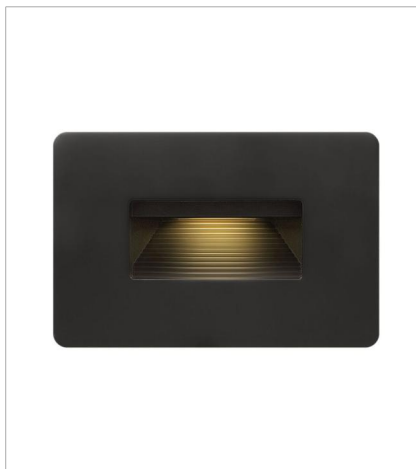

# LUNA

Luna is a modern collection of solid aluminum fixtures offered in a unique combination of contemporary styles, including sleek wall lanterns. Luna also offers chic pocket wall sconces and compact ceiling mounts that are ideal for indoors or out.

**FINISH:** Satin Black  
**GLASS:** Etched Lens

**1665SK**  
SMALL FLUSH MOUNT  
8" W, 3.3" H  
Integrated LED

**15508SK**  
LED 2700K STEP LIGHT 12V HO...  
4.5" W, 3" H  
Integrated LED

**58504SK**  
LED 2700K STEP LIGHT 120V V...  
3" W, 4.5" H  
Integrated LED

**58506SK**  
LED 2700K STEP LIGHT 120V H...  
4.8" W, 4.5" H  
Integrated LED

**58508SK**  
LED 2700K STEP LIGHT 120V ...  
4.5" W, 3" H  
Integrated LED

**58508SK3K**  
LED 3000K STEP LIGHT 120V H...  
4.5" W, 3" H  
Integrated LED