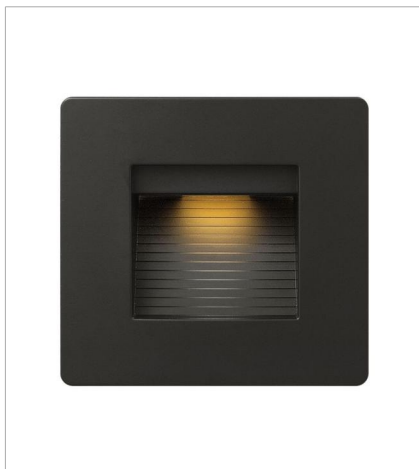

# LUNA

Luna is a modern collection of solid aluminum fixtures offered in a unique combination of contemporary styles, including sleek wall lanterns. Luna also offers chic pocket wall sconces and compact ceiling mounts that are ideal for indoors or out.

**FINISH:** Satin Black  
**GLASS:** Etched Lens

**1665SK**  
SMALL FLUSH MOUNT  
8" W, 3.3" H  
Integrated LED

**15508SK**  
LED 2700K STEP LIGHT 12V HO...  
4.5" W, 3" H  
Integrated LED

**58504SK**  
LED 2700K STEP LIGHT 120V V...  
3" W, 4.5" H  
Integrated LED

**58506SK**  
LED 2700K STEP LIGHT 120V H...  
4.8" W, 4.5" H  
Integrated LED

**58508SK**  
LED 2700K STEP LIGHT 120V ...  
4.5" W, 3" H  
Integrated LED

**58508SK3K**  
LED 3000K STEP LIGHT 120V H...  
4.5" W, 3" H  
Integrated LED