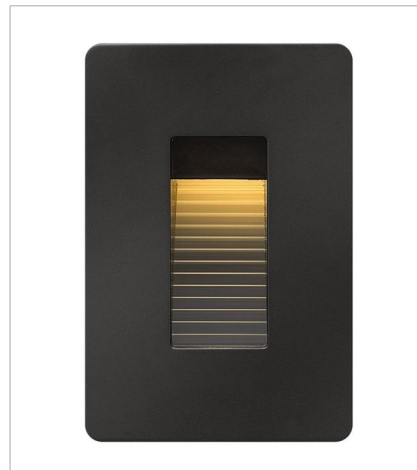

# LUNA

Luna is a modern collection of solid aluminum fixtures offered in a unique combination of contemporary styles, including sleek wall lanterns. Luna also offers chic pocket wall sconces and compact ceiling mounts that are ideal for indoors or out.

**FINISH:** Satin Black  
**GLASS:** Etched Lens

**1665SK**  
SMALL FLUSH MOUNT  
8" W, 3.3" H  
Integrated LED

**15508SK**  
LED 2700K STEP LIGHT 12V HO...  
4.5" W, 3" H  
Integrated LED

**58504SK**  
LED 2700K STEP LIGHT 120V V...  
3" W, 4.5" H  
Integrated LED

**58506SK**  
LED 2700K STEP LIGHT 120V H...  
4.8" W, 4.5" H  
Integrated LED

**58508SK**  
LED 2700K STEP LIGHT 120V ...  
4.5" W, 3" H  
Integrated LED

**58508SK3K**  
LED 3000K STEP LIGHT 120V H...  
4.5" W, 3" H  
Integrated LED

**FINISH:** Satin Black  
**GLASS:** Etched Lens

**1660SK**  
MEDIUM WALL MOUNT LANTERN  
6" W, 16" H  
Socketed  
2-7w GU10 LED, 20w Equiv.

**1661SK**  
SMALL DOWN LIGHT WALL MOUNT...  
9" W, 5" H  
Integrated LED