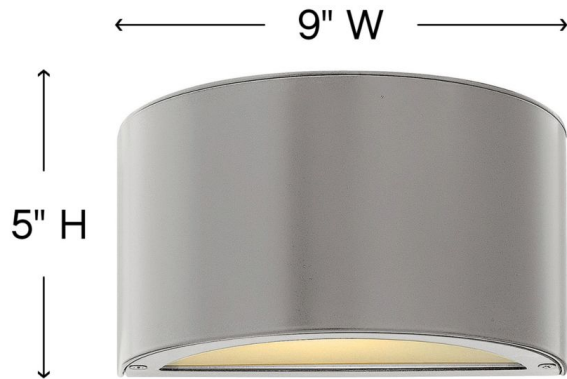

LUNA

1661TT

SMALL DOWN LIGHT WALL MOUNT LANTERN

Luna is a modern collection of solid aluminum fixtures offered in a unique combination of contemporary styles, including sleek wall lanterns. Luna also offers chic pocket wall sconces and compact ceiling mounts that are ideal for indoors or out.

DETAILS	
FINISH:	Titanium
MATERIAL:	Aluminum
GLASS:	Etched Lens
DIMMABLE:	YES, 0-10V TYPE DIMMER ONLY

DIMENSIONS	
WIDTH:	9"
HEIGHT:	5"
WEIGHT:	3lb
BACK PLATE:	9"W X 5"H
EXTENSION:	4"
TOP TO OUTLET:	2.5"

LIGHT SOURCE	
LIGHT SOURCE:	Integrated LED
LED NAME:	LC2-60
VOLTAGE:	120v/277v
COLOR TEMP:	3000
LUMENS:	600
CRI:	96
INCANDESCENT EQUIVALENCY:	1 x 60w
DIMMABLE:	YES, 0-10V TYPE DIMMER ONLY

SHIPPING	
CARTON LENGTH:	12
CARTON WIDTH:	7
CARTON HEIGHT:	9
CARTON WEIGHT:	3.5

PRODUCT DETAILS:

- Suitable for use in wet (outdoor direct rain) locations as defined by NEC and CEC. Meets United States UL Underwriters Laboratories & CSA Canadian Standards Association Product Safety Standards
- Fixture is Dark Sky compliant and engineered to minimize light glare upward into the night sky
- ADA compliant
- Equipped with a 120/277 universal driver. 0-10V dimming.
- 2-year finish warranty
- LED components carry a 5-year limited warranty
- Bold lines and a clean, minimalist style complement contemporary architecture