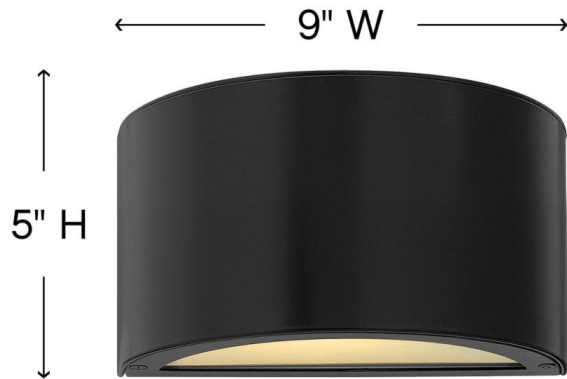

LUNA

1661SK

SMALL DOWN LIGHT WALL MOUNT LANTERN

Luna is a modern collection of solid aluminum fixtures offered in a unique combination of contemporary styles, including sleek wall lanterns. Luna also offers chic pocket wall sconces and compact ceiling mounts that are ideal for indoors or out.

DETAILS	
FINISH:	Satin Black
MATERIAL:	Aluminum
GLASS:	Etched Lens
DIMMABLE:	YES, 0-10V TYPE DIMMER ONLY

DIMENSIONS	
WIDTH:	9"
HEIGHT:	5"
WEIGHT:	3.8lb
BACK PLATE:	9"W X 5"H
EXTENSION:	4"
TOP TO OUTLET:	2.5"

LIGHT SOURCE	
LIGHT SOURCE:	Integrated LED
LED NAME:	LC2-60
VOLTAGE:	120v/277v
COLOR TEMP:	3000
LUMENS:	600
CRI:	96
INCANDESCENT EQUIVALENCY:	1 x 60w
DIMMABLE:	YES, 0-10V TYPE DIMMER ONLY

SHIPPING	
CARTON LENGTH:	12
CARTON WIDTH:	7
CARTON HEIGHT:	9
CARTON WEIGHT:	5