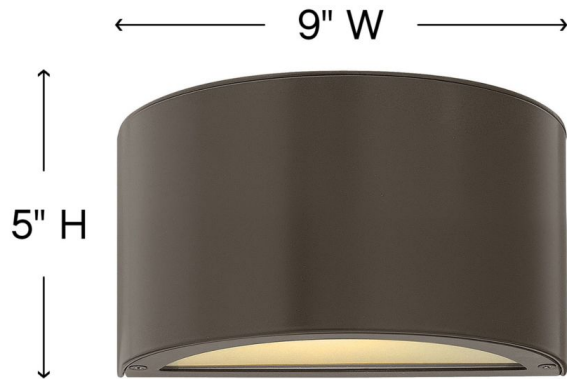

### SMALL DOWN LIGHT WALL MOUNT LANTERN

Luna is a modern collection of solid aluminum fixtures offered in a unique combination of contemporary styles, including sleek wall lanterns. Luna also offers chic pocket wall sconces and compact ceiling mounts that are ideal for indoors or out.

DETAILS	
FINISH:	Bronze
MATERIAL:	Aluminum
GLASS:	Etched Lens
DIMMABLE:	YES, 0-10V TYPE DIMMER ONLY

DIMENSIONS	
WIDTH:	9"
HEIGHT:	5"
WEIGHT:	3lb
BACK PLATE:	9"W X 5"H
EXTENSION:	4"
TOP TO OUTLET:	2.5"

LIGHT SOURCE	
LIGHT SOURCE:	Integrated LED
LED NAME:	LC2-60
VOLTAGE:	120v/277v
COLOR TEMP:	3000
LUMENS:	600
CRI:	96
INCANDESCENT EQUIVALENCY:	1 x 60w
DIMMABLE:	YES, 0-10V TYPE DIMMER ONLY