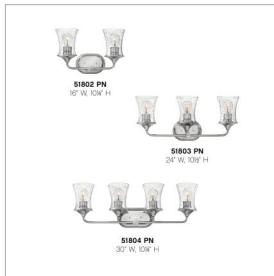

THISTLEDOWN

51804PN

FOUR LIGHT VANITY

Thistledown is an updated traditional design with smooth, flowing lines and a practical elegance that adds sophistication to any space.

DETAILS	
FINISH:	Polished Nickel
MATERIAL:	Steel
GLASS:	Clear Seedy

DIMENSIONS	
WIDTH:	30"
HEIGHT:	10.3"
WEIGHT:	7.7lb
BACK PLATE:	9"W X 5"H
EXTENSION:	6.3"
TOP TO OUTLET:	8"

LIGHT SOURCE	
LIGHT SOURCE:	Socket
VOLTAGE:	120v

SHIPPING	
CARTON LENGTH:	32
CARTON WIDTH:	9
CARTON HEIGHT:	14
CARTON WEIGHT:	9.3

PRODUCT DETAILS:

- Fixture can be mounted either up or down
- Suitable for use in damp locations as defined by NEC and CEC. Meets United States UL Underwriters Laboratories & CSA Canadian Standards Association Product Safety Standards
- Classic, elegant lines and timeless details enhance a traditional space
- Gleaming luxe polished nickel finish