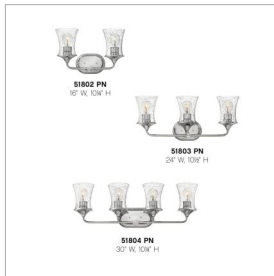

THISTLEDOWN

51803PN

THREE LIGHT VANITY

Thistledown is an updated traditional design with smooth, flowing lines and a practical elegance that adds sophistication to any space.

DETAILS	
FINISH:	Polished Nickel
MATERIAL:	Steel
GLASS:	Clear Seedy

DIMENSIONS	
WIDTH:	24"
HEIGHT:	10.5"
WEIGHT:	5.5lb
BACK PLATE:	7"W X 5"H
EXTENSION:	6.3"
TOP TO OUTLET:	8"

LIGHT SOURCE	
LIGHT SOURCE:	Socket
VOLTAGE:	120v

SHIPPING	
CARTON LENGTH:	26
CARTON WIDTH:	9
CARTON HEIGHT:	14
CARTON WEIGHT:	7.7

PRODUCT DETAILS:

- Fixture can be mounted either up or down
- Suitable for use in damp locations as defined by NEC and CEC. Meets United States UL Underwriters Laboratories & CSA Canadian Standards Association Product Safety Standards
- Classic, elegant lines and timeless details enhance a traditional space
- Gleaming luxe polished nickel finish