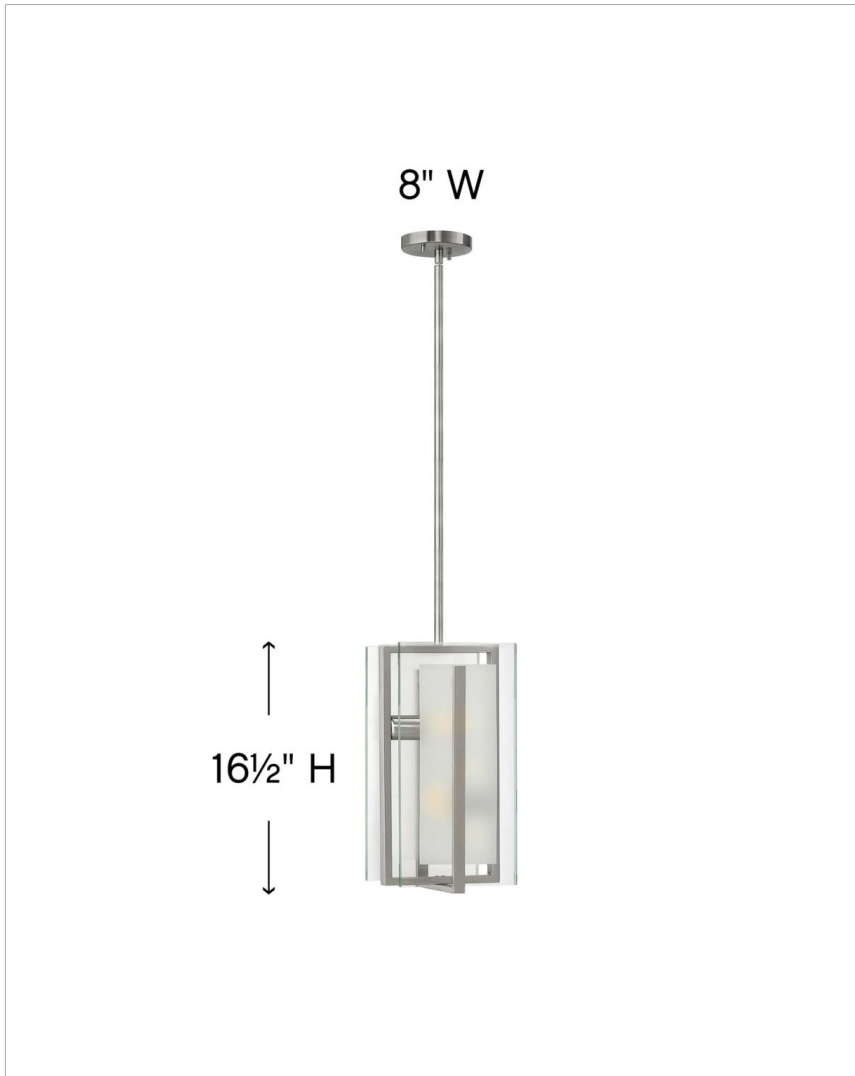

### SMALL PENDANT

Latitude is contemporary and sleek, finding its true beauty in the minimalist design. The slim glass panel features rectangular etching while the Brushed Nickel frame adds understated architectural style.

DETAILS	
FINISH:	Brushed Nickel
MATERIAL:	Steel
GLASS:	Inside-Etched Clear Panel

DIMENSIONS	
WIDTH:	8"
HEIGHT:	16.5"
WEIGHT:	7.5 lbs.

LIGHT SOURCE	
LIGHT SOURCE:	Socket
WATTAGE:	2-100w Med.
VOLTAGE:	120v

MOUNTING	
CANOPY:	4.75" Dia.
LEAD WIRE:	120"
MAX HEIGHT:	55"

SHIPPING	
CARTON LENGTH:	10.5"
CARTON WIDTH:	19"
CARTON HEIGHT:	6"
CARTON WEIGHT:	10 lbs.

#### PRODUCT DETAILS:

- This stem hung fixture may be hung on a sloped ceiling.
- This fixture includes multiple down stems in various lengths to customize the installation height, including one 6" stem and two 12" stems.
- Suitable for use in dry (indoor) locations as defined by NEC and CEC. Meets United States UL Underwriters Laboratories & CSA Canadian Standards Association Product Safety Standards
- Bold silhouette with dramatic details creates a modern statement
- Classic matte brushed nickel finish