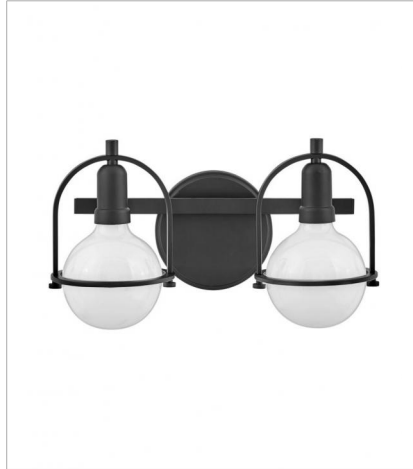

SOMERSET

Chic and elegant, the Somerset collection exudes a quiet and precise sophistication. Subtly fusing modernity with vintage appeal, a streamlined metal yoke and ring showcases either a white or clear vintage (consumer's choice) G-bulb, while understated turned metal knobs add an authentic edge. Offered in Heritage or Black finish.

FINISH: Black
GLASS: Etched Opal

53770BK
SINGLE LIGHT VANITY
6.3" W, 9" H
Socket
1-100w Med.

53772BK
TWO LIGHT VANITY
16" W, 9" H
Socket
2-100w Med.

53773BK
THREE LIGHT VANITY
25" W, 9" H
Socket
3-100w Med.

3403BK
SMALL SEMI-FLUSH MOUNT
11.5" W, 12.5" H
Socket
1-100w Med.

3405BK
LARGE PENDANT
15.5" W, 23" H
Socket
1-100w Med.

3407BK
MEDIUM PENDANT
11.5" W, 17" H
Socket
1-100w Med.

HINKLEY

HINKLEY
33000 Pin Oak Parkway
Avon Lake, OH 44012