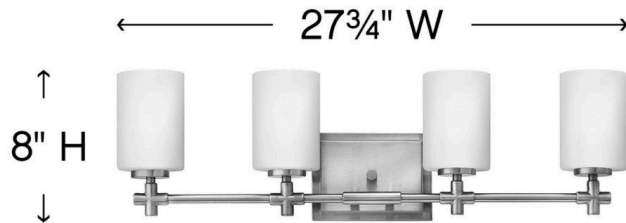

LAUREL

57554BN

FOUR LIGHT VANITY

Laurel's appealing form combines both traditional and transitional design elements. This collection is available in Polished Nickel or Brushed Nickel, and features etched opal glass shades and medium base lamping. Chic details, such as a precision die-cast cross reminiscent of a timeless faucet handle, and a cast stepped back plate, convey a lasting elegance.

DETAILS	
FINISH:	Brushed Nickel
MATERIAL:	Steel
GLASS:	Etched Opal

DIMENSIONS	
WIDTH:	27.8"
HEIGHT:	8"
WEIGHT:	5.5lb
BACK PLATE:	6.75"W X 5"H
EXTENSION:	5"
TOP TO OUTLET:	5.5"

LIGHT SOURCE	
LIGHT SOURCE:	LED Lamp, Socket
VOLTAGE:	120v

SHIPPING	
CARTON LENGTH:	28.5
CARTON WIDTH:	10
CARTON HEIGHT:	9
CARTON WEIGHT:	7.5

PRODUCT DETAILS:

- Fixture can be mounted either up or down
- Suitable for use in damp locations as defined by NEC and CEC. Meets United States UL Underwriters Laboratories & CSA Canadian Standards Association Product Safety Standards
- Merging the best of traditional and modern elements, with a sophisticated and streamlined look
- Classic matte brushed nickel finish