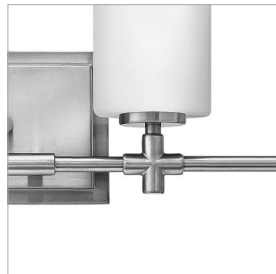

LAUREL

57554BN

FOUR LIGHT VANITY

Laurel's appealing form combines both traditional and transitional design elements. This collection is available in Polished Nickel or Brushed Nickel, and features etched opal glass shades and medium base lamping. Chic details, such as a precision die-cast cross reminiscent of a timeless faucet handle, and a cast stepped back plate, convey a lasting elegance.

DETAILS	
FINISH:	Brushed Nickel
MATERIAL:	Steel
GLASS:	Etched Opal

DIMENSIONS	
WIDTH:	27.8"
HEIGHT:	8"
WEIGHT:	5.5lb
BACK PLATE:	6.75"W X 5"H
EXTENSION:	5"
TOP TO OUTLET:	5.5"

LIGHT SOURCE	
LIGHT SOURCE:	LED Lamp, Socket
VOLTAGE:	120v

SHIPPING	
CARTON LENGTH:	28.5
CARTON WIDTH:	10
CARTON HEIGHT:	9
CARTON WEIGHT:	7.5

PRODUCT DETAILS:

- Fixture can be mounted either up or down
- Suitable for use in damp locations as defined by NEC and CEC. Meets United States UL Underwriters Laboratories & CSA Canadian Standards Association Product Safety Standards
- Merging the best of traditional and modern elements, with a sophisticated and streamlined look
- Classic matte brushed nickel finish