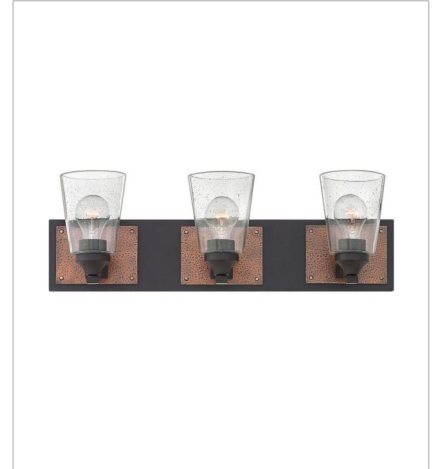

JACKSON

Jackson merges traditional details such as clear seedy glass, finished glass collars and distinctive hammered accent plates to create a seamless, polished look that is at home in a rustic lodge or an urban loft.

FINISH: Buckeye Bronze with Antique Copper accents
GLASS: Clear Seedy

51820KZ
SINGLE LIGHT VANITY
5" W, 7.3" H
Socket
1-100w Med.,

51822KZ
TWO LIGHT VANITY
16.3" W, 7.3" H
Socket
2-100w Med.,

51823KZ
THREE LIGHT VANITY
24" W, 7.3" H
Socket
3-100w Med.,

51824KZ
FOUR LIGHT VANITY
32.8" W, 7.3" H
Socket
4-100w Med.,

51825KZ
FIVE LIGHT VANITY
38.3" W, 7.3" H
Socket
5-100w Med.,

HINKLEY

HINKLEY
33000 Pin Oak Parkway
Avon Lake, OH 44012

PHONE: (440) 653-5500
Toll Free: 1 (800) 446-5539