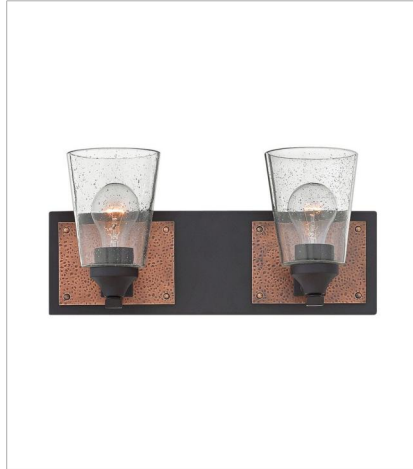

JACKSON

Jackson merges traditional details such as clear seedy glass, finished glass collars and distinctive hammered accent plates to create a seamless, polished look that is at home in a rustic lodge or an urban loft.

FINISH: Buckeye Bronze with Antique Copper accents
GLASS: Clear Seedy

51820KZ
SINGLE LIGHT VANITY
5" W, 7.3" H
Socket
1-100w Med.,

51822KZ
TWO LIGHT VANITY
16.3" W, 7.3" H
Socket
2-100w Med.,

51823KZ
THREE LIGHT VANITY
24" W, 7.3" H
Socket
3-100w Med.,

51824KZ
FOUR LIGHT VANITY
32.8" W, 7.3" H
Socket
4-100w Med.,

51825KZ
FIVE LIGHT VANITY
38.3" W, 7.3" H
Socket
5-100w Med.,

HINKLEY

HINKLEY
33000 Pin Oak Parkway
Avon Lake, OH 44012

PHONE: (440) 653-5500
Toll Free: 1 (800) 446-5539