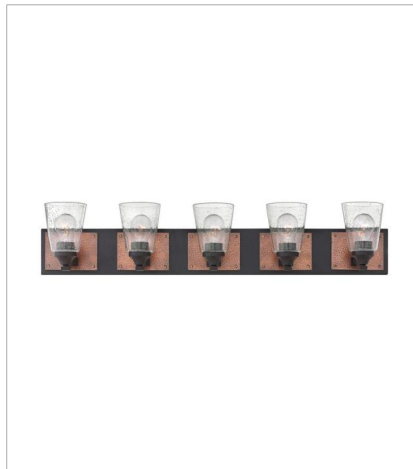

JACKSON

Jackson merges traditional details such as clear seedy glass, finished glass collars and distinctive hammered accent plates to create a seamless, polished look that is at home in a rustic lodge or an urban loft.

FINISH: Buckeye Bronze with Antique Copper accents
GLASS: Clear Seedy

51820KZ
SINGLE LIGHT VANITY
5" W, 7.3" H
Socket
1-100w Med.,

51822KZ
TWO LIGHT VANITY
16.3" W, 7.3" H
Socket
2-100w Med.,

51823KZ
THREE LIGHT VANITY
24" W, 7.3" H
Socket
3-100w Med.,

51824KZ
FOUR LIGHT VANITY
32.8" W, 7.3" H
Socket
4-100w Med.,

51825KZ
FIVE LIGHT VANITY
38.3" W, 7.3" H
Socket
5-100w Med.,

HINKLEY

HINKLEY
33000 Pin Oak Parkway
Avon Lake, OH 44012

PHONE: (440) 653-5500
Toll Free: 1 (800) 446-5539