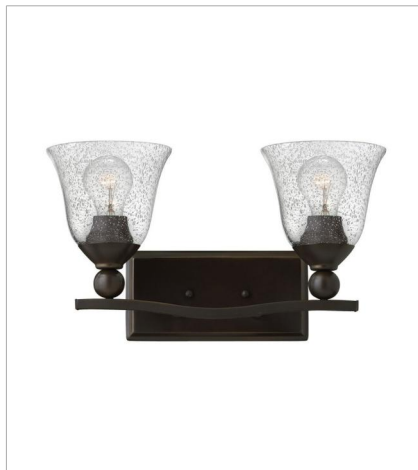

BOLLA

The graceful lines of Bolla create a soft elegance, while heavy cast ball transition details add to its innovative style. The strong proportions of the design contrast with the subtle bell shaped glass, combining both traditional and modern details.

FINISH: Olde Bronze with Clear Seedy glass
GLASS: Clear Seedy

5892OB-CL
TWO LIGHT VANITY
16" W, 8.8" H
LED Lamp
2-14w Med. LED, 100w Equiv.

5893OB-CL
THREE LIGHT VANITY
26" W, 8.8" H
LED Lamp
2-14w Med. LED, 100w Equiv.

5894OB-CL
FOUR LIGHT VANITY
35.8" W, 8.8" H
LED Lamp
2-14w Med. LED, 100w Equiv.

5895OB-CL
FIVE LIGHT VANITY
45.8" W, 8.8" H
Socket

HINKLEY

HINKLEY
33000 Pin Oak Parkway
Avon Lake, OH 44012

PHONE: (440) 653-5500
Toll Free: 1 (800) 446-5539