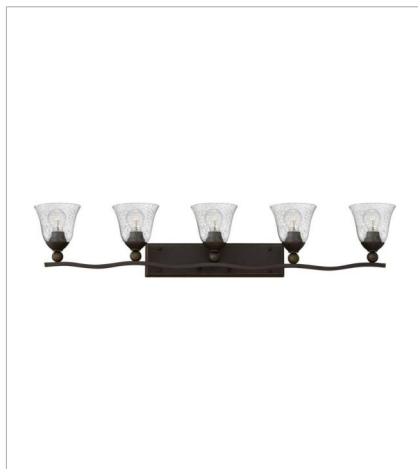

BOLLA

The graceful lines of Bolla create a soft elegance, while heavy cast ball transition details add to its innovative style. The strong proportions of the design contrast with the subtle bell shaped glass, combining both traditional and modern details.

FINISH: Olde Bronze with Clear Seedy glass
GLASS: Clear Seedy

5892OB-CL
TWO LIGHT VANITY
16" W, 8.8" H
LED Lamp
2-14w Med. LED, 100w Equiv.

5893OB-CL
THREE LIGHT VANITY
26" W, 8.8" H
LED Lamp
2-14w Med. LED, 100w Equiv.

5894OB-CL
FOUR LIGHT VANITY
35.8" W, 8.8" H
LED Lamp
2-14w Med. LED, 100w Equiv.

5895OB-CL
FIVE LIGHT VANITY
45.8" W, 8.8" H
Socket

HINKLEY

HINKLEY
33000 Pin Oak Parkway
Avon Lake, OH 44012

PHONE: (440) 653-5500
Toll Free: 1 (800) 446-5539