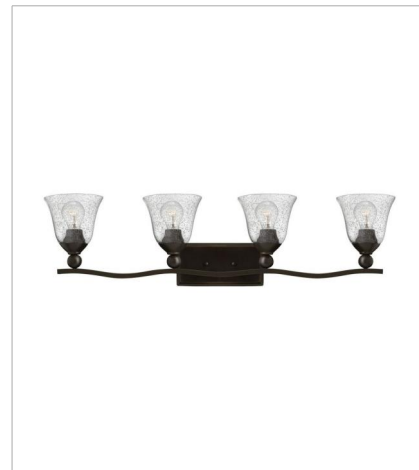

BOLLA

The graceful lines of Bolla create a soft elegance, while heavy cast ball transition details add to its innovative style. The strong proportions of the design contrast with the subtle bell shaped glass, combining both traditional and modern details.

FINISH: Olde Bronze with Clear Seedy glass
GLASS: Clear Seedy

5892OB-CL
TWO LIGHT VANITY
16" W, 8.8" H
LED Lamp
2-14w Med. LED, 100w Equiv.

5893OB-CL
THREE LIGHT VANITY
26" W, 8.8" H
LED Lamp
2-14w Med. LED, 100w Equiv.

5894OB-CL
FOUR LIGHT VANITY
35.8" W, 8.8" H
LED Lamp
2-14w Med. LED, 100w Equiv.

5895OB-CL
FIVE LIGHT VANITY
45.8" W, 8.8" H
Socket

HINKLEY

HINKLEY
33000 Pin Oak Parkway
Avon Lake, OH 44012

PHONE: (440) 653-5500
Toll Free: 1 (800) 446-5539