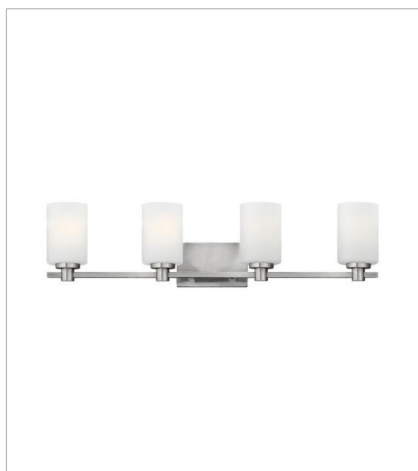

KARLIE

Karlie's clean design is transitional in style and will complement a variety of décor. Featuring precision die-cast cups and cylindrical, etched opal glass, it is available in Brushed Nickel and Chrome.

FINISH: Brushed Nickel
GLASS: Etched Opal

54620BN
SINGLE LIGHT VANITY
4.5" W, 8.3" H
Socket
1-100w Incan. OR 1-17w LED Med.

54622BN
TWO LIGHT VANITY
13.3" W, 7.5" H
Socket
2-100w Incan. OR 2-17w LED Med.

54623BN
THREE LIGHT VANITY
22.5" W, 7.5" H
Socket
3-100w Incan. OR 3-17w LED Med.

54624BN
FOUR LIGHT VANITY
32" W, 7.5" H
Socket
4-100w Incan. OR 4-17w LED Med.

54625BN
FIVE LIGHT VANITY
35.5" W, 7.5" H
Socket
5-100w Incan. OR 5-17w LED Med.