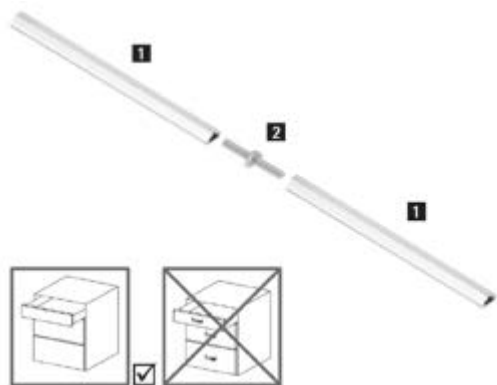

Optional synchronization for Push to open Silent

- Recommended for cabinet bodies in widths of 600 mm and over

Synchronization bar:

- For cutting to length
- Length 2000 mm
- Aluminium anodised

Connector:

- For connecting 2 synchronization bars
- Plastic, grey.

Article	Order no.	PU
1 synchronization bar	9 236 718	1/100 each
2 connectors	9 221 295	1/20 each

* Stocking items