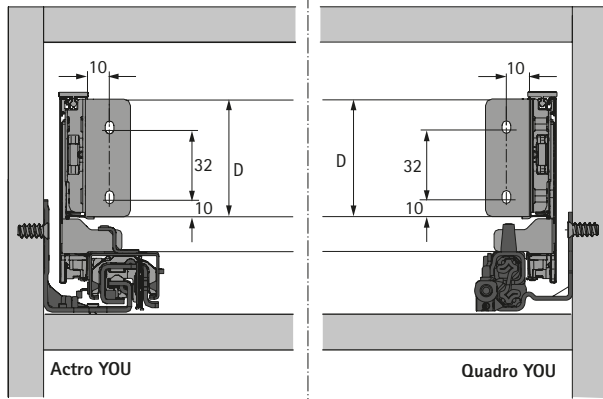

Planning / installation dimensions

H 101

H 139

H 187

H 251

Planning / installation dimensions

NL mm	Actro YOU Quadro YOU	Actro YOU XL	Quadro YOU		Actro YOU		
			S	M	S	L	XL
270	160						
300	160						
350	224						
400	224						
450	256	288					
500	256	320					
550	256	320					
600	256	320					
650	256	416					