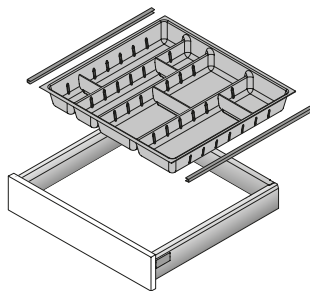

Edge profile

- For fitting to side, width of interior organization must be reduced by 4 mm
- Length 473 mm
- Can be shortened as required
- Plastic, chrome look

Set comprises:
► 2 edge profiles

Order no.	PU
*9 135 408	1 set

* Stocking items