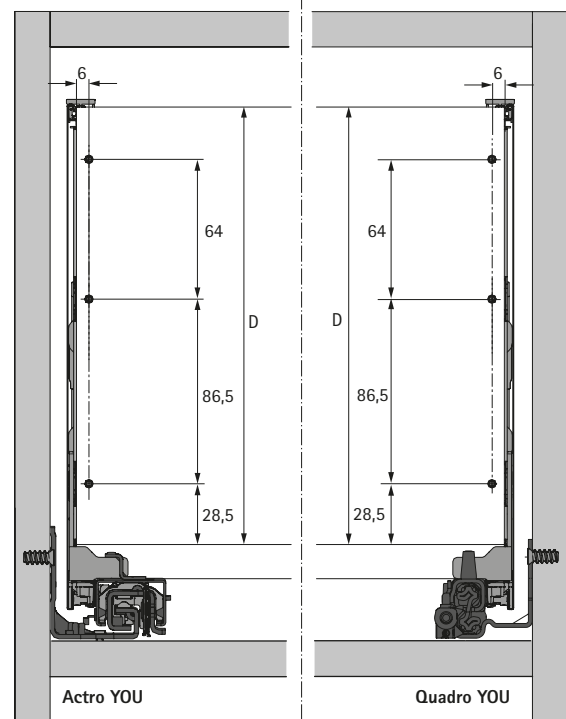

► Planning / installation dimensions

Planning / installation dimensions

H 101

H 139

H 187

H 251

AvanTech YOU double walled drawer system

► Planning / installation dimensions