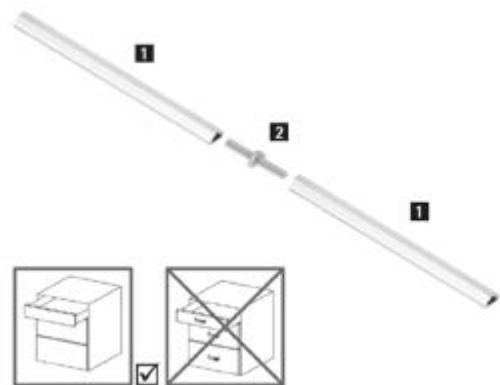

Optional synchronisation for Push to open Silent

- Recommended for cabinet bodies in widths of 600 mm and over

Synchronisation bar:

- For cutting to length
- Length 2000 mm
- Aluminium anodized

Connector:

- For connecting 2 synchronisation bars
- Plastic, grey

Article	Order no.	PU
1 synchronisation bar	9 236 718	1/100 each
2 connectors	9 221 295	1/20 each