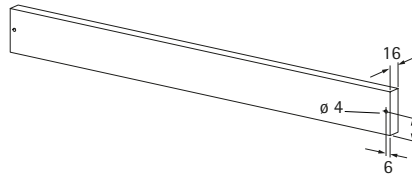

AvanTech YOU double walled drawer system

► Planning / installation dimensions

Planning / installation dimensions

H 101

H 139