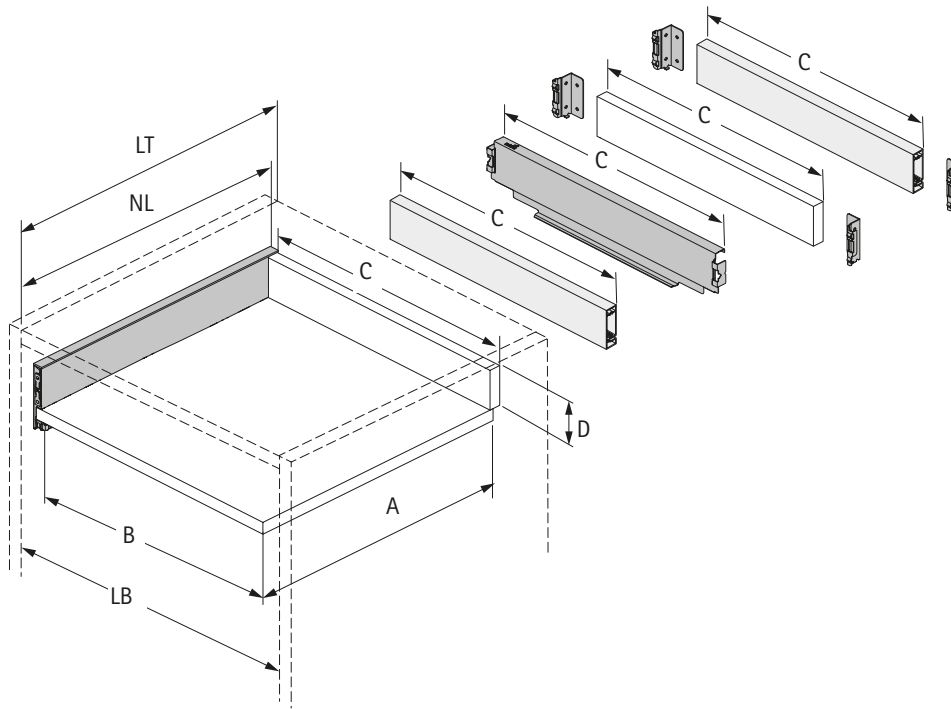

AvanTech YOU double walled drawer system

► Planning / installation dimensions

Planning / installation dimensions

			
A	NL - 21		
B	LB - 24		
C	LB - 24	LB - 41	-
D H 101	54	54	-
D H 139	92	92	-
D H 187	140,5	140,5	-
D H 251	204,5	204,5	-