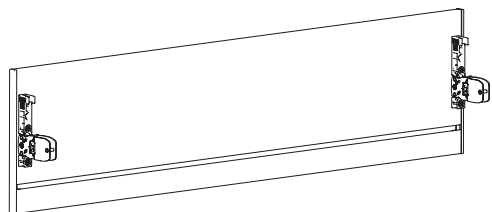

AvanTech YOU double walled drawer system

- Front panel for internal drawer
- Drawer side profile height 139 mm

6 D Front panel for internal drawer

- Available on request
- Preassembled for standard cabinet body widths
- With premounted drawer front connectors and end caps
- Powder coated aluminium

Internal front panel, preassembled, for height of 139 mm

Cabinet body side thickness 16 mm	Cabinet body width mm	Order no. / Surface finish			PU
		silver	white	anthracite	
	300	9 255 705	9 255 714	9 255 723	10 ea.
	400	9 255 706	9 255 715	9 255 724	10 ea.
	450	9 255 707	9 255 716	9 255 725	10 ea.
	500	9 255 708	9 255 717	9 255 726	10 ea.
	600	9 255 709	9 255 718	9 255 727	10 ea.
	800	9 255 710	9 255 719	9 255 728	10 ea.
	900	9 255 711	9 255 720	9 255 729	10 ea.
	1000	9 255 712	9 255 721	9 255 730	10 ea.
	1200	9 255 713	9 255 722	9 255 731	10 ea.

Cabinet body side thickness 18 mm	Cabinet body width mm	Order no. / Surface finish			PU
		silver	white	anthracite	
	300	9 257 395	9 257 404	9 257 413	10 ea.
	400	9 257 396	9 257 405	9 257 414	10 ea.
	450	9 257 397	9 257 406	9 257 415	10 ea.
	500	9 257 398	9 257 407	9 257 416	10 ea.
	600	9 257 399	9 257 408	9 257 417	10 ea.
	800	9 257 400	9 257 409	9 257 418	10 ea.
	900	9 257 401	9 257 410	9 257 419	10 ea.
	1000	9 257 402	9 257 411	9 257 420	10 ea.
	1200	9 257 403	9 257 412	9 257 421	10 ea.

Cabinet body side thickness 19 mm	Cabinet body width mm	Order no. / Surface finish			PU
		silver	white	anthracite	
	300	9 257 476	9 257 485	9 257 494	10 ea.
	400	9 257 477	9 257 486	9 257 495	10 ea.
	450	9 257 478	9 257 487	9 257 496	10 ea.
	500	9 257 479	9 257 488	9 257 497	10 ea.
	600	9 257 480	9 257 489	9 257 498	10 ea.
	800	9 257 481	9 257 490	9 257 499	10 ea.
	900	9 257 482	9 257 491	9 257 500	10 ea.
	1000	9 257 483	9 257 492	9 257 501	10 ea.
	1200	9 257 484	9 257 493	9 257 502	10 ea.