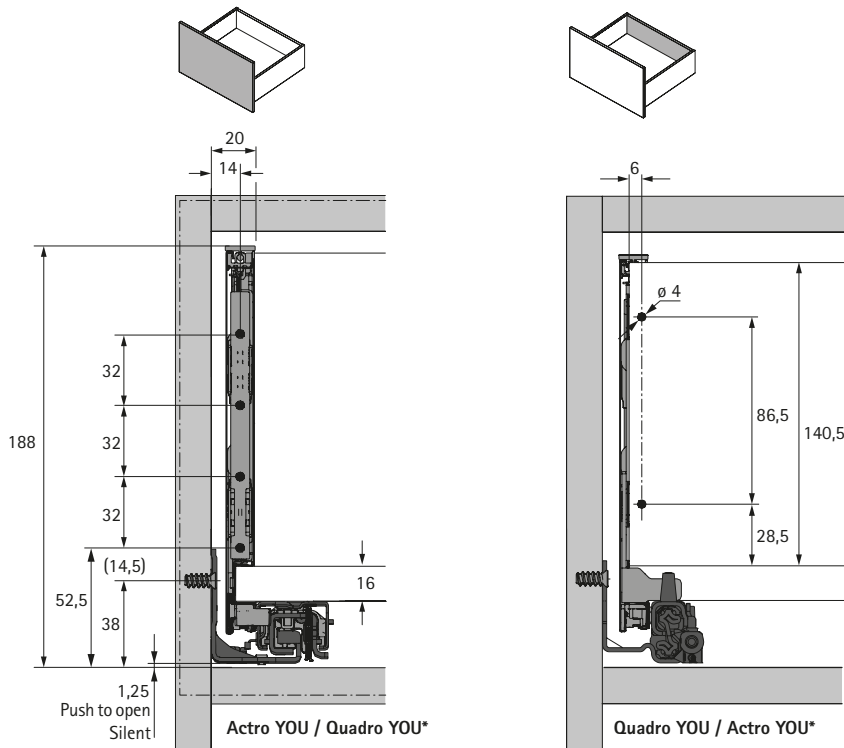

1 Drawer side profile set, height 187 mm

- ▶ Integrated vertical, lateral and tilt adjustment
- ▶ Steel, powder coated

Set comprises:

- ▶ **1** 1 drawer side profile, left
- ▶ **1** 1 drawer side profile, right
- ▶ **2** 2 design profiles in drawer side profile colour
- ▶ **3** 2 drawer front connectors for screwing on
- ▶ **5** 1 rear panel stabilizers
- ▶ Fixing material

AvanTech YOU double walled drawer system

- ▶ Pot-and-pan drawer, height 187 mm
- ▶ Powder coated steel, silver / white / anthracite

Planning / installation dimensions

* All dimensions identical for Actro YOU and Quadro YOU