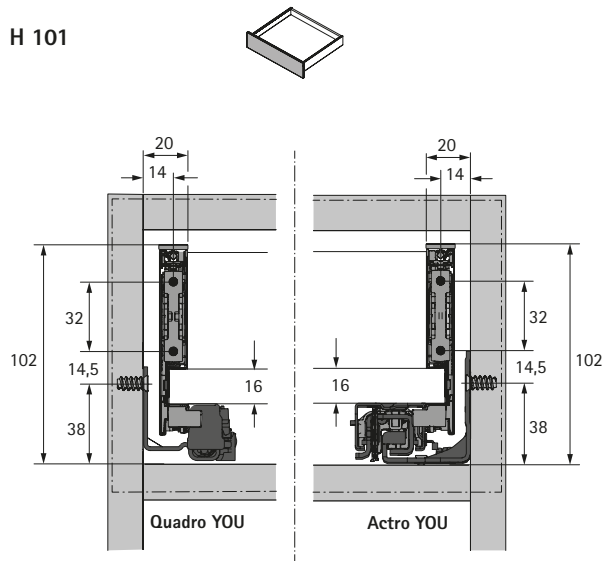

AvanTech YOU double walled drawer system

► Planning / installation dimensions

Planning / installation dimensions

H 101