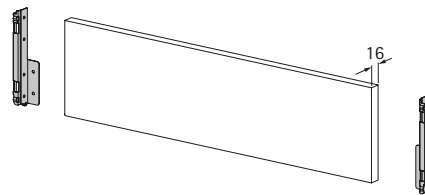

Planning / installation dimensions

H 101

H 139

H 187

H 251

Planning / installation dimensions

NL mm	Actro YOU Quadro YOU	Actro YOU XL	Quadro YOU		Actro YOU		
			S	M	S	L	XL
270	160						
300	160						
350	224						
400	224						
450	256	288					
500	256	320					
550	256	320					
600	256	320					
650	256	416					