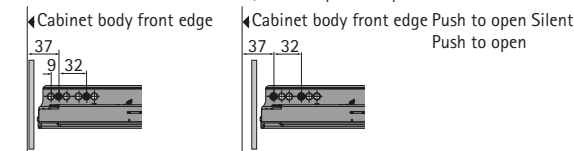

Positions for attaching Actro YOU / Quadro YOU drawer runner

AvanTech YOU drawer / pot-and-pan drawer

-2,5 - 5 mm Push to open Silent

AvanTech YOU internal drawer / internal pot-and-pan drawer

Nominal length mm	Hole spacing mm	
	b1	b2*
270	160	
300	160	
350	224	
400	224	
450	256	288
500	256	320
550	256	320
600	256	320
650	256	416