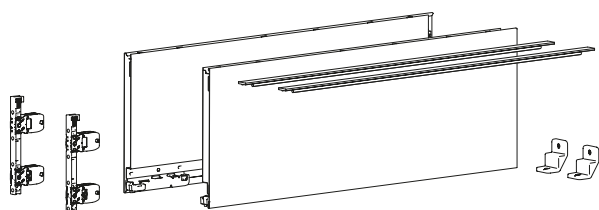

▶ Shop, technology and more:
www.hettich.com/short/07e136

AvanTech YOU double walled drawer system

- ▶ Pot-and-pan drawer, height 187 mm, Distributor Packaging
- ▶ Powder coated steel, silver / white / anthracite

1 Drawer side profile set, height 187 mm

- ▶ Integrated vertical, lateral and tilt adjustment
- ▶ Steel, powder coated

Set comprises:

- ▶ **1** 1 drawer side profile, left
- ▶ **1** 1 drawer side profile, right
- ▶ **2** 2 design profiles in drawer side profile colour
- ▶ **3** 2 drawer front connectors for screwing on
- ▶ **5** 1 rear panel stabilizers
- ▶ Fixing material