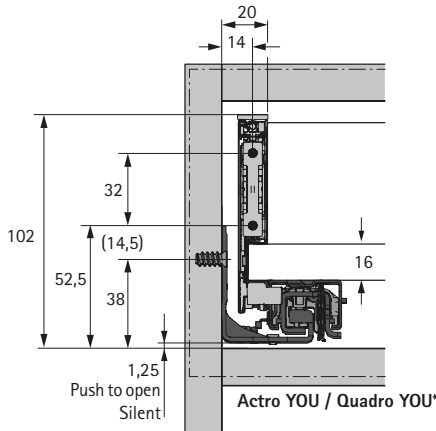

AvanTech YOU double walled drawer system

- **Drawer height 101 mm**
- Powder coated steel, silver / white / anthracite

Planning / installation dimensions

* All dimensions identical for Actro YOU and Quadro YOU

BB Bottom panel width	KB Cabinet body width	NL Nominal length	LB Clear inside width
BL Bottom panel length	RB Rear panel width	KD Cabinet body side thicknesses	LT Clear inside depth

Dimension		mm
BL		NL - 21
BB		LB - 24
RB		LB - 24
LT		NL + 3
LT	Internal drawer / internal pot-and-pan drawer	NL + 12
LT	Internal drawer / internal pot-and-pan drawer Push to open Push to open Silent	NL + 21

Positions for attaching Actro YOU / Quadro YOU drawer runner

AvanTech YOU drawer / pot-and-pan drawer

-2,5 - 5 mm Push to open Silent

AvanTech YOU internal drawer / internal pot-and-pan drawer

Nominal length mm	Hole spacing mm	
	b1	b2*
270	160	
300	160	
350	224	
400	224	
450	256	288
500	256	320
550	256	320
600	256	320
650	256	416

* Hole spacing b2 only for Actro YOU XL

Notes

▶ Rear panel options	26 - 31	▶ Actro YOU / Quadro YOU drawer runners	42 - 43 / 46 - 47
▶ Internal front panel options	32 - 39	▶ Push to open Silent	48 - 49
▶ Design options / accessories	40 - 41	▶ Quality criteria	80

hettich.com/short/5e5af6