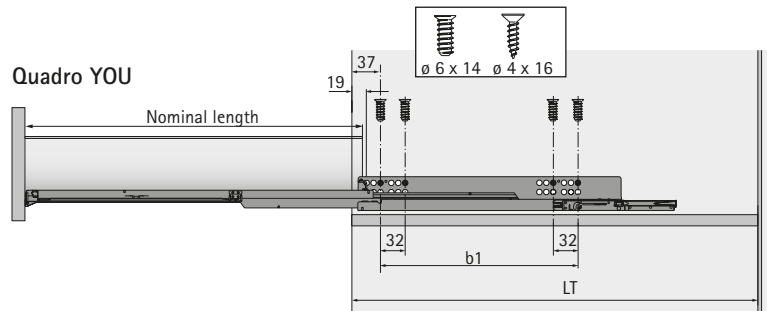

Notes

▶ Rear panel options	26 - 31	▶ Actro YOU / Quadro YOU drawer runners	42 - 43 / 46 - 47
▶ Internal front panel options	32 - 39	▶ Push to open Silent	48 - 49
▶ Design options / accessories	40 - 41	▶ Quality criteria	80

hettich.com/short/5e5af6