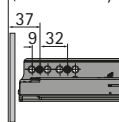

AvanTech YOU double walled drawer system

- Pot-and-pan drawer, height 251 mm
- Powder coated steel, silver / white / anthracite

Planning / installation dimensions

* All dimensions identical for Actro YOU and Quadro YOU

Dimension	mm
BL	NL - 21
BB	LB - 24
RB	LB - 24
LT	NL + 3

BB Bottom panel width	KB Cabinet body width	NL Nominal length	LB Clear inside width
BL Bottom panel length	RB Rear panel width	KD Cabinet body side thicknesses	LT Clear inside depth

Positions for attaching Actro YOU / Quadro YOU drawer runner

AvanTech YOU drawer / pot-and-pan drawer

◀ Cabinet body front edge

-2,5 - 5 mm Push to open Silent

AvanTech YOU internal drawer / internal pot-and-pan drawer

◀ Cabinet body front edge

◀ Cabinet body front edge Push to open Silent
Push to open

* Hole spacing b2 only for Actro YOU XL

Nominal length mm	Hole spacing mm	
	b1	b2*
270	160	
300	160	
350	224	
400	224	
450	256	288
500	256	320
550	256	320
600	256	320
650	256	416

Notes

▶ Rear panel options	26 - 31	▶ Actro YOU / Quadro YOU	
▶ Internal front panel options	32 - 39	▶ drawer runners	42 - 43 / 46 - 47
▶ Design options / accessories	40 - 41	▶ Push to open Silent	48 - 49
		▶ Quality criteria	80

hettich.com/short/9874cb