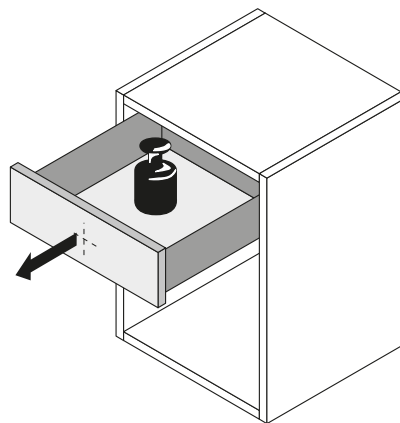

Retention-on-opening test

The fully laden drawer is abruptly opened all the way several times at a defined test velocity.