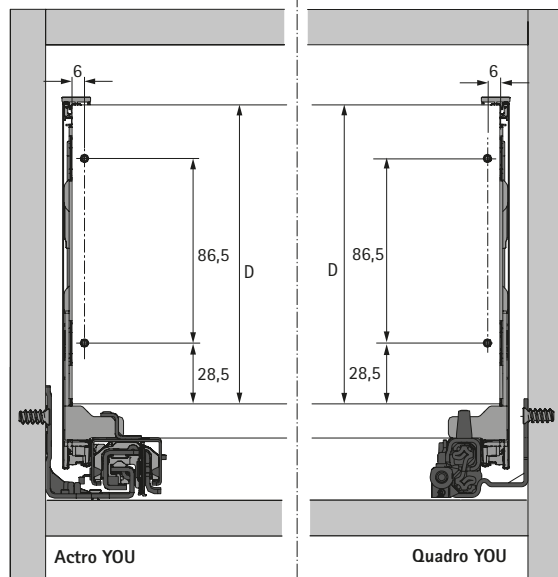

► Planning / installation dimensions

Planning / installation dimensions

H 101

H 139

H 187

H 251

AvanTech YOU double walled drawer system

► Planning / installation dimensions