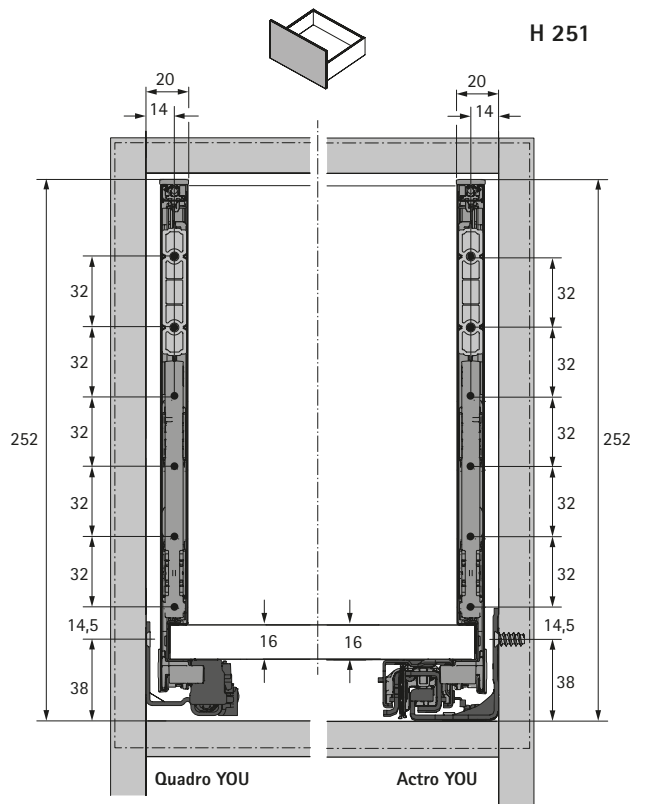

AvanTech YOU double walled drawer system

► Planning / installation dimensions

Planning / installation dimensions

H 101

H 139

H 187

H 251

AvanTech YOU double walled drawer system