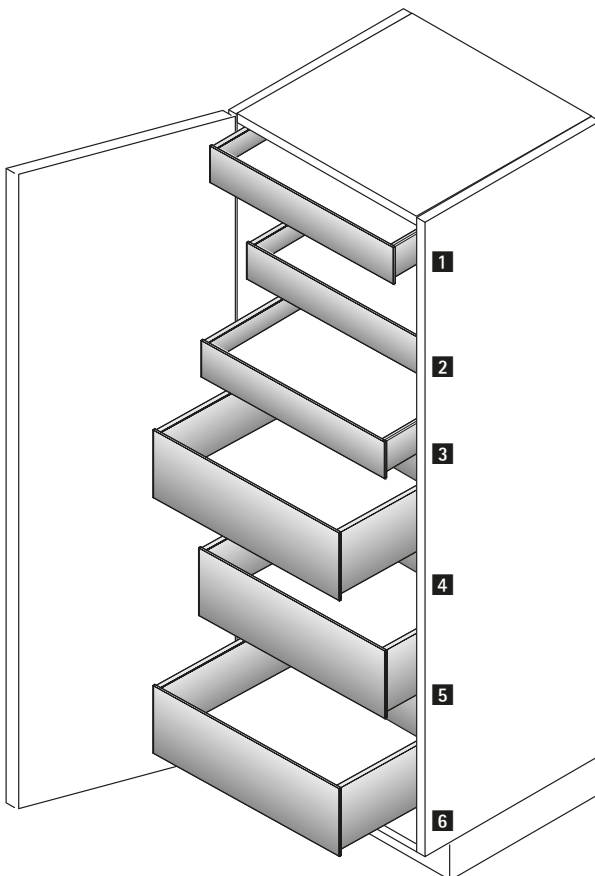

Example application

No.	Application	see pages
1	AvanTech YOU internal drawer	34
	Actro YOU with Silent System	42
2	AvanTech YOU internal drawer	34
	Actro YOU with Silent System	42
3	AvanTech YOU internal drawer	34
	Actro YOU with Silent System	42
4	AvanTech YOU internal pot-and-pan drawer	34
	Actro YOU with Silent System	42
5	AvanTech YOU internal pot-and-pan drawer	34
	Actro YOU with Silent System	42
6	AvanTech YOU internal pot-and-pan drawer	34
	Actro YOU with Silent System	42