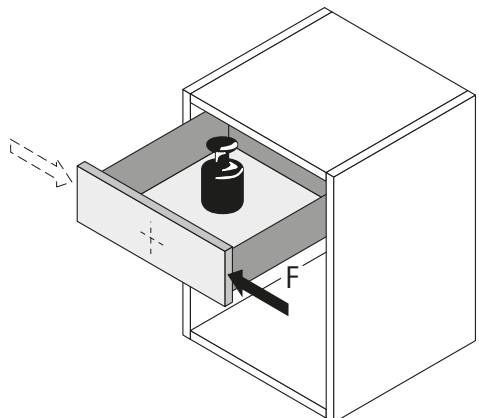

Horizontal load test

Opened all the way, the fully laden drawer is additionally exposed to horizontal strain from a defined lateral force.