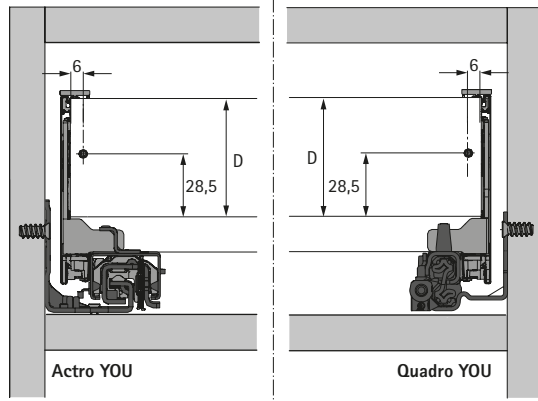

AvanTech YOU double walled drawer system

► Planning / installation dimensions

Planning / installation dimensions

H 101

H 139

H 187

H 251