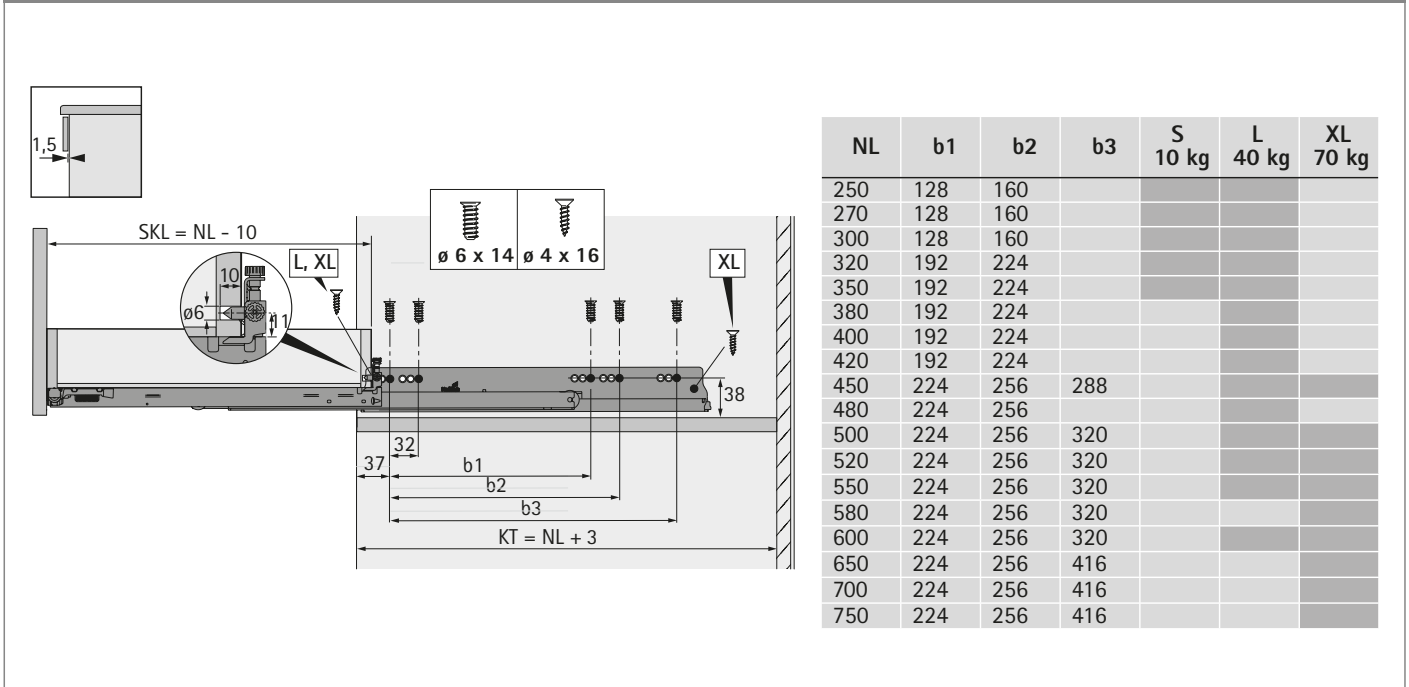

Side cross section