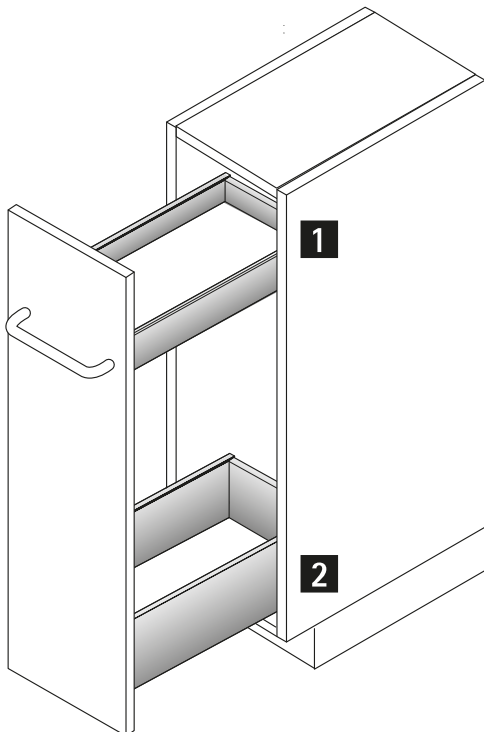

Example application

No.	Application	see pages
1	AvanTech YOU drawer	8
	Actro YOU with Silent System	42
2	AvanTech YOU pot-and-pan drawer	32
	Actro YOU with Silent System	42