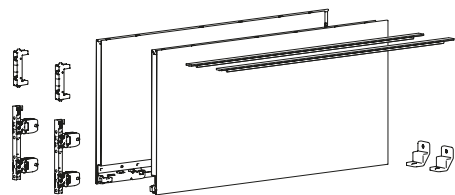

- ▶ Shop, technology and more: www.hettich.com/short/07e136

AvanTech YOU double walled drawer system

- ▶ Pot-and-pan drawer, height 251 mm, Distributor Packaging
- ▶ Powder coated steel, silver / white / anthracite

1 Drawer side profile set, height 251 mm

- ▶ Integrated vertical, lateral and tilt adjustment
- ▶ Steel, powder coated

Set comprises:

- ▶ 1 1 drawer side profile, left
- ▶ 1 1 drawer side profile, right
- ▶ 2 2 design profiles in drawer side profile colour
- ▶ 3 2 drawer front connectors for screwing on
- ▶ 3 2 front connector stabilizers, for screwing on
- ▶ 5 1 rear panel stabilizers
- ▶ Fixing material