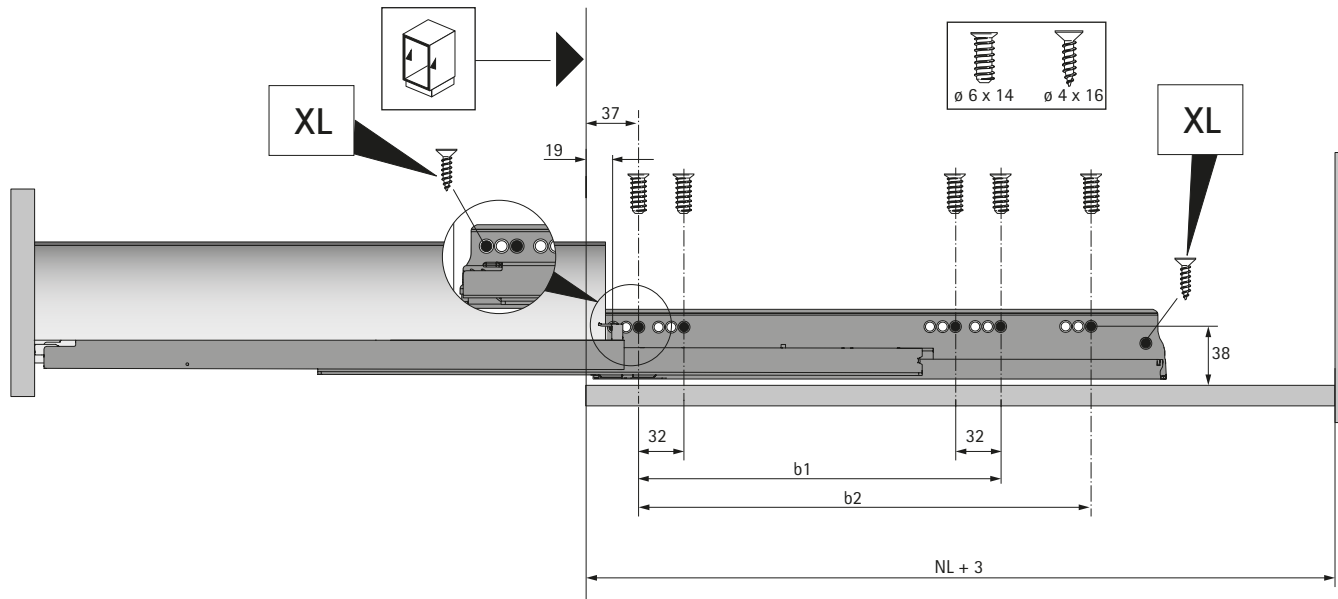

Planning / installation dimensions

H 101

H 139

H 187

H 251

Planning / installation dimensions

NL mm	Actro YOU Quadro YOU	Actro YOU XL	Quadro YOU		Actro YOU		
			S	M	S	L	XL
270	160						
300	160						
350	224						
400	224						
450	256	288					
500	256	320					
550	256	320					
600	256	320					
650	256	416					