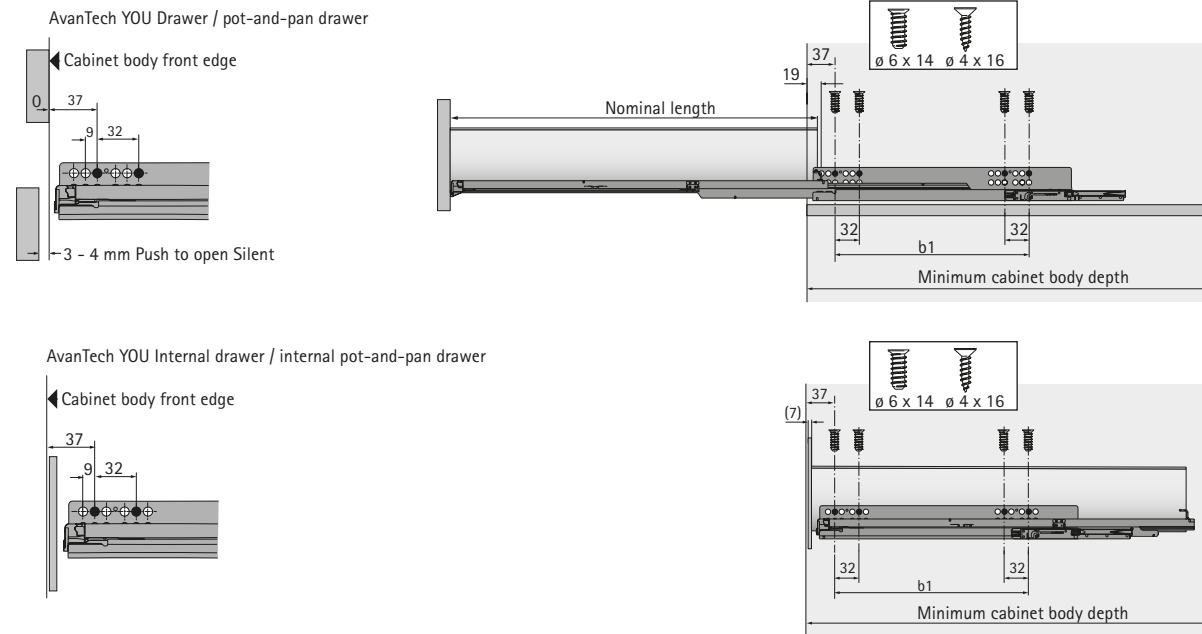

* Stocking items

AvanTech YOU double walled drawer system

- ▶ Quadro YOU drawer runner with Silent System
- ▶ For AvanTech YOU or wooden drawers

Lengthwise cross-section

Installation dimensions with Silent System / Push to open Silent