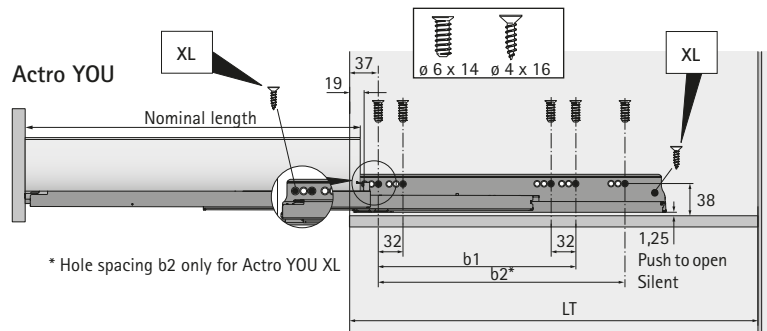

Positions for attaching Actro YOU / Quadro YOU drawer runner

AvanTech YOU drawer / pot-and-pan drawer

-2,5 - 5 mm Push to open Silent

AvanTech YOU internal drawer / internal pot-and-pan drawer

Nominal length mm	Hole spacing mm	
	b1	b2*
270	160	
300	160	
350	224	
400	224	
450	256	288
500	256	320
550	256	320
600	256	320
650	256	416