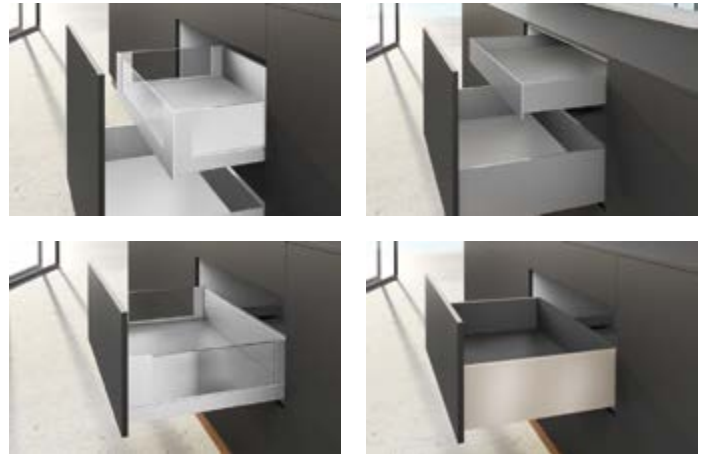

AvanTech YOU double walled drawer system

► Exploded drawing / Overview of components