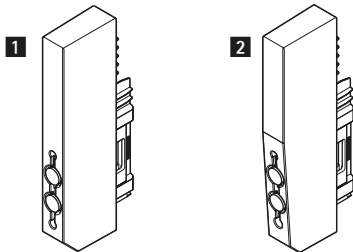

OrgaStore 830, adapter

- **1** for AvanTech YOU, **2** for ArciTech
- Height 125 mm
- Plugs onto the profile without the need for tools
- Two adapters are required for a set
- Plastic

Colour	Order no. / Application		PU
	AvanTech YOU	ArciTech	
silver	9 278 248		1/30 ea.
white	9 230 269	9 182 233	1/30 ea.
anthracite	*9 230 268	9 182 234	1/30 ea.