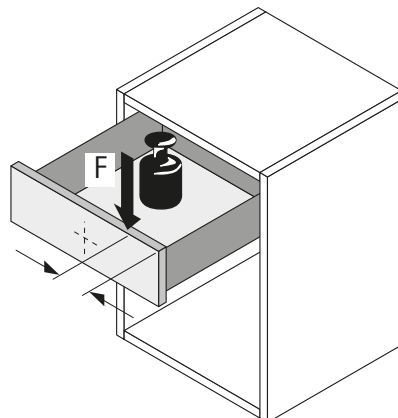

Vertical strain test

Opened all the way, the drawer is additionally exposed to vertical strain from a defined eccentric force.