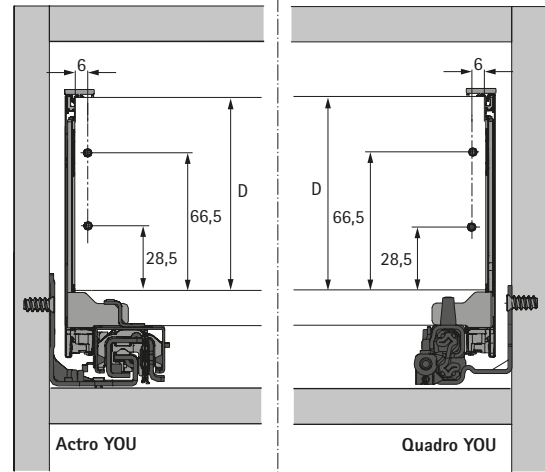

AvanTech YOU double walled drawer system

► Planning / installation dimensions

Planning / installation dimensions

H 101

H 139

H 187

H 251