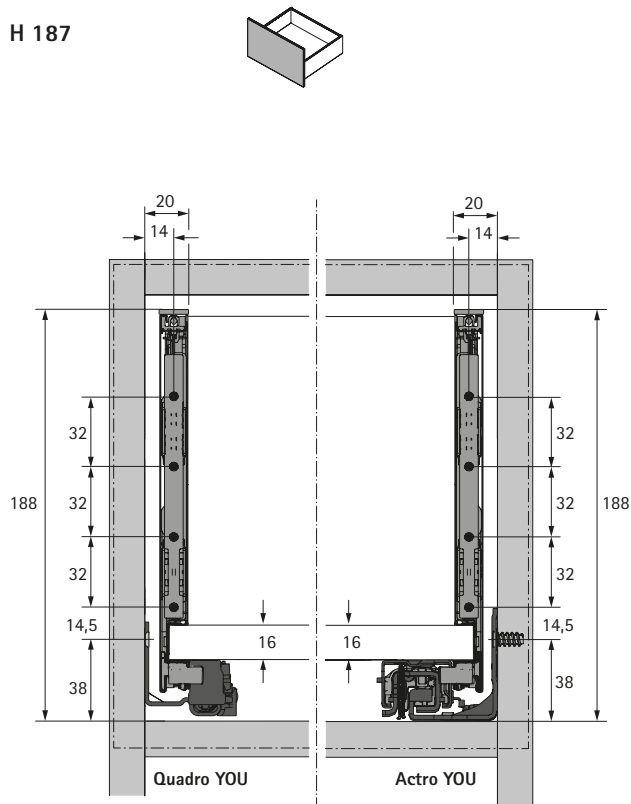

AvanTech YOU double walled drawer system

► Planning / installation dimensions

Planning / installation dimensions

H 101

H 139

H 187

H 251

AvanTech YOU double walled drawer system