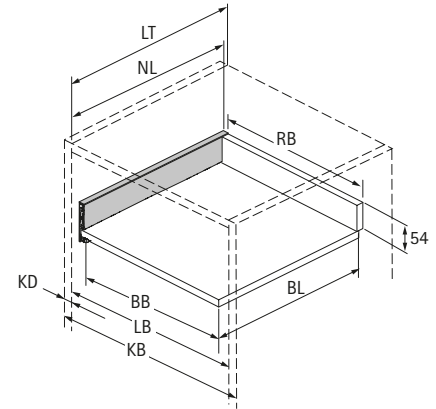

AvanTech YOU double walled drawer system

- ▶ **Drawer height 101 mm**
- ▶ Powder coated steel, silver / white / anthracite

Planning / installation dimensions

* All dimensions identical for Actro YOU and Quadro YOU