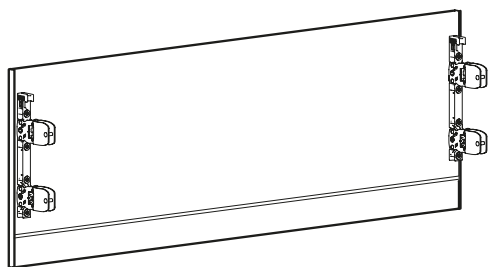

AvanTech YOU double walled drawer system

- Front panel for internal pot-and-pan drawer
- Drawer side profile height 187 mm

6 D Front panel for internal pot-and-pan drawer

- Available on request
- Preassembled for standard cabinet body widths
- With premounted drawer front connectors and end caps
- Powder coated aluminium

Internal front panel, preassembled, for height of 187 mm

Cabinet body side thickness 16 mm	Cabinet body width mm	Order no. / Surface finish			PU
		silver	white	anthracite	
	300	9 255 732	9 255 741	9 255 750	10 ea.
	400	9 255 733	9 255 742	9 255 751	10 ea.
	450	9 255 734	9 255 743	9 255 752	10 ea.
	500	9 255 735	9 255 744	9 255 753	10 ea.
	600	9 255 736	9 255 745	9 255 754	10 ea.
	800	9 255 737	9 255 746	9 255 755	10 ea.
	900	9 255 738	9 255 747	9 255 756	10 ea.
	1000	9 255 739	9 255 748	9 255 757	10 ea.
	1200	9 255 740	9 255 749	9 255 758	10 ea.

Cabinet body side thickness 18 mm	Cabinet body width mm	Order no. / Surface finish			PU
		silver	white	anthracite	
	300	9 257 422	9 257 431	9 257 440	10 ea.
	400	9 257 423	9 257 432	9 257 441	10 ea.
	450	9 257 424	9 257 433	9 257 442	10 ea.
	500	9 257 425	9 257 434	9 257 443	10 ea.
	600	9 257 426	9 257 435	9 257 444	10 ea.
	800	9 257 427	9 257 436	9 257 445	10 ea.
	900	9 257 428	9 257 437	9 257 446	10 ea.
	1000	9 257 429	9 257 438	9 257 447	10 ea.
	1200	9 257 430	9 257 439	9 257 448	10 ea.

Cabinet body side thickness 19 mm	Cabinet body width mm	Order no. / Surface finish			PU
		silver	white	anthracite	
	300	9 257 503	9 257 512	9 257 521	10 ea.
	400	9 257 504	9 257 513	9 257 522	10 ea.
	450	9 257 505	9 257 514	9 257 523	10 ea.
	500	9 257 506	9 257 515	9 257 524	10 ea.
	600	9 257 507	9 257 516	9 257 525	10 ea.
	800	9 257 508	9 257 517	9 257 526	10 ea.
	900	9 257 509	9 257 518	9 257 527	10 ea.
	1000	9 257 510	9 257 519	9 257 528	10 ea.
	1200	9 257 511	9 257 520	9 257 529	10 ea.