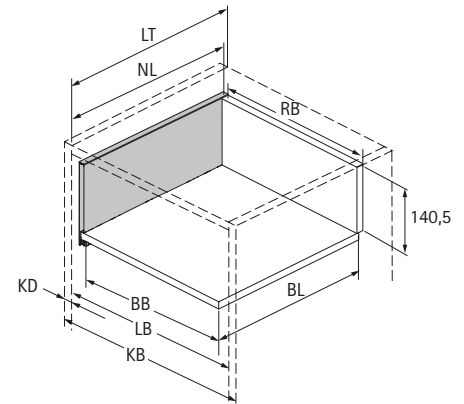

1 Drawer side profile set, height 187 mm

- ▶ Integrated vertical, lateral and tilt adjustment
- ▶ Steel, powder coated

Set comprises:

- ▶ **1** 1 drawer side profile, left
- ▶ **1** 1 drawer side profile, right
- ▶ **2** 2 design profiles in drawer side profile colour
- ▶ **3** 2 drawer front connectors for screwing on
- ▶ **5** 1 rear panel stabilizers
- ▶ Fixing material

AvanTech YOU double walled drawer system

- ▶ Pot-and-pan drawer, height 187 mm
- ▶ Powder coated steel, silver / white / anthracite

Planning / installation dimensions

* All dimensions identical for Actro YOU and Quadro YOU