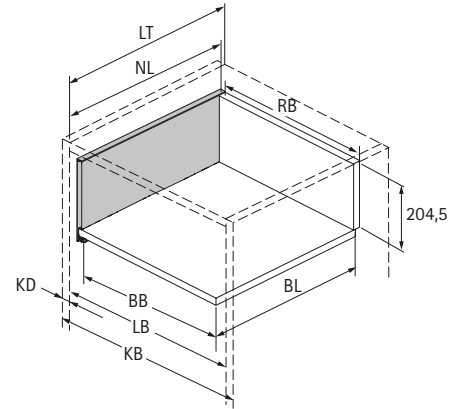

AvanTech YOU double walled drawer system

- ▶ Pot-and-pan drawer, height 251 mm
- ▶ Powder coated steel, silver / white / anthracite

Planning / installation dimensions

* All dimensions identical for Actro YOU and Quadro YOU