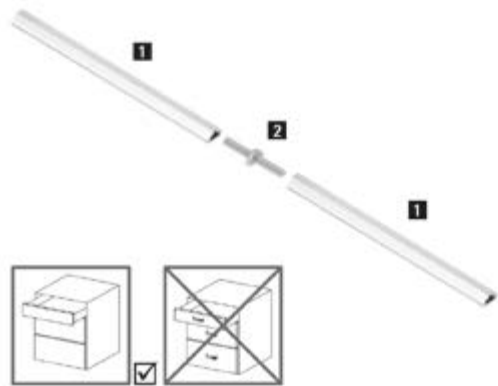

Optional synchronization for Push to open Silent

- Recommended for cabinet bodies in widths of 600 mm and over

Synchronization bar:

- For cutting to length
- Length 2000 mm
- Aluminium anodised

Connector:

- For connecting 2 synchronization bars
- Plastic, grey.

Article	Order no.	PU
1 synchronization bar	9 236 718	1/100 each
2 connectors	9 221 295	1/20 each