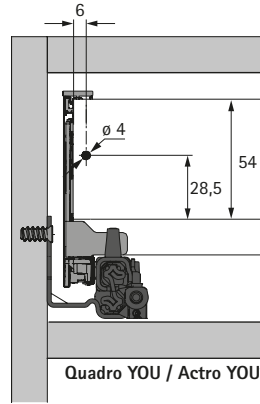

AvanTech YOU double walled drawer system

- **Drawer height 101 mm**
- Powder coated steel, silver / white / anthracite

Planning / installation dimensions

* All dimensions identical for Actro YOU and Quadro YOU

BB Bottom panel width	KB Cabinet body width	NL Nominal length	LB Clear inside width
BL Bottom panel length	RB Rear panel width	KD Cabinet body side thicknesses	LT Clear inside depth

Dimension		mm
BL		NL - 21
BB		LB - 24
RB		LB - 24
LT		NL + 3
LT	Internal drawer / internal pot-and-pan drawer	NL + 12
LT	Internal drawer / internal pot-and-pan drawer Push to open Push to open Silent	NL + 21

Positions for attaching Actro YOU / Quadro YOU drawer runner

AvanTech YOU drawer / pot-and-pan drawer

-2,5 - 5 mm Push to open Silent

AvanTech YOU internal drawer / internal pot-and-pan drawer

Nominal length mm	Hole spacing mm	
	b1	b2*
270	160	
300	160	
350	224	
400	224	
450	256	288
500	256	320
550	256	320
600	256	320
650	256	416

* Hole spacing b2 only for Actro YOU XL

Notes

▶ Rear panel options	26 - 31	▶ Actro YOU / Quadro YOU drawer runners	42 - 43 / 46 - 47
▶ Internal front panel options	32 - 39	▶ Push to open Silent	48 - 49
▶ Design options / accessories	40 - 41	▶ Quality criteria	80

hettich.com/short/5e5af6