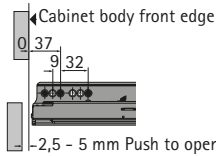

Positions for attaching Actro YOU / Quadro YOU drawer runner

AvanTech YOU drawer / pot-and-pan drawer

-2,5 - 5 mm Push to open Silent

AvanTech YOU internal drawer / internal pot-and-pan drawer