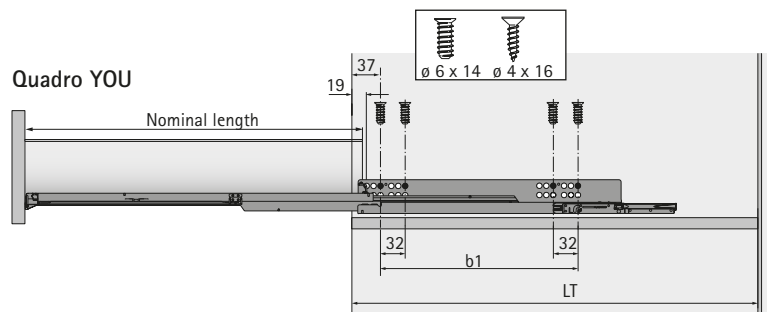

Nominal length mm	Hole spacing mm	
	b1	b2*
270	160	
300	160	
350	224	
400	224	
450	256	288
500	256	320
550	256	320
600	256	320
650	256	416

Notes

▶ Rear panel options	26 - 31	▶ Actro YOU / Quadro YOU drawer runners	42 - 43 / 46 - 47
▶ Internal front panel options	32 - 39	▶ Push to open Silent	48 - 49
▶ Design options / accessories	40 - 41	▶ Quality criteria	80

hettich.com/short/da22c2