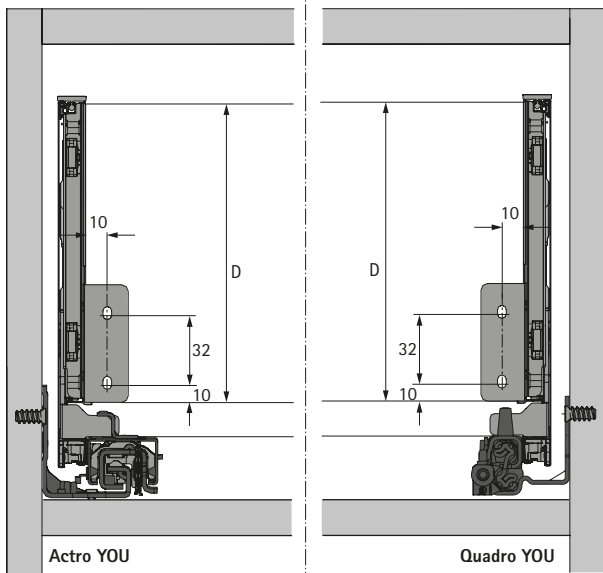

Planning / installation dimensions

H 101

H 139

H 187

H 251

Planning / installation dimensions

NL mm	Actro YOU Quadro YOU	Actro YOU XL	Quadro YOU		Actro YOU		
			S	M	S	L	XL
270	160						
300	160						
350	224						
400	224						
450	256	288					
500	256	320					
550	256	320					
600	256	320					
650	256	416					