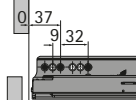

Positions for attaching Actro YOU / Quadro YOU drawer runner

AvanTech YOU drawer / pot-and-pan drawer

◀ Cabinet body front edge

-2,5 - 5 mm Push to open Silent

AvanTech YOU internal drawer / internal pot-and-pan drawer

◀ Cabinet body front edge