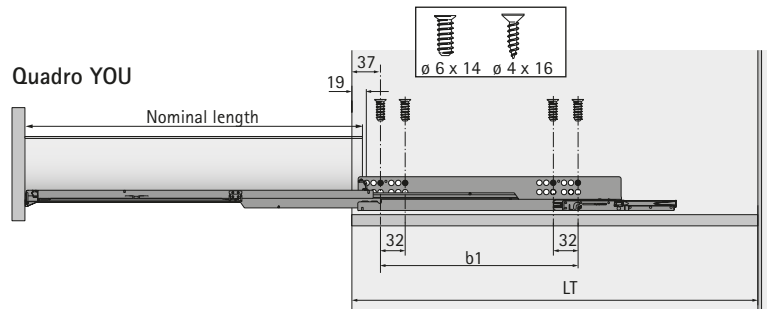

Nominal length mm	Hole spacing mm	
	b1	b2*
270	160	
300	160	
350	224	
400	224	
450	256	288
500	256	320
550	256	320
600	256	320
650	256	416

Notes

▶ Rear panel options	26 - 31	▶ Actro YOU / Quadro YOU	
▶ Internal front panel options	32 - 39	▶ drawer runners	42 - 43 / 46 - 47
▶ Design options / accessories	40 - 41	▶ Push to open Silent	48 - 49
		▶ Quality criteria	80

hettich.com/short/9874cb