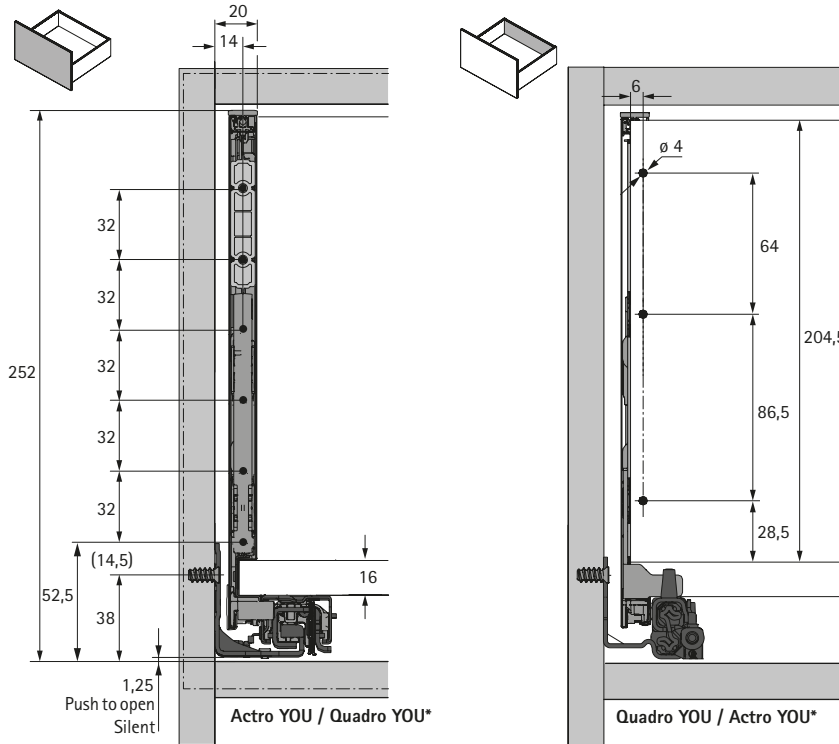

AvanTech YOU double walled drawer system

- ▶ Pot-and-pan drawer, height 251 mm
- ▶ Powder coated steel, silver / white / anthracite

Planning / installation dimensions

* All dimensions identical for Actro YOU and Quadro YOU