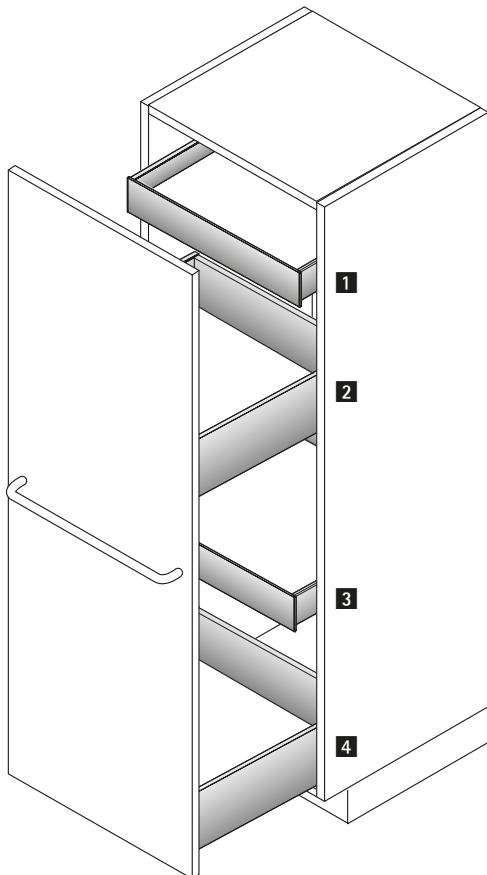

Example application

No.	Application	see pages
1	AvanTech YOU internal drawer	34
	Actro YOU with Silent System	42
2	AvanTech YOU pot-and-pan drawer	36
	Actro YOU with Silent System	42
3	AvanTech YOU internal drawer	34
	Actro YOU with Silent System	42
4	AvanTech YOU pot-and-pan drawer	36
	Actro YOU with Silent System	42