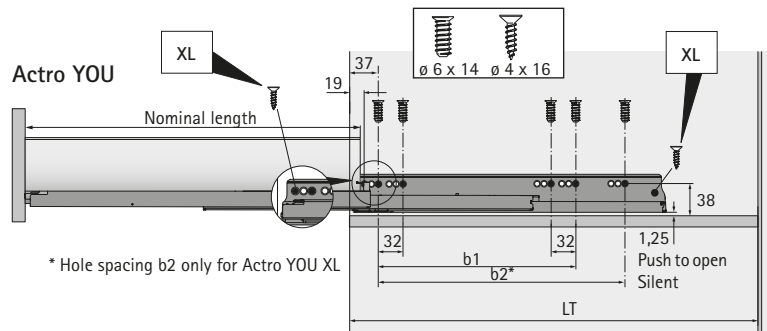

Positions for attaching Actro YOU / Quadro YOU drawer runner

AvanTech YOU drawer / pot-and-pan drawer

◀ Cabinet body front edge

-2,5 - 5 mm Push to open Silent

AvanTech YOU internal drawer / internal pot-and-pan drawer

◀ Cabinet body front edge

◀ Cabinet body front edge Push to open Silent
Push to open

* Hole spacing b2 only for Actro YOU XL