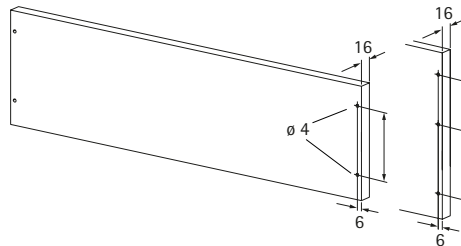

► Planning / installation dimensions

Planning / installation dimensions

H 101

H 139

H 187

H 251

AvanTech YOU double walled drawer system

► Planning / installation dimensions