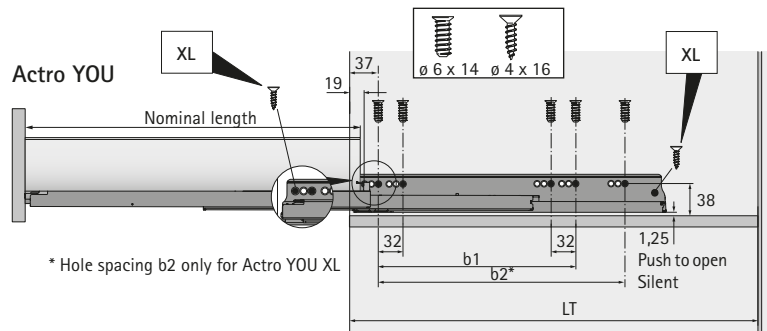

AvanTech YOU drawer / pot-and-pan drawer

◀ Cabinet body front edge

-2,5 - 5 mm Push to open Silent

AvanTech YOU internal drawer / internal pot-and-pan drawer

◀ Cabinet body front edge

◀ Cabinet body front edge Push to open Silent Push to open