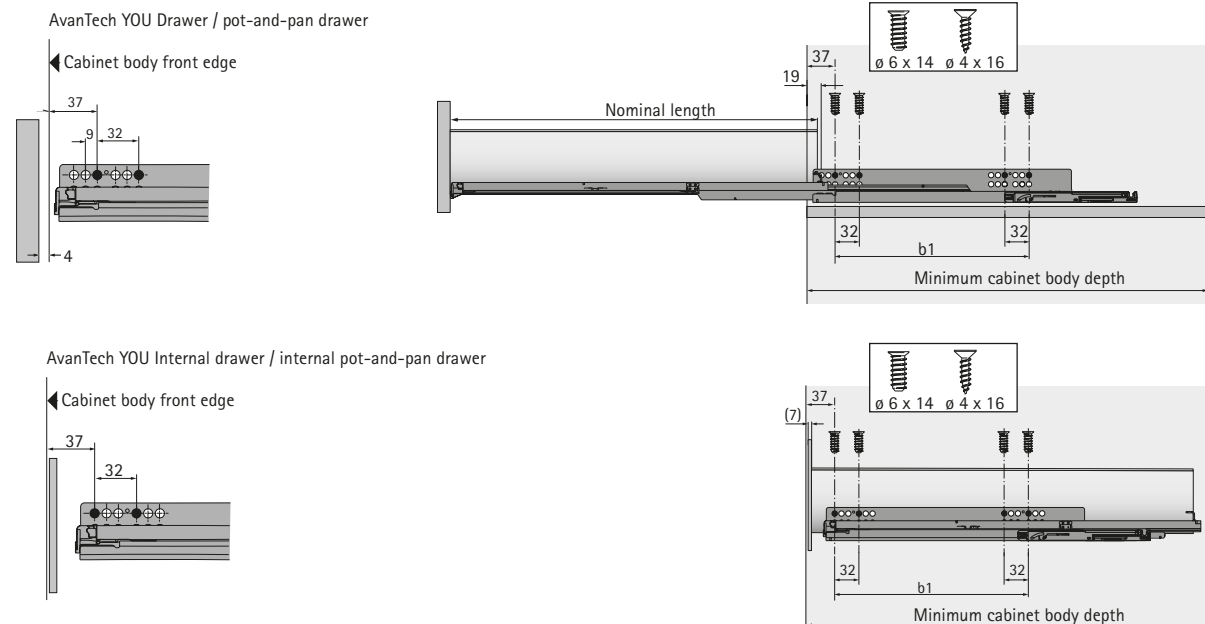

AvanTech YOU double walled drawer system

- ▶ Quadro YOU drawer runner with Push to open
- ▶ For AvanTech YOU or wooden drawers

Lengthwise cross-section

Installation dimensions with Silent System / Push to open Silent