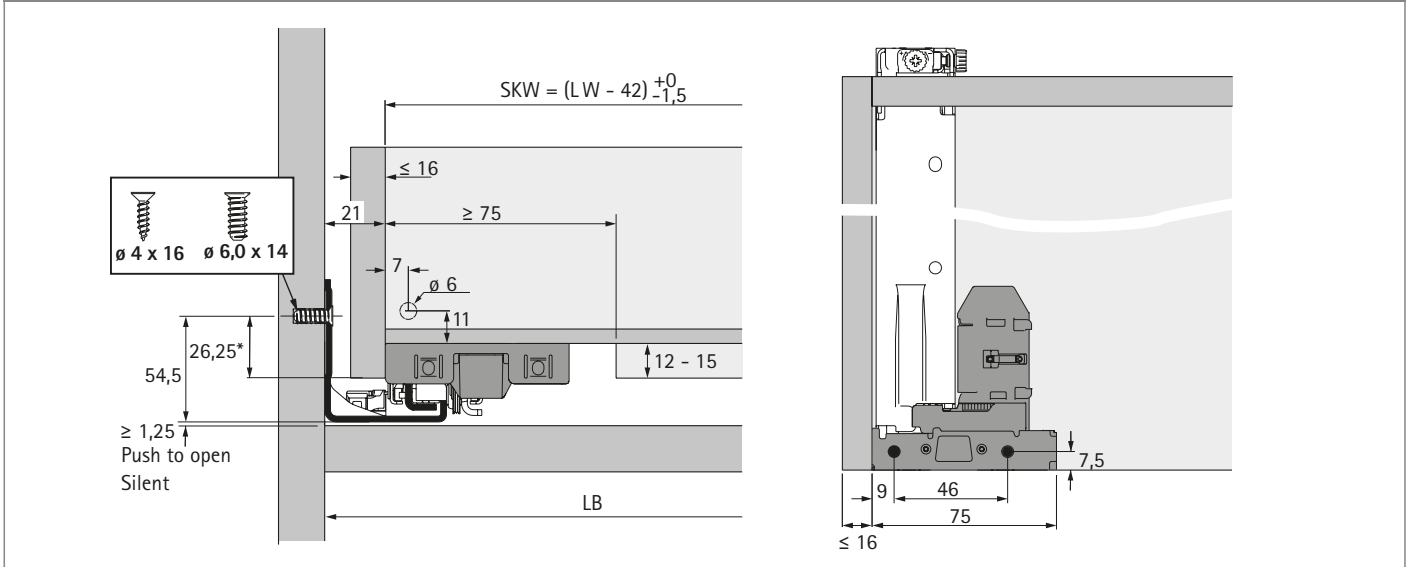

Drawer runners for wooden drawers

▶ Actro 5D full extension runner with Silent System, optionally with Push to open Silent

Actro 5D catch

- Tool-less, intuitive side adjustment up to +/- 1.5 mm
- Plastic, anthracite

Depth adjustment

- Tool-less installation and adjustment up to + 4 mm
- For optional use with inset front panels
- Plastic, grey

Set comprises:

- 2 depth adjusters
- 2 activators

Cabinet side	Order no.	PU
left / right	9 257 268	1 pair
left	9 257 266	100 ea.
right	9 257 267	100 ea.

Cabinet side	Order no.	PU
left / right	9 257 706	1 set

Front cross section