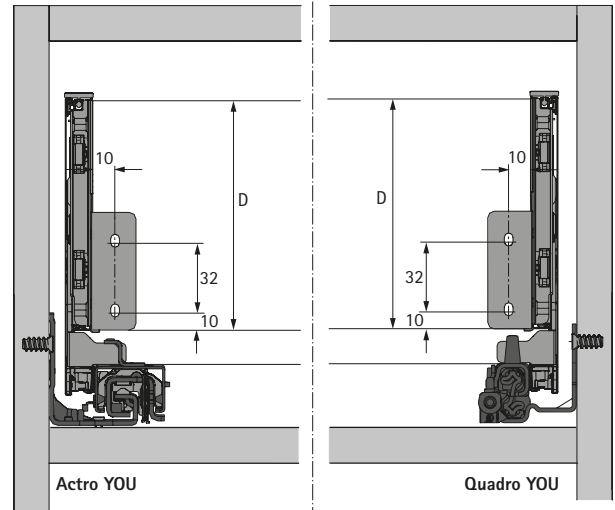

AvanTech YOU double walled drawer system

► Planning / installation dimensions

Planning / installation dimensions

H 101

H 139

H 187

H 251