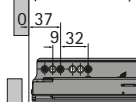

Positions for attaching Actro YOU / Quadro YOU drawer runner

AvanTech YOU drawer / pot-and-pan drawer

◀ Cabinet body front edge

-2,5 - 5 mm Push to open Silent

AvanTech YOU internal drawer / internal pot-and-pan drawer

◀ Cabinet body front edge

◀ Cabinet body front edge Push to open Silent Push to open