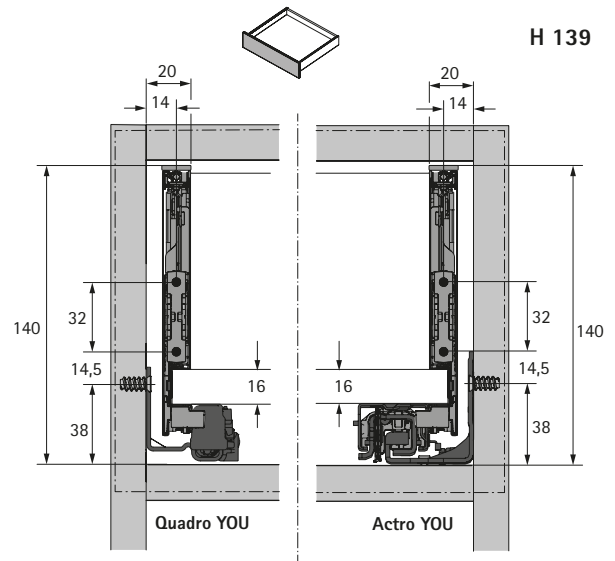

AvanTech YOU double walled drawer system

► Planning / installation dimensions

Planning / installation dimensions

H 101

H 139

H 187

H 251

AvanTech YOU double walled drawer system