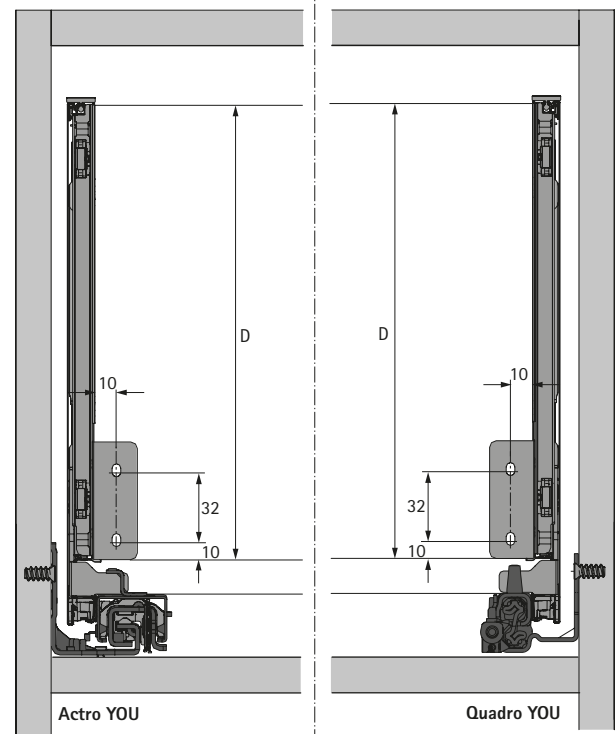

Planning / installation dimensions

H 101

H 139

H 187

H 251

Planning / installation dimensions

NL mm	Actro YOU Quadro YOU	Actro YOU XL	Quadro YOU		Actro YOU		
			S	M	S	L	XL
270	160						
300	160						
350	224						
400	224						
450	256	288					
500	256	320					
550	256	320					
600	256	320					
650	256	416					