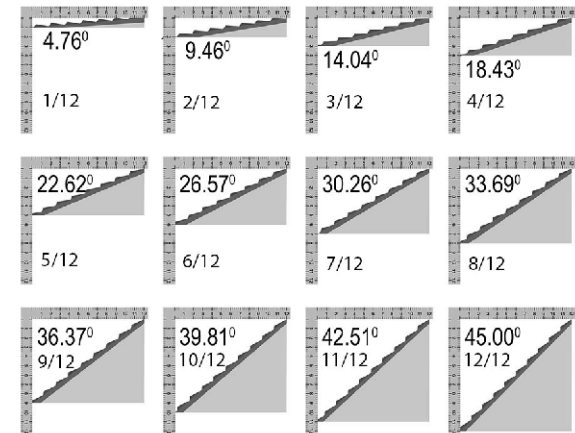

AKVRC10HP: ROOF CAP, VENTILATION, MIN. 4/12 PITCH, 10"

TOP VIEW

TYPICAL ROOF PITCHES

NOTE: THIS ROOF CAP IS MEANT FOR INSTALLATION ON A MINIMUM 4/12 ROOF PITCH. CUSTOMER SHOULD CONSULT THEIR ROOFING CONTRACTOR FOR INFORMATION, AND PROPER INSTALLATION.