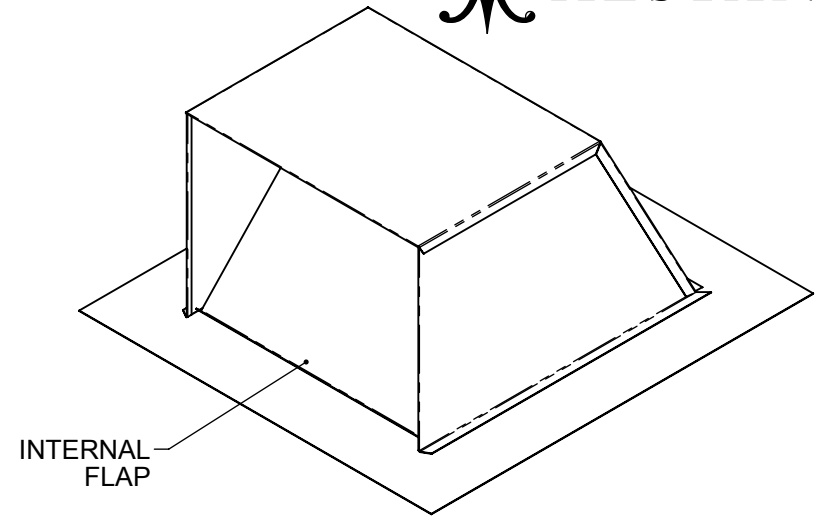

AKVRC10HP: ROOF CAP, VENTILATION, MIN. 4/12 PITCH, 10"

TOP VIEW

TYPICAL ROOF PITCHES

NOTE: THIS ROOF CAP IS MEANT FOR INSTALLATION ON A MINIMUM 4/12 ROOF PITCH. CUSTOMER SHOULD CONSULT THEIR ROOFING CONTRACTOR FOR INFORMATION, AND PROPER INSTALLATION.