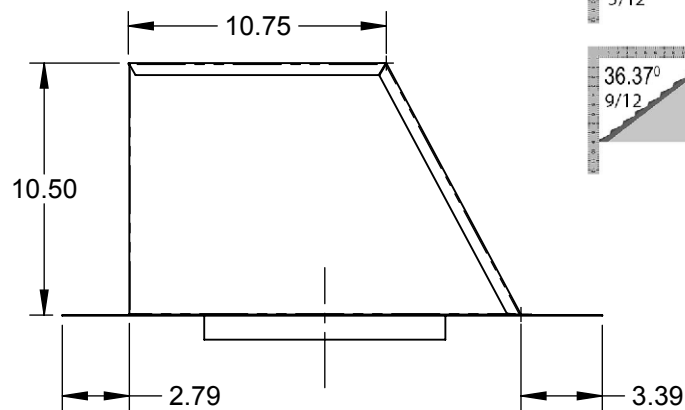

AKVRC10HP: ROOF CAP, VENTILATION, MIN. 4/12 PITCH, 10"

TOP VIEW

TYPICAL ROOF PITCHES

NOTE: THIS ROOF CAP IS MEANT FOR INSTALLATION ON A MINIMUM 4/12 ROOF PITCH. CUSTOMER SHOULD CONSULT THEIR ROOFING CONTRACTOR FOR INFORMATION, AND PROPER INSTALLATION.