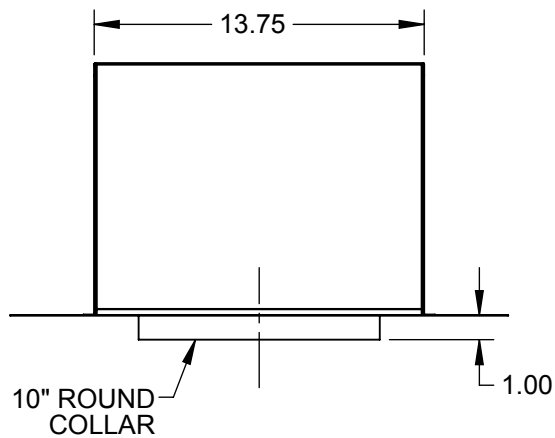

AKVRC10HP: ROOF CAP, VENTILATION, MIN. 4/12 PITCH, 10"

TOP VIEW

TYPICAL ROOF PITCHES

NOTE: THIS ROOF CAP IS MEANT FOR INSTALLATION ON A MINIMUM 4/12 ROOF PITCH. CUSTOMER SHOULD CONSULT THEIR ROOFING CONTRACTOR FOR INFORMATION, AND PROPER INSTALLATION.