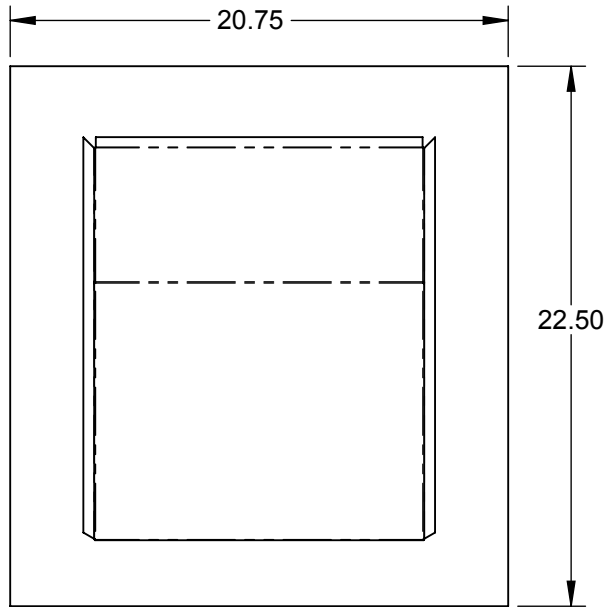

AKVRC10HP: ROOF CAP, VENTILATION, MIN. 4/12 PITCH, 10"

TOP VIEW

TYPICAL ROOF PITCHES

NOTE: THIS ROOF CAP IS MEANT FOR INSTALLATION ON A MINIMUM 4/12 ROOF PITCH. CUSTOMER SHOULD CONSULT THEIR ROOFING CONTRACTOR FOR INFORMATION, AND PROPER INSTALLATION.