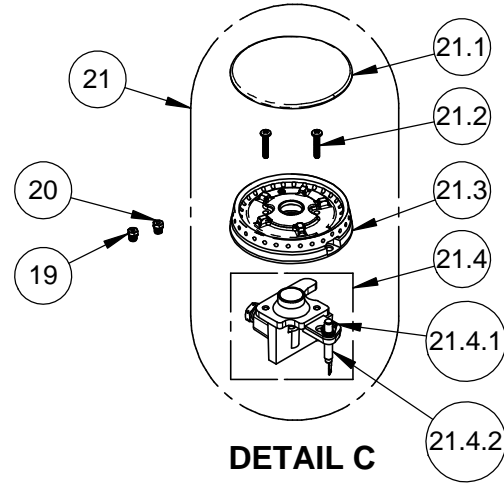

REPLACEMENT PARTS - POWER BURNER - AGPB24

DETAIL C