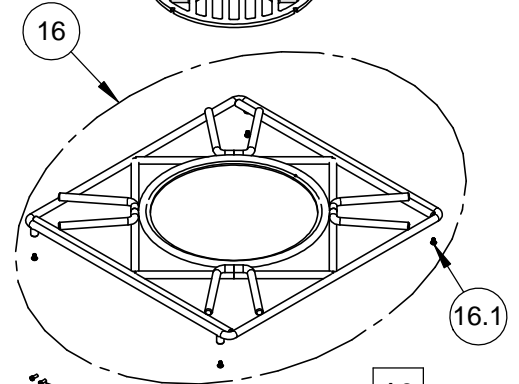

REPLACEMENT PARTS - POWER BURNER - AGPB24

DETAIL A

DETAIL C

DETAIL D