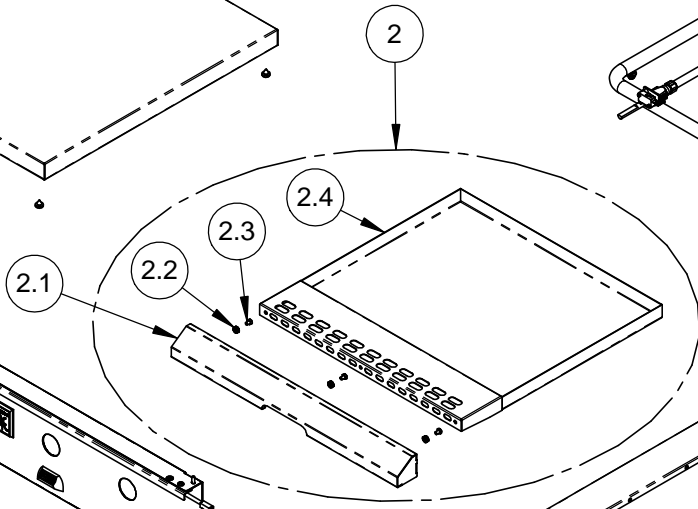

REPLACEMENT PARTS - POWER BURNER - AGPB24

DETAIL A

DETAIL C

DETAIL D