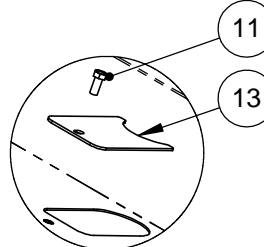

REPLACEMENT PARTS - POWER BURNER - AGPB24

DETAIL D