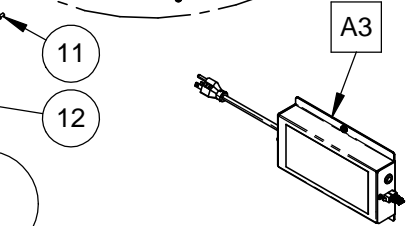

REPLACEMENT PARTS - POWER BURNER - AGPB24