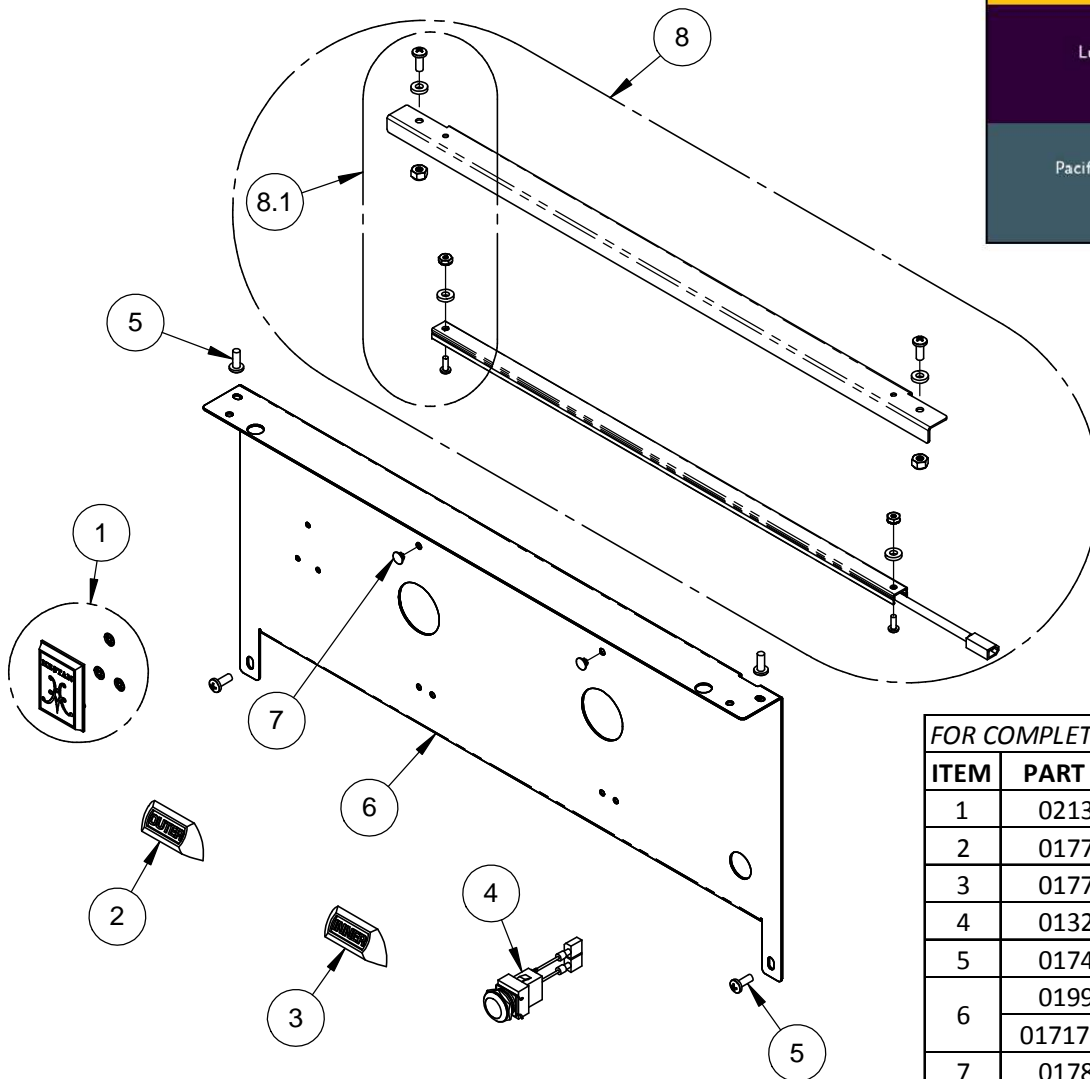

Sol	Citra	Matador	Tin Roof
Lush	Prince	Bora Bora	Grove
Pacific Fog	Stealth	Froth	Steeletto

COLOR CODE	COLOR
-BK	STEALTH - BLACK
-WH	FROTH - WHITE
-RD	METADOR - RED
-YW	SOL - YELLOW
-OR	CITRA - ORANGE
-BG	TIN ROOF - BURGUNDY
-PP	LUSH - PURPLE
-BU	PRINCE - BLUE
-GR	GROVE - GREEN
-GG	PACIFIC FOG - DARK GRAY
-TQ	BORA BORA - TURQUOISE

FOR COMPLETE ASSEMBLY OF ITEMS 1-8 --> ORDER P/N 021385-XX

ITEM	PART NO.	DESCRIPTION	QTY
1	021388	SERVICE, SMALL HESTAN LOGO W/ RETAINING RINGS	1
2	017730	ASSY., VALVE MARKER, OUTER	1
3	017728	ASSY., VALVE MARKER, INNER	1
4	013244	SWITCH, PUSHBUTTON, 19mm, SPST, 10A, 250VAC	1
5	017429	SERVICE, MS, 10-24 X 1/2, PH, PAN, SS, PKG 6	1
6	019900	PANEL, CONTROL, POWER BURNER (NO COLOR)	1
	017171-XX	PANEL, CONTROL, POWER BURNER, COLOR	
7	017808	SERVICE, PLUG, 1/4-20 SHCS, CHROME, PKG 5	1
8	021389	SERVICE, LED LIGHT BAR ASSY, POWER BURNER	1
8.1	017836	SERVICE, LED BAR FASTENERS	1

*SPECIFY COLOR WHEN ORDERING

DESCRIPTION	SERVICE, ASSY., PANEL, CONTROL, POWER BURNER
DRAWING NO	

A1