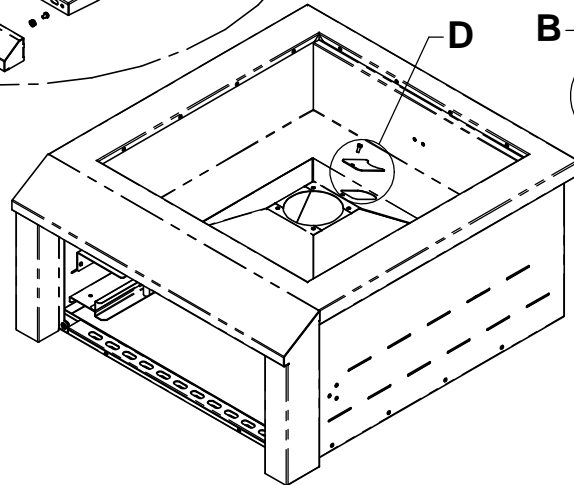

REPLACEMENT PARTS - POWER BURNER - AGPB24

DETAIL A

DETAIL C

DETAIL D