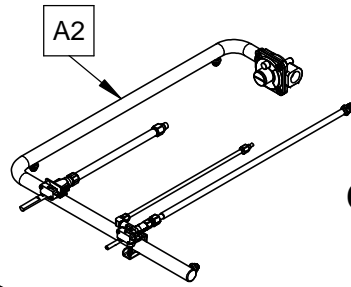

REPLACEMENT PARTS - POWER BURNER - AGPB24

DETAIL A

DETAIL C

DETAIL D