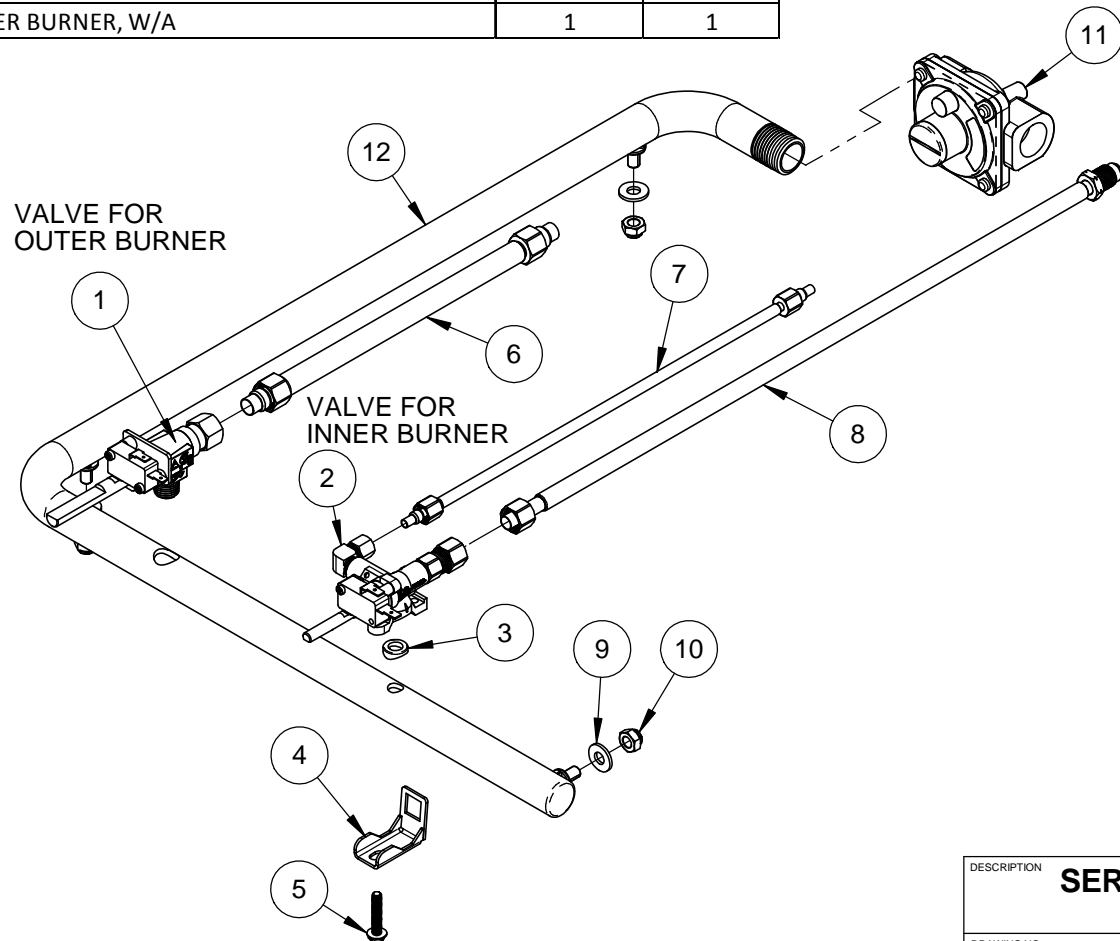

FOR COMPLETE ASSEMBLY OF ITEMS 1-8 --> ORDER P/N 021385-XX

ITEM	PART NO.	DESCRIPTION	QTY
1	021388	SERVICE, SMALL HESTAN LOGO W/ RETAINING RINGS	1
2	017730	ASSY., VALVE MARKER, OUTER	1
3	017728	ASSY., VALVE MARKER, INNER	1
4	013244	SWITCH, PUSHBUTTON, 19mm, SPST, 10A, 250VAC	1
5	017429	SERVICE, MS, 10-24 X 1/2, PH, PAN, SS, PKG 6	1
6	019900	PANEL, CONTROL, POWER BURNER (NO COLOR)	1
	017171-XX	PANEL, CONTROL, POWER BURNER, COLOR	
7	017808	SERVICE, PLUG, 1/4-20 SHCS, CHROME, PKG 5	1
8	021389	SERVICE, LED LIGHT BAR ASSY, POWER BURNER	1
8.1	017836	SERVICE, LED BAR FASTENERS	1

**\*SPECIFY COLOR WHEN ORDERING**

DESCRIPTION	<b>SERVICE, ASSY., PANEL, CONTROL, POWER BURNER</b>
DRAWING NO	

A1

ITEM	PART NO.	DESCRIPTION	AGPB24-NG	AGPB24-LP
			QTY	
1	018015	VALVE, HIGH-MED-LOW, A23-HN-NG ( <b>NG MODELS</b> )	1	-
	018600	VALVE, HIGH-MED-LOW, A23-HN-LP ( <b>LP MODELS</b> )	-	1
2	007174	VALVE, SADDLE-MOUNT, DUAL, AX00B	1	1
3	010180	SERVICE, GASKET, VALVE, SADDLE-MOUNT, SEVEN-U, PKG 5	1	1
4	006997	CLAMP, GAS VALVE	1	1
5	010345	SERVICE, MS, 10-32 X 1.00, SL, HEXWAS, SS, PKG 4	1	1
6	014913	HOSE, FLEX, 3/8 OD, 9", F-F, NUT/FERRULE ( <b>OUTER BURNER</b> )	1	1
7	005687	HOSE, FLEX, 3/16 OD, 12", F-F, NUT/FERRULE ( <b>INNER BURNER</b> )	1	1
8	017423	SERVICE, HOSE, FLEX, 5/16 OD, 18", F-M ( <b>INNER BURNER</b> )	1	1
9	011714	SERVICE, WSH, FLAT, 1/4 SAE, SS, PKG 4	1	1
10	010240	SERVICE, NUT, LCK, EXPANDING, 1/4-20, SS, PKG 8	1	1
11	006239	REGULATOR, STRAIGHT-THRU, 1/2"NPT, NG ( <b>NG MODELS</b> )	1	-
	013940	REGULATOR, STRAIGHT-THRU, 1/2"NPT, LP ( <b>LP MODELS</b> )	-	1
12	17225	MANIFOLD, POWER BURNER, W/A	1	1