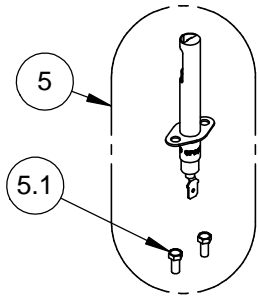

REPLACEMENT PARTS - POWER BURNER - AGPB24

DETAIL A