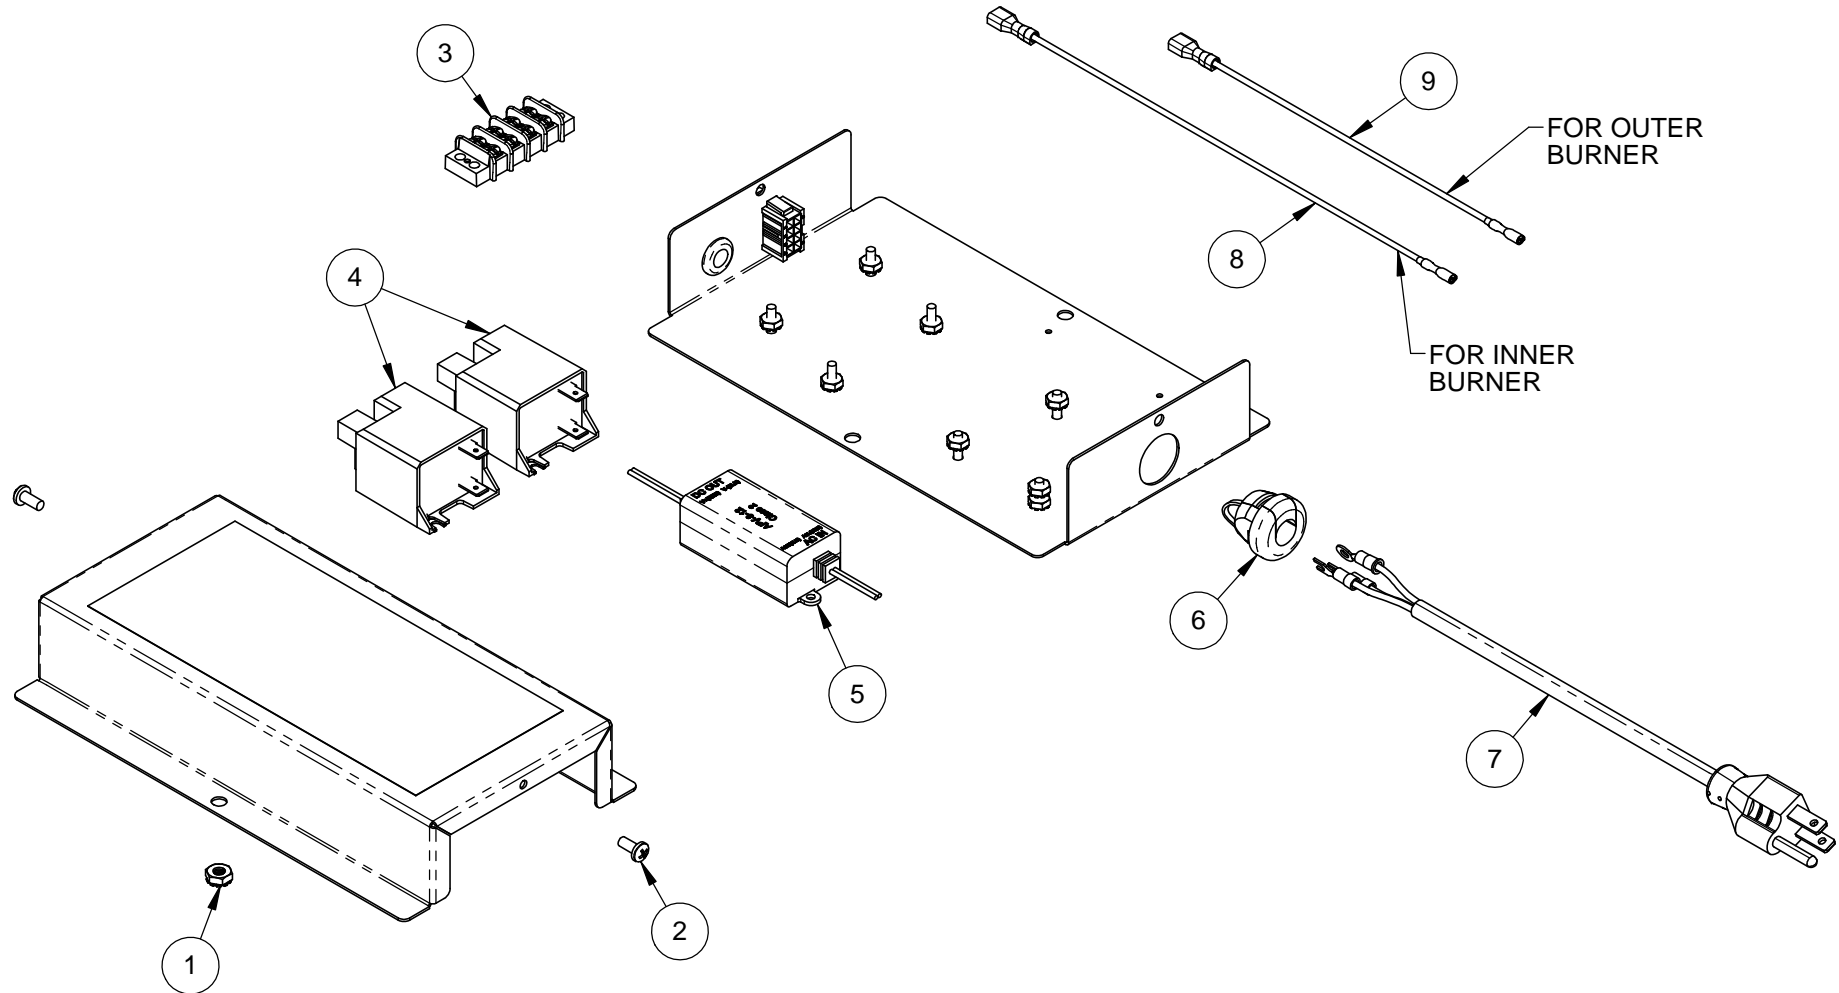

**\*SPECIFY COLOR WHEN ORDERING**

DESCRIPTION	<b>SERVICE, ASSY., PANEL, CONTROL, POWER BURNER</b>
DRAWING NO	

A1

ITEM	PART NO.	DESCRIPTION	AGPB24-NG	AGPB24-LP
			QTY	
1	018015	VALVE, HIGH-MED-LOW, A23-HN-NG ( <b>NG MODELS</b> )	1	-
	018600	VALVE, HIGH-MED-LOW, A23-HN-LP ( <b>LP MODELS</b> )	-	1
2	007174	VALVE, SADDLE-MOUNT, DUAL, AX00B	1	1
3	010180	SERVICE, GASKET, VALVE, SADDLE-MOUNT, SEVEN-U, PKG 5	1	1
4	006997	CLAMP, GAS VALVE	1	1
5	010345	SERVICE, MS, 10-32 X 1.00, SL, HEXWAS, SS, PKG 4	1	1
6	014913	HOSE, FLEX, 3/8 OD, 9", F-F, NUT/FERRULE ( <b>OUTER BURNER</b> )	1	1
7	005687	HOSE, FLEX, 3/16 OD, 12", F-F, NUT/FERRULE ( <b>INNER BURNER</b> )	1	1
8	017423	SERVICE, HOSE, FLEX, 5/16 OD, 18", F-M ( <b>INNER BURNER</b> )	1	1
9	011714	SERVICE, WSH, FLAT, 1/4 SAE, SS, PKG 4	1	1
10	010240	SERVICE, NUT, LCK, EXPANDING, 1/4-20, SS, PKG 8	1	1
11	006239	REGULATOR, STRAIGHT-THRU, 1/2"NPT, NG ( <b>NG MODELS</b> )	1	-
	013940	REGULATOR, STRAIGHT-THRU, 1/2"NPT, LP ( <b>LP MODELS</b> )	-	1
12	17225	MANIFOLD, POWER BURNER, W/A	1	1

**HESTAN**

DESCRIPTION	<b>SERVICE, ASSY., GAS MANIFOLD, POWER BURNER</b>
DRAWING NO	<b>A2</b>

FOR COMPLETE ASSEMBLY --> ORDER P/N 021378

ITEM	PART NO.	DESCRIPTION	QTY
1	011716	SERVICE, NUT, KEPS, #10-32, SS, PKG 4	1
2	011857	SERVICE, MS, 8-32 X .375, PH, PAN, SS, PKG 6	1
3	001457	TERMINAL BLOCK, 4 CIRCUIT, 3/8" SPACING	1
4	000529	MODULE, EGO RE-IGNITER, RI120A-1	2
5	023837	SERVICE, KIT, LED DRIVER REPLACEMENT	1
6	005862	STRAIN RELIEF, SNAP-IN, 3/4" KNOCKOUT	1
7	023755	SERVICE, CORD, POWER, 79", 3 BLADE PLUG, WITH TERMINALS	1
8	011658	SERVICE, WIRE, IGNITER, 18"	1
9	011655	SERVICE, WIRE, IGNITER, 13"	1