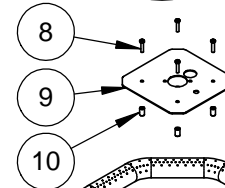

REPLACEMENT PARTS - POWER BURNER - AGPB24

DETAIL A

DETAIL C

DETAIL D