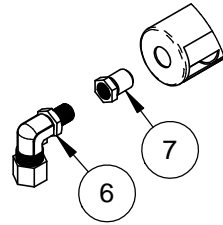

DETAIL B
SCALE 1 : 4