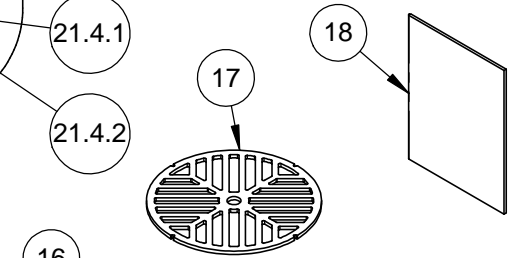

REPLACEMENT PARTS - POWER BURNER - AGPB24

DETAIL C