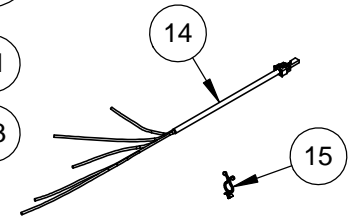

REPLACEMENT PARTS - POWER BURNER - AGPB24