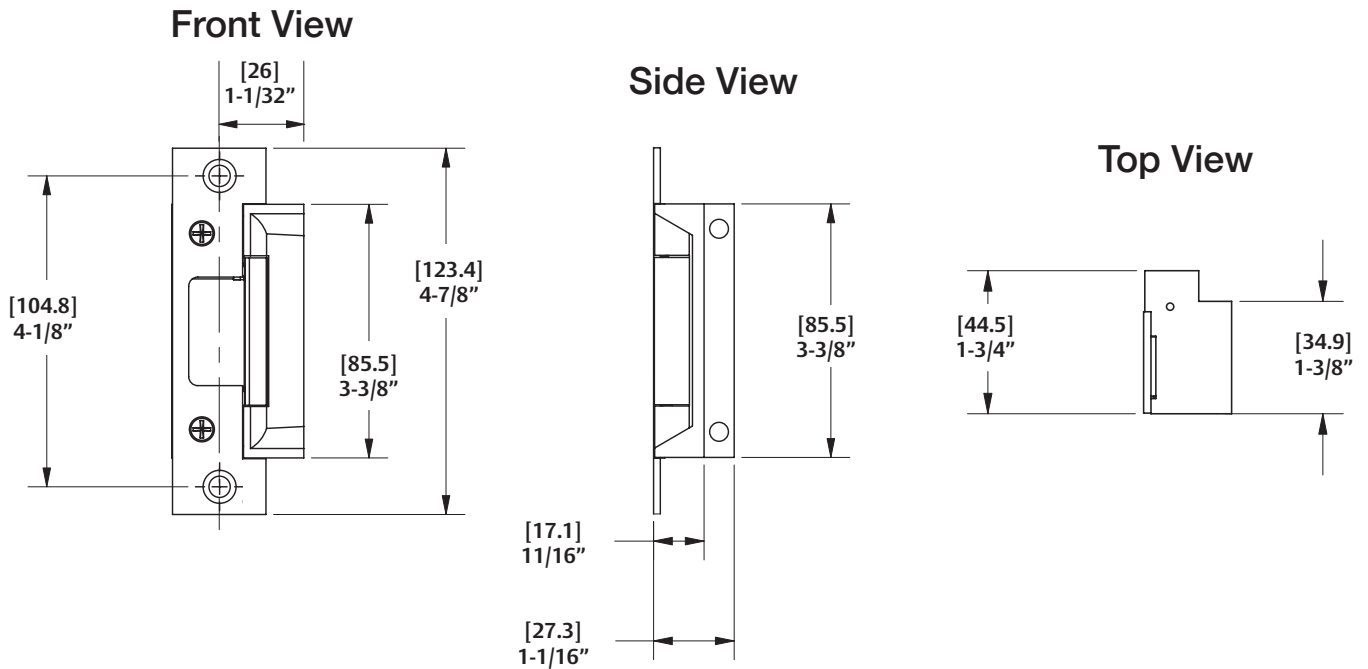

HES 5000 Electric Strike Dimensional Drawings

diagram shown with 501 option