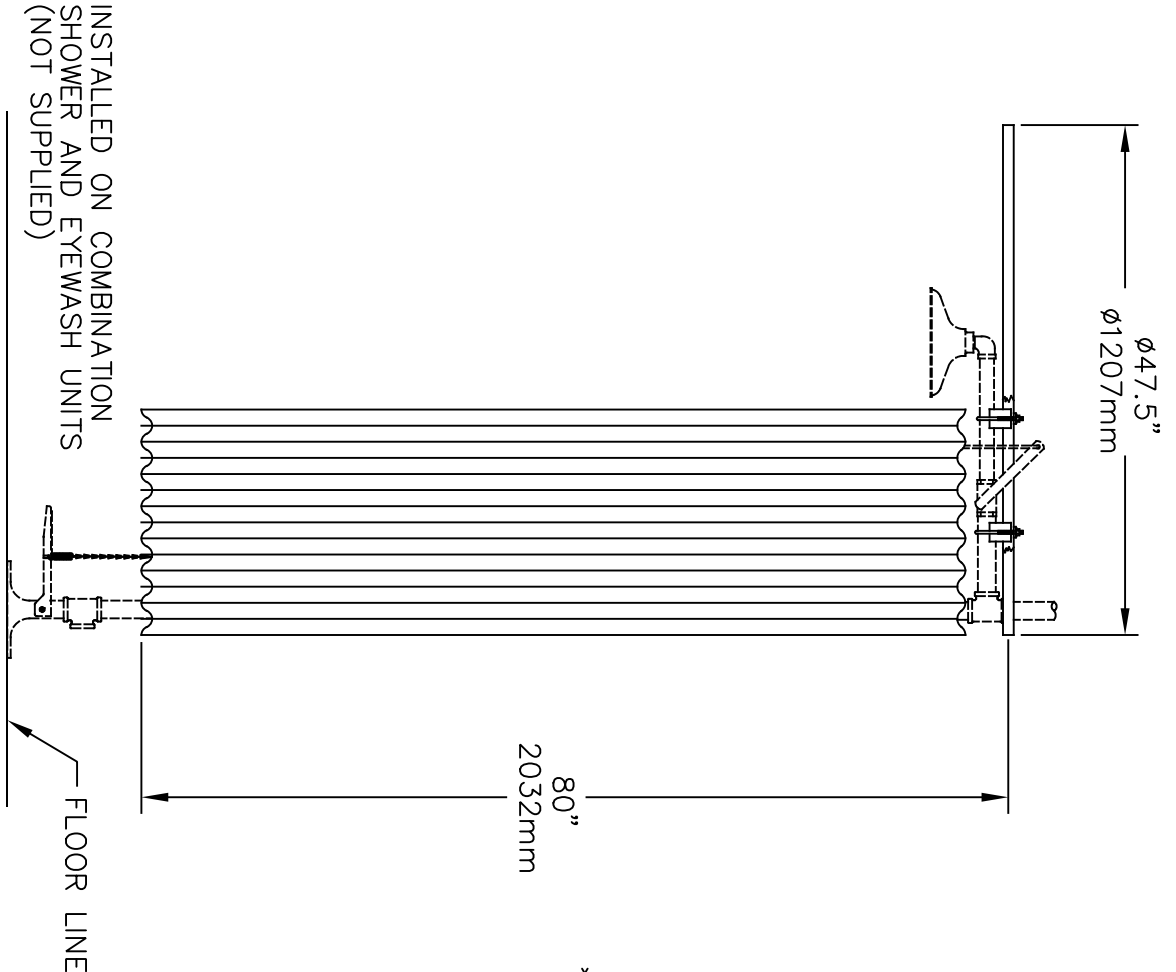

## SPECIFICATIONS

---

Model 9037 protects your personnel by providing shower privacy for removal of contaminated clothing with our easy-to-install privacy curtain. It is designed to be used on horizontal emergency drench shower or combination emergency drench shower and eyewash units. This tyvek yellow curtain can be installed on new or previously installed models. With a quick sweep of the hand on both sides, the curtain wraps around to enclose the shower and user. Durability is provided by the corrosion resistant curtain rod. Partial water containment is provided by the curtain which helps minimize the danger of equipment damage. Privacy gown is included in the pocket of the curtain. Curtain length: 78" (198.1 cm) diameter of Curtain Rod: 47-1/2" (120.6 cm).

## APPLICATIONS

---

**NOTE:**  
 \* THE ANSI STANDARD SPECIFIES SHOWER HEAD HEIGHT TO BE 82" (2083mm) TO 96" (2438mm) ABOVE THE FLOOR.

		1455 KLEPPELANE SPARKS, NEVADA 89431 (775) 359-4712 FAX (775) 359-7424 EMAIL: HAWS@HAWSCO.COM WEBSITE: WWW.HAWSCO.COM	
ECON NO:	REVISED PER:	BY:	MODEL(S)
CON: 5796	DATE:	05-91	9037
APPROVED:	DATE:	04/20/22	SCALE: 1:18.02
FV	DATE:	04/20/22	DRAWING TYPE:
			INSTALLATION
			SIZE: A
			SHEET: 1 OF 1
			REVISION: 8
			PART NUMBER: 0002080217.D