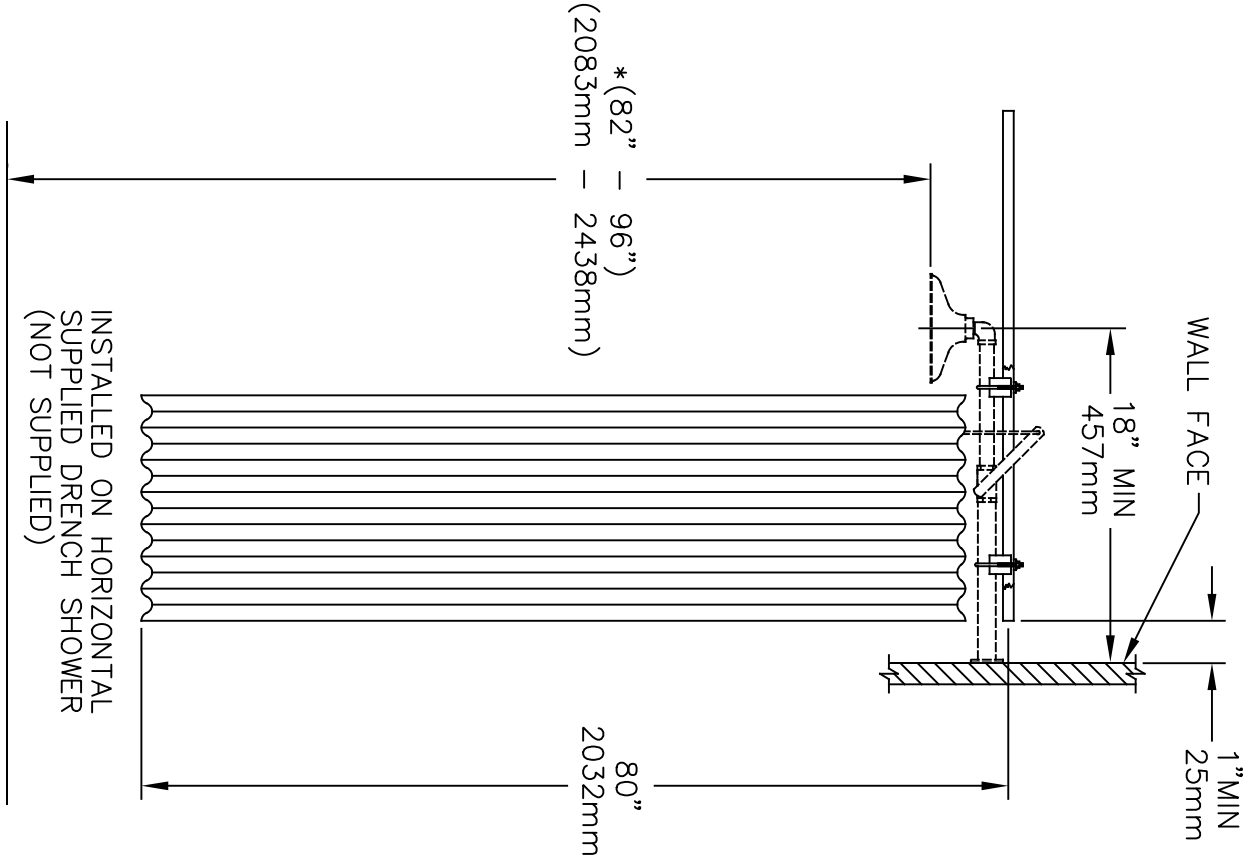

## SPECIFICATIONS

---

Model 9037 protects your personnel by providing shower privacy for removal of contaminated clothing with our easy-to-install privacy curtain. It is designed to be used on horizontal emergency drench shower or combination emergency drench shower and eyewash units. This tyvek yellow curtain can be installed on new or previously installed models. With a quick sweep of the hand on both sides, the curtain wraps around to enclose the shower and user. Durability is provided by the corrosion resistant curtain rod. Partial water containment is provided by the curtain which helps minimize the danger of equipment damage. Privacy gown is included in the pocket of the curtain. Curtain length: 78" (198.1 cm) diameter of Curtain Rod: 47-1/2" (120.6 cm).

## APPLICATIONS

---

**NOTE:**  
 \* THE ANSI STANDARD SPECIFIES SHOWER HEAD HEIGHT TO BE 82" (2083mm) TO 96" (2438mm) ABOVE THE FLOOR.

		1455 KLEPPELANE SPARKS, NEVADA 89431 (775) 359-4712 FAX (775) 359-7424 EMAIL: HAWS@HAWSCO.COM WEBSITE: WWW.HAWSCO.COM	
ECON NO:	REVISED PER:	BY:	MODEL(S)
CON: 5796	DATE:	05-91	9037
APPROVED:	DATE:	04/20/22	SCALE: 1:18.02
FV	DATE:	04/20/22	DRAWING TYPE:
			INSTALLATION
			SIZE: A
			SHEET: 1 OF 1
			REVISION: 8
			PART NUMBER: 0002080217.D