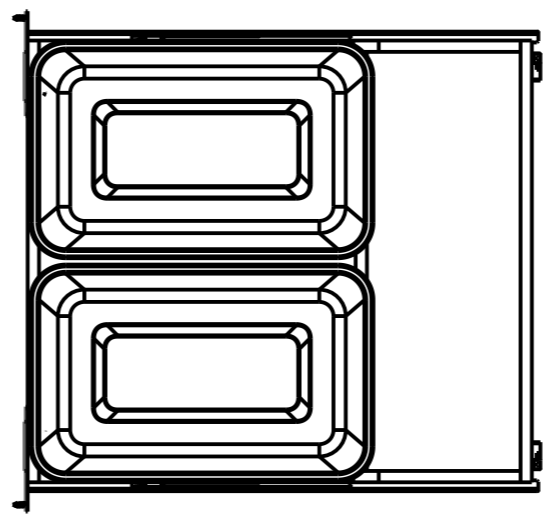

PATENTED
6 WAY DOOR
MOUNTING
ADJUSTABLE
SYSTEM

HR ITEM NUMBER	PRODUCT DESCRIPTION
CDM-WBMD3521B	DOUBLE 35 QT WOOD BOTTOM-MOUNT SOFT-CLOSE TRASHCAN PULLOUT, DOOR MOUNTING, BLACK
CDM-WBMD3521WH	DOUBLE 35 QT WOOD BOTTOM-MOUNT SOFT-CLOSE TRASHCAN PULLOUT, DOOR MOUNTING, WHITE
CDM-WBMD3521G	DOUBLE 35 QT WOOD BOTTOM-MOUNT SOFT-CLOSE TRASHCAN PULLOUT, DOOR MOUNTING, GREY

DOCUMENT STATUS **Released**
UNLESS OTHERWISE SPECIFIED DIMENSIONS ARE IN INCHES (IN)

MATERIAL WHITE BIRCH FINISH UV COATED

THIRD ANGLE PROJECTION DATE 10FEB2023

DESCRIPTION
DOUBLE 35 QUART WOOD BOTTOM-MOUNT SOFT-CLOSE TRASHCAN PULLOUT FOR DOOR MOUNTING

DRAWING NUMBER CDM-WBMD21		REV A
SIZE A3	SCALE 0.125	SHEET 1 / 1