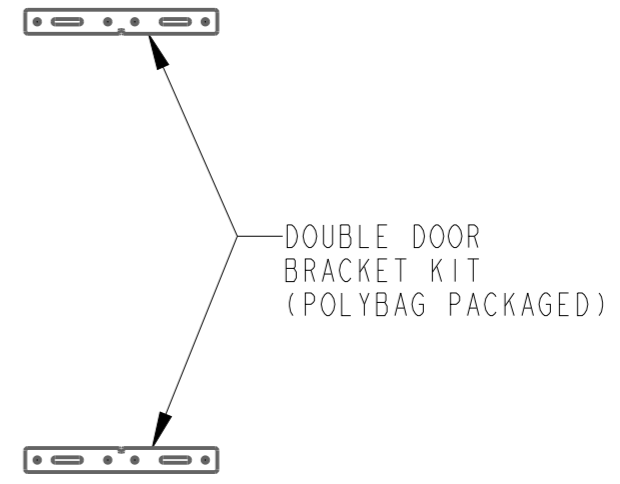

PATENTED
6 WAY DOOR
MOUNTING
ADJUSTABLE
SYSTEM

HR ITEM NUMBER	PRODUCT DESCRIPTION
CDM-WBMD3521B	DOUBLE 35 QT WOOD BOTTOM-MOUNT SOFT-CLOSE TRASHCAN PULLOUT, DOOR MOUNTING, BLACK
CDM-WBMD3521WH	DOUBLE 35 QT WOOD BOTTOM-MOUNT SOFT-CLOSE TRASHCAN PULLOUT, DOOR MOUNTING, WHITE
CDM-WBMD3521G	DOUBLE 35 QT WOOD BOTTOM-MOUNT SOFT-CLOSE TRASHCAN PULLOUT, DOOR MOUNTING, GREY

DOCUMENT STATUS **Released**
UNLESS OTHERWISE SPECIFIED DIMENSIONS ARE IN INCHES (IN)

MATERIAL WHITE BIRCH FINISH UV COATED

THIRD ANGLE PROJECTION DATE 10FEB2023

DESCRIPTION
DOUBLE 35 QUART WOOD BOTTOM-MOUNT SOFT-CLOSE TRASHCAN PULLOUT FOR DOOR MOUNTING