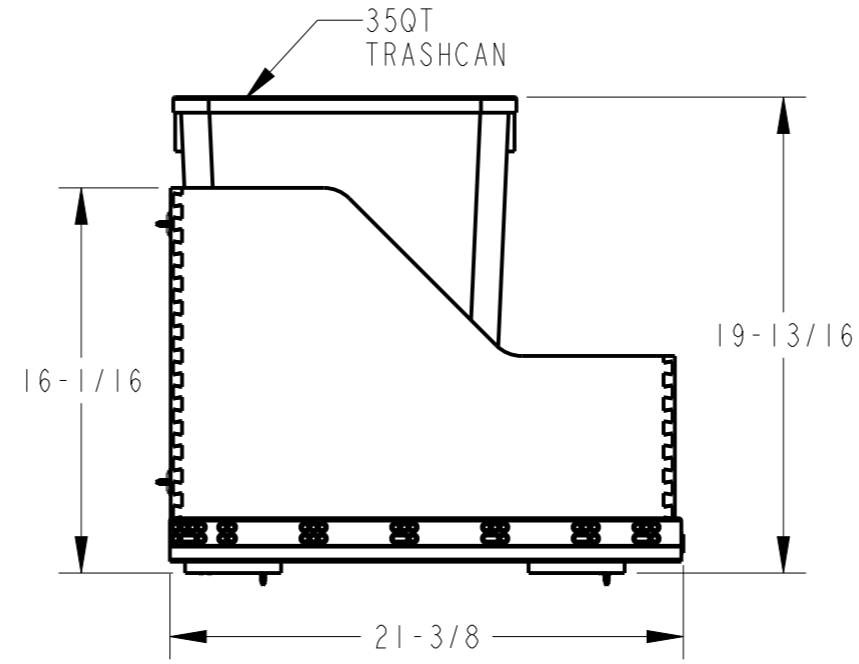

PATENTED
6 WAY DOOR
MOUNTING
ADJUSTABLE
SYSTEM

HR ITEM NUMBER	PRODUCT DESCRIPTION
CDM-WBMD3521B	DOUBLE 35 QT WOOD BOTTOM-MOUNT SOFT-CLOSE TRASHCAN PULLOUT, DOOR MOUNTING, BLACK
CDM-WBMD3521WH	DOUBLE 35 QT WOOD BOTTOM-MOUNT SOFT-CLOSE TRASHCAN PULLOUT, DOOR MOUNTING, WHITE
CDM-WBMD3521G	DOUBLE 35 QT WOOD BOTTOM-MOUNT SOFT-CLOSE TRASHCAN PULLOUT, DOOR MOUNTING, GREY

DOCUMENT STATUS **Released**
UNLESS OTHERWISE SPECIFIED DIMENSIONS ARE IN INCHES (IN)

MATERIAL WHITE BIRCH FINISH UV COATED

THIRD ANGLE PROJECTION DATE 10FEB2023

DESCRIPTION
DOUBLE 35 QUART WOOD BOTTOM-MOUNT SOFT-CLOSE TRASHCAN PULLOUT FOR DOOR MOUNTING

DRAWING NUMBER CDM-WBMD21		REV A
SIZE A3	SCALE 0.125	SHEET 1 / 1