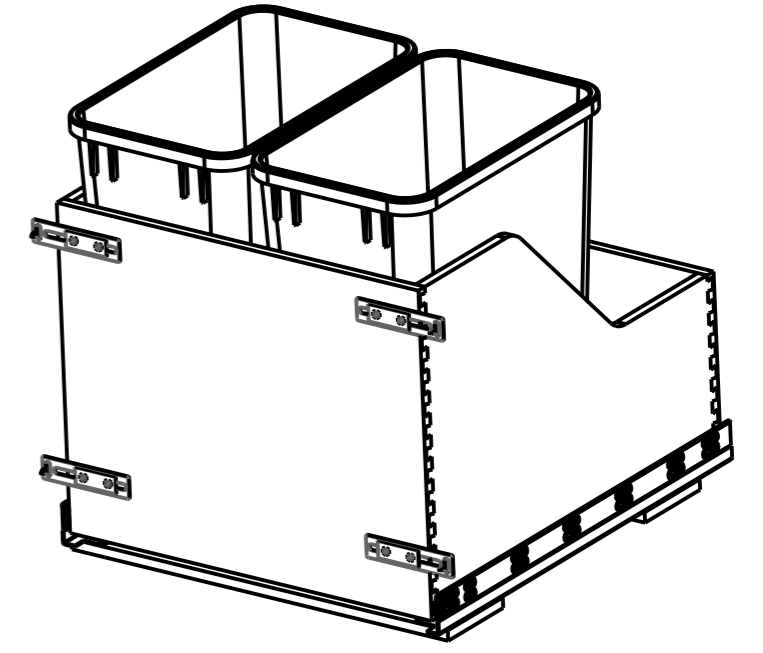

PATENTED
6 WAY DOOR
MOUNTING
ADJUSTABLE
SYSTEM

HR ITEM NUMBER	PRODUCT DESCRIPTION
CDM-WBMD3521B	DOUBLE 35 QT WOOD BOTTOM-MOUNT SOFT-CLOSE TRASHCAN PULLOUT, DOOR MOUNTING, BLACK
CDM-WBMD3521WH	DOUBLE 35 QT WOOD BOTTOM-MOUNT SOFT-CLOSE TRASHCAN PULLOUT, DOOR MOUNTING, WHITE
CDM-WBMD3521G	DOUBLE 35 QT WOOD BOTTOM-MOUNT SOFT-CLOSE TRASHCAN PULLOUT, DOOR MOUNTING, GREY

DOCUMENT STATUS **Released**
UNLESS OTHERWISE SPECIFIED DIMENSIONS ARE IN INCHES (IN)

MATERIAL WHITE BIRCH FINISH UV COATED

THIRD ANGLE PROJECTION DATE 10FEB2023

DESCRIPTION
DOUBLE 35 QUART WOOD BOTTOM-MOUNT SOFT-CLOSE TRASHCAN PULLOUT FOR DOOR MOUNTING