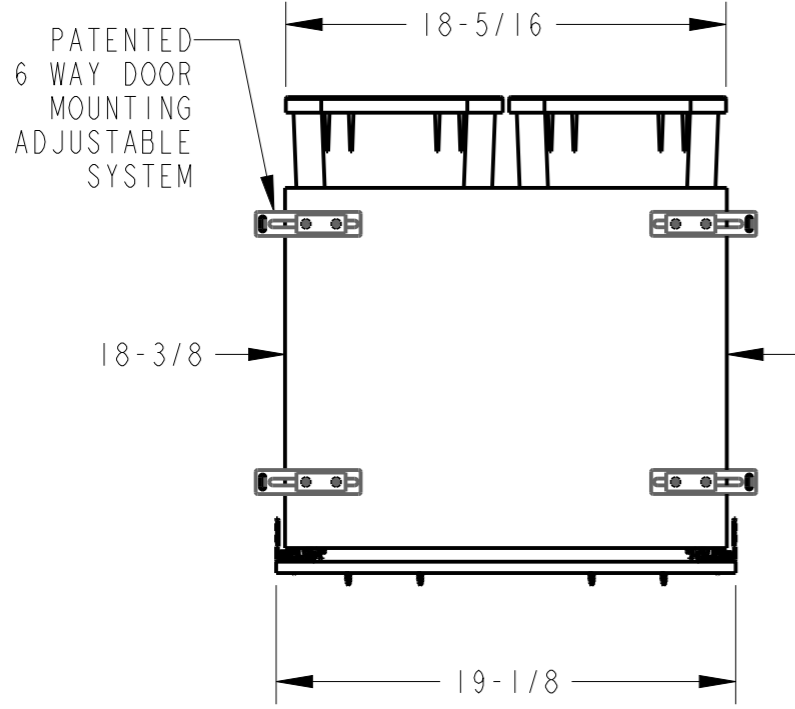

PATENTED
6 WAY DOOR
MOUNTING
ADJUSTABLE
SYSTEM

HR ITEM NUMBER	PRODUCT DESCRIPTION
CDM-WBMD3521B	DOUBLE 35 QT WOOD BOTTOM-MOUNT SOFT-CLOSE TRASHCAN PULLOUT, DOOR MOUNTING, BLACK
CDM-WBMD3521WH	DOUBLE 35 QT WOOD BOTTOM-MOUNT SOFT-CLOSE TRASHCAN PULLOUT, DOOR MOUNTING, WHITE
CDM-WBMD3521G	DOUBLE 35 QT WOOD BOTTOM-MOUNT SOFT-CLOSE TRASHCAN PULLOUT, DOOR MOUNTING, GREY

DOCUMENT STATUS **Released**
UNLESS OTHERWISE SPECIFIED DIMENSIONS ARE IN INCHES (IN)

MATERIAL WHITE BIRCH FINISH UV COATED

THIRD ANGLE PROJECTION DATE 10FEB2023

DESCRIPTION
DOUBLE 35 QUART WOOD BOTTOM-MOUNT SOFT-CLOSE TRASHCAN PULLOUT FOR DOOR MOUNTING

DRAWING NUMBER CDM-WBMD21		REV A
SIZE A3	SCALE 0.125	SHEET 1 / 1