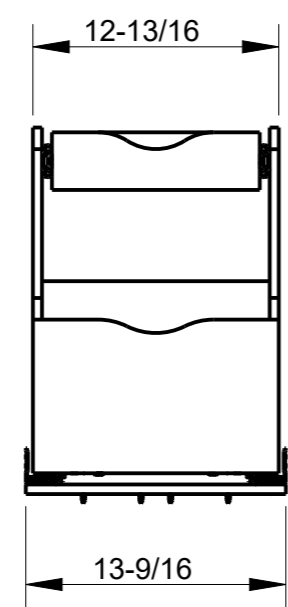

8 7 6 5 4 3 2 1

F E D C B A

PINS
(4X PER DIVIDER BOARD)

DIVIDER BOARDS

ROLLOUT DOUBLE DRAWER

BOTTLE GRID

HR ITEM NUMBER	PRODUCT DESCRIPTION
ROBTD15-WB	ROLLOUT BOTTLE, DOUBLE DRAWER, 15IN, WHITE BIRCH
ROBTD21-WB	ROLLOUT BOTTLE, DOUBLE DRAWER, 21IN, WHITE BIRCH
ROBTD27-WB	ROLLOUT BOTTLE, DOUBLE DRAWER, 27IN, WHITE BIRCH

DOCUMENT STATUS **Released**

UNLESS OTHERWISE SPECIFIED DIMENSIONS ARE IN INCHES (IN)

MATERIAL WHITE BIRCH	FINISH UV COATING
THIRD ANGLE PROJECTION	DATE 31AUG2022

DESCRIPTION

ROLLOUT BOTTLE DOUBLE DRAWER SERIES

DRAWING NUMBER ROBTD		REV A
SIZE A3	SCALE 0.100	SHEET 1 / 1

8 7 6 5 4 3 2 1

A

A