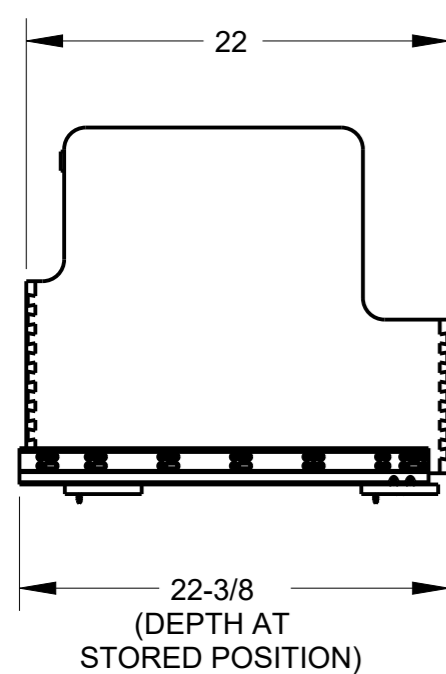

8 7 6 5 4 3 2 1

F E D C B A

PINS
(4X PER DIVIDER BOARD)

DIVIDER BOARDS

ROLLOUT DOUBLE DRAWER

BOTTLE GRID

HR ITEM NUMBER	PRODUCT DESCRIPTION
ROBTD15-WB	ROLLOUT BOTTLE, DOUBLE DRAWER, 15IN, WHITE BIRCH
ROBTD21-WB	ROLLOUT BOTTLE, DOUBLE DRAWER, 21IN, WHITE BIRCH
ROBTD27-WB	ROLLOUT BOTTLE, DOUBLE DRAWER, 27IN, WHITE BIRCH

DOCUMENT STATUS **Released**

UNLESS OTHERWISE SPECIFIED DIMENSIONS ARE IN INCHES (IN)

MATERIAL WHITE BIRCH	FINISH UV COATING
THIRD ANGLE PROJECTION	DATE 31AUG2022

DESCRIPTION

ROLLOUT BOTTLE DOUBLE DRAWER SERIES

DRAWING NUMBER ROBTD		REV A
SIZE A3	SCALE 0.100	SHEET 1 / 1

8 7 6 5 4 3 2 1

A

A