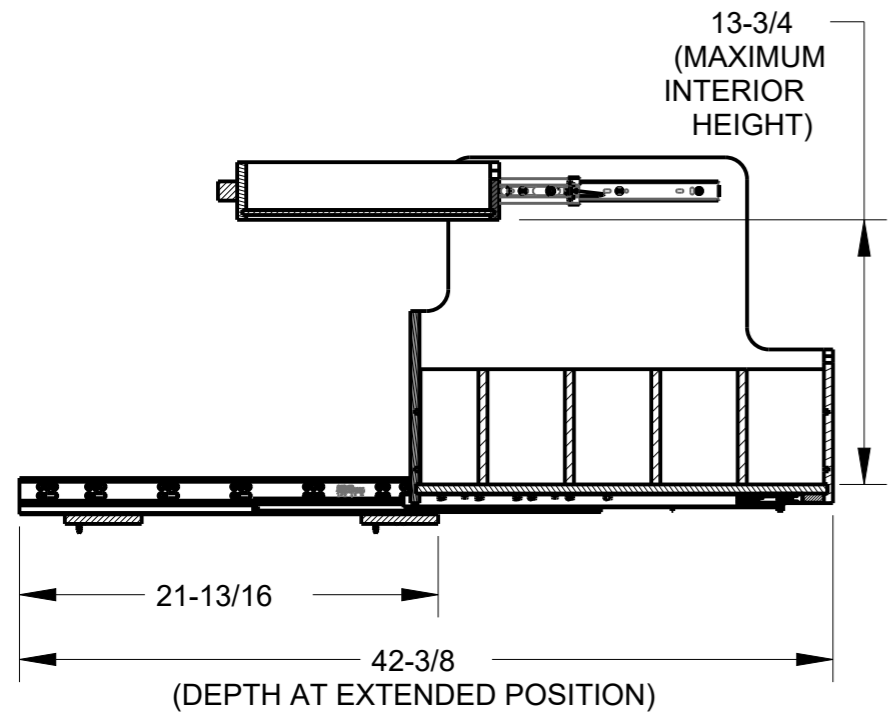

8 7 6 5 4 3 2 1

F E D C B A

PINS
(4X PER DIVIDER BOARD)

DIVIDER BOARDS

ROLLOUT DOUBLE DRAWER

BOTTLE GRID

HR ITEM NUMBER	PRODUCT DESCRIPTION
ROBTD15-WB	ROLLOUT BOTTLE, DOUBLE DRAWER, 15IN, WHITE BIRCH
ROBTD21-WB	ROLLOUT BOTTLE, DOUBLE DRAWER, 21IN, WHITE BIRCH
ROBTD27-WB	ROLLOUT BOTTLE, DOUBLE DRAWER, 27IN, WHITE BIRCH

DOCUMENT STATUS **Released**

UNLESS OTHERWISE SPECIFIED DIMENSIONS ARE IN INCHES (IN)

MATERIAL WHITE BIRCH	FINISH UV COATING
THIRD ANGLE PROJECTION	DATE 31AUG2022

DESCRIPTION

ROLLOUT BOTTLE DOUBLE DRAWER SERIES

DRAWING NUMBER ROBTD		REV A
SIZE A3	SCALE 0.100	SHEET 1 / 1

8 7 6 5 4 3 2 1

A

A