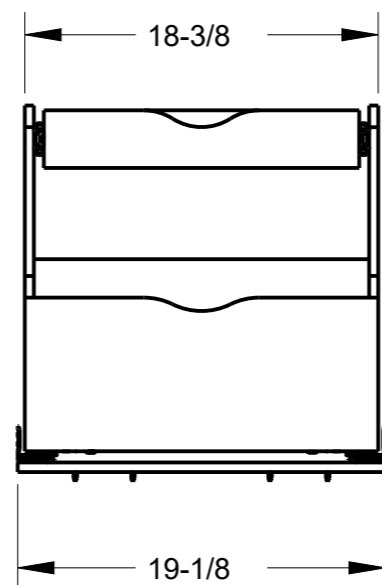

8 7 6 5 4 3 2 1

F E D C B A

PINS
(4X PER DIVIDER BOARD)

DIVIDER BOARDS

ROLLOUT DOUBLE DRAWER

BOTTLE GRID

HR ITEM NUMBER	PRODUCT DESCRIPTION
ROBTD15-WB	ROLLOUT BOTTLE, DOUBLE DRAWER, 15IN, WHITE BIRCH
ROBTD21-WB	ROLLOUT BOTTLE, DOUBLE DRAWER, 21IN, WHITE BIRCH
ROBTD27-WB	ROLLOUT BOTTLE, DOUBLE DRAWER, 27IN, WHITE BIRCH

DOCUMENT STATUS **Released**

UNLESS OTHERWISE SPECIFIED DIMENSIONS ARE IN INCHES (IN)

MATERIAL WHITE BIRCH	FINISH UV COATING
THIRD ANGLE PROJECTION	DATE 31AUG2022

DESCRIPTION

ROLLOUT BOTTLE DOUBLE DRAWER SERIES

DRAWING NUMBER ROBTD		REV A
SIZE A3	SCALE 0.100	SHEET 1 / 1

8 7 6 5 4 3 2 1

A

A