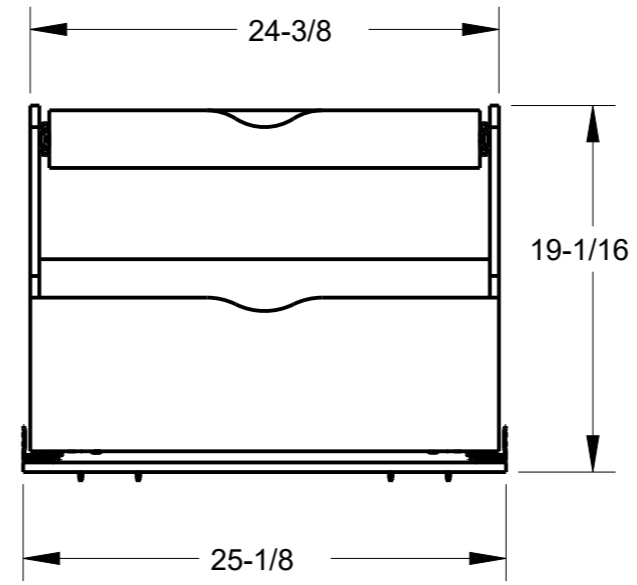

8 7 6 5 4 3 2 1

F E D C B A

PINS
(4X PER DIVIDER BOARD)

DIVIDER BOARDS

ROLLOUT DOUBLE DRAWER

BOTTLE GRID

HR ITEM NUMBER	PRODUCT DESCRIPTION
ROBTD15-WB	ROLLOUT BOTTLE, DOUBLE DRAWER, 15IN, WHITE BIRCH
ROBTD21-WB	ROLLOUT BOTTLE, DOUBLE DRAWER, 21IN, WHITE BIRCH
ROBTD27-WB	ROLLOUT BOTTLE, DOUBLE DRAWER, 27IN, WHITE BIRCH

DOCUMENT STATUS **Released**

UNLESS OTHERWISE SPECIFIED DIMENSIONS ARE IN INCHES (IN)

MATERIAL WHITE BIRCH	FINISH UV COATING
THIRD ANGLE PROJECTION	DATE 31AUG2022

DESCRIPTION

ROLLOUT BOTTLE DOUBLE DRAWER SERIES

DRAWING NUMBER ROBTD		REV A
SIZE A3	SCALE 0.100	SHEET 1 / 1

8 7 6 5 4 3 2 1

A

A