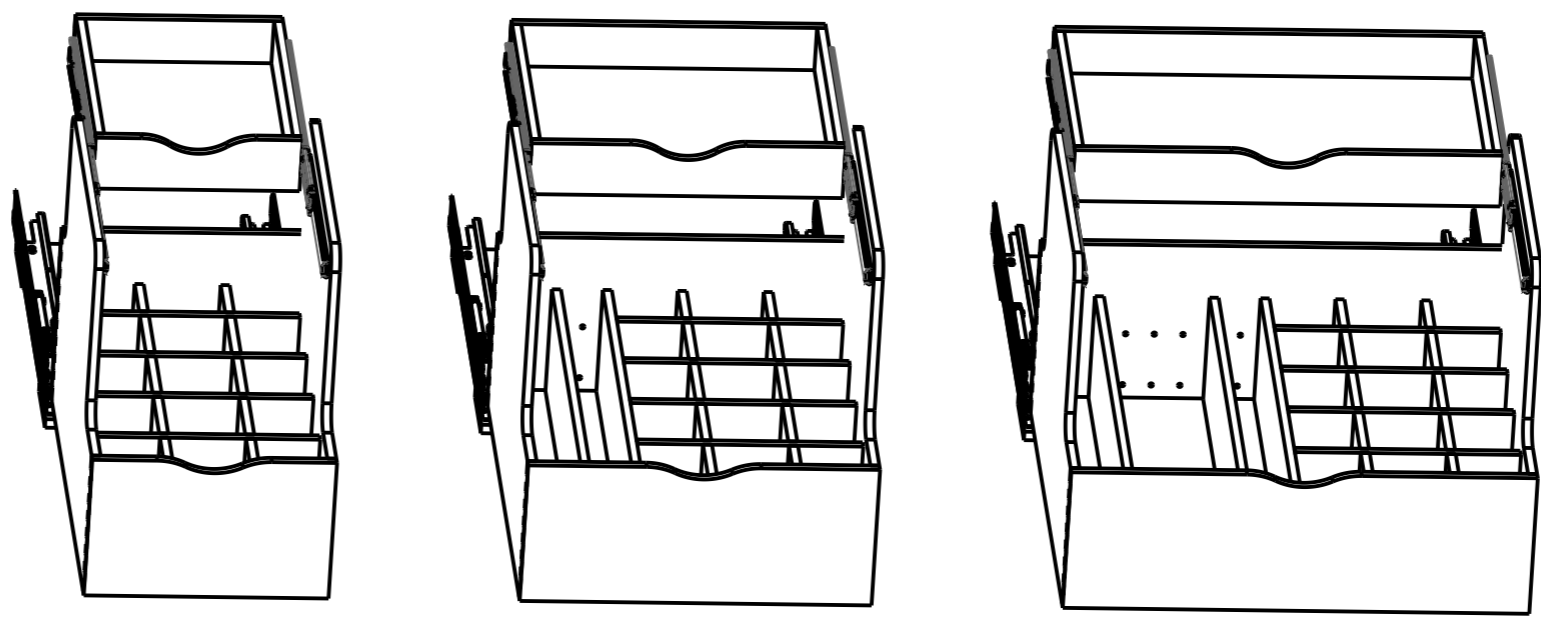

8 7 6 5 4 3 2 1

F E D C B A

PINS
(4X PER DIVIDER BOARD)

DIVIDER BOARDS

ROLLOUT DOUBLE DRAWER

BOTTLE GRID

HR ITEM NUMBER	PRODUCT DESCRIPTION
ROBTD15-WB	ROLLOUT BOTTLE, DOUBLE DRAWER, 15IN, WHITE BIRCH
ROBTD21-WB	ROLLOUT BOTTLE, DOUBLE DRAWER, 21IN, WHITE BIRCH
ROBTD27-WB	ROLLOUT BOTTLE, DOUBLE DRAWER, 27IN, WHITE BIRCH

DOCUMENT STATUS **Released**

UNLESS OTHERWISE SPECIFIED DIMENSIONS ARE IN INCHES (IN)

MATERIAL WHITE BIRCH	FINISH UV COATING
THIRD ANGLE PROJECTION	DATE 31AUG2022

DESCRIPTION

ROLLOUT BOTTLE DOUBLE DRAWER SERIES