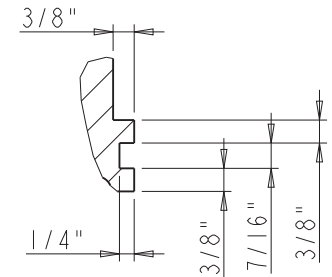

SEE DETAIL A

SECTION A-A

DETAIL A  
SCALE 3:5

 <p><b>TOP KNOBS</b> PROPRIETARY AND CONFIDENTIAL THE INFORMATION CONTAINED IN THIS DRAWING IS THE SOLE PROPERTY OF TOP KNOBS AND REPRODUCTION IN PART OR AS A WHOLE WITHOUT THE WRITTEN PERMISSION OF TOP KNOBS IS PROHIBITED.</p>	ITEM:	CORF - I		MATERIAL:
	FINISH:			WEIGHT: 0.000 g
<p>DO NOT SCALE DRAWING</p>	TOLERANCE UNLESS OTHERWISE SPECIFIED:	UNITS:	DRAWN BY:	DATE:
	X ±0.20		<i>Hugo cat</i>	04-07-15
	X.X ±0.10	SIZE:	APPROVED BY:	DATE:
	X.XX ±0.05	SHEET:	RELEASE LEVEL:	REVISION:
ANGULAR: ±0.5°				