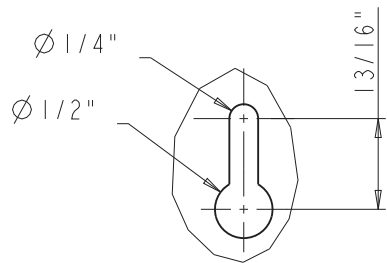

SEE DETAIL A

SECTION A-A

DETAIL A  
SCALE 3:5

 <p><b>TOP KNOBS</b> PROPRIETARY AND CONFIDENTIAL THE INFORMATION CONTAINED IN THIS DRAWING IS THE SOLE PROPERTY OF TOP KNOBS AND REPRODUCTION IN PART OR AS A WHOLE WITHOUT THE WRITTEN PERMISSION OF TOP KNOBS IS PROHIBITED.</p>	ITEM:	CORF - I		MATERIAL:
	FINISH:			WEIGHT: 0.000 g
<p>DO NOT SCALE DRAWING</p>	TOLERANCE UNLESS OTHERWISE SPECIFIED:	UNITS:	DRAWN BY:	DATE:
	X ±0.20		<i>Hugo cat</i>	04-07-15
	X.X ±0.10	SIZE:	APPROVED BY:	DATE:
	X.XX ±0.05	SHEET:	RELEASE LEVEL:	REVISION:
ANGULAR: ±0.5°				