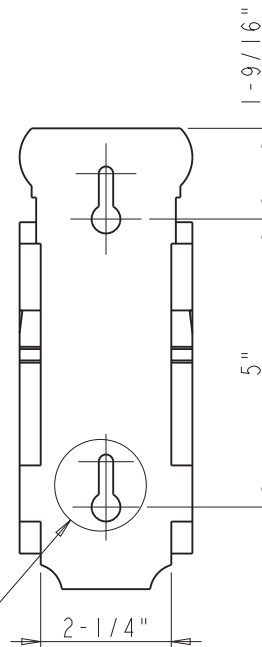

SEE DETAIL A

SECTION A-A

DETAIL A  
SCALE 3:5

 <p><b>TOP KNOBS</b> PROPRIETARY AND CONFIDENTIAL THE INFORMATION CONTAINED IN THIS DRAWING IS THE SOLE PROPERTY OF TOP KNOBS AND REPRODUCTION IN PART OR AS A WHOLE WITHOUT THE WRITTEN PERMISSION OF TOP KNOBS IS PROHIBITED.</p>	ITEM:	CORF - I		MATERIAL:
	FINISH:			WEIGHT: 0.000 g
<p>DO NOT SCALE DRAWING</p>	TOLERANCE UNLESS OTHERWISE SPECIFIED:	UNITS:	DRAWN BY:	DATE:
	X ±0.20		<i>Hugo cat</i>	04-07-15
	X.X ±0.10	SIZE:	APPROVED BY:	DATE:
	X.XX ±0.05	SHEET:	RELEASE LEVEL:	REVISION:
ANGULAR: ±0.5°				