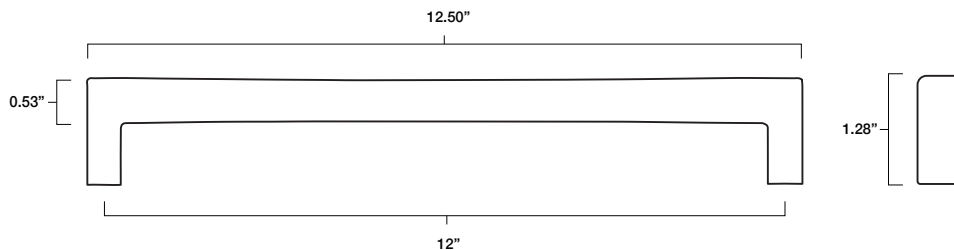

## TWIST 12" CABINET PULL

### Tech Spec

FINISH	SKU	ALSO INCLUDED
Matte Black Polished Chrome Polished Nickel Satin Brass Satin Nickel	TW547-MB TW547-PC TW547-PN TW547-SB TW547-SN	(2) 8-32, 1" Phillips head screws (2) 8-32, 1.75" Phillips head breakable screws