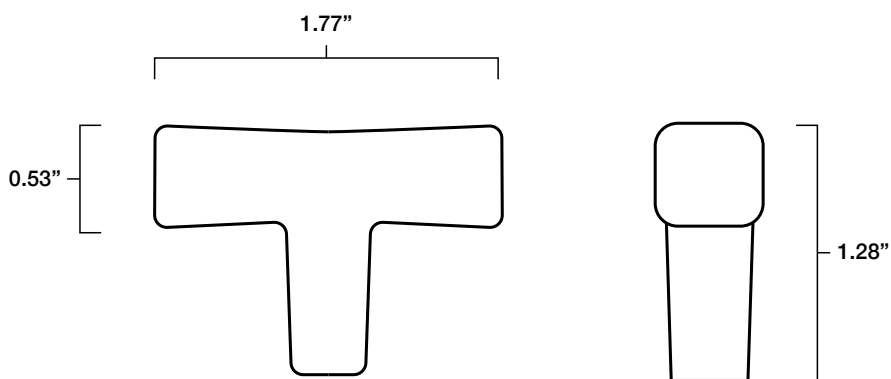

TWIST KNOB

Tech Spec

FINISH	SKU	ALSO INCLUDED
Matte Black Polished Chrome Polished Nickel Satin Brass Satin Nickel	TW16-MB TW16-PC TW16-PN TW16-SB TW16-SN	(1) 8-32, 1" Phillips head screw (1) 8-32, 1.75" Phillips head breakable screw