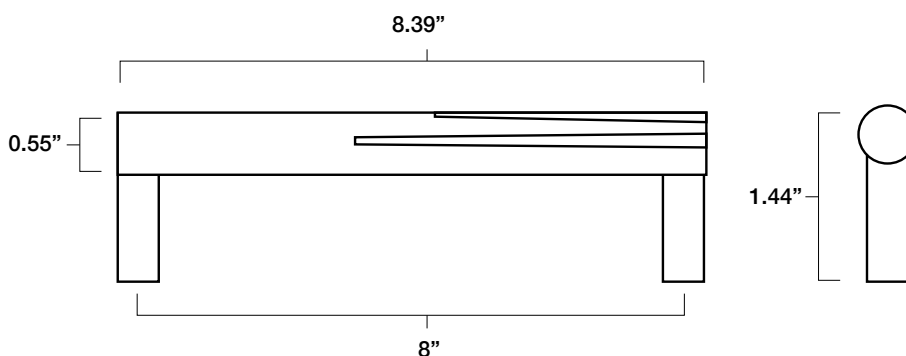

SUNBURST 8" CABINET PULL

Tech Spec

FINISH	SKU	ALSO INCLUDED
Polished Nickel	SU538-PN	(2) 8-32, 1" Phillips head screws
Satin Brass	SU538-SB	(2) 8-32, 1.75" Phillips head
Satin Nickel	SU538-SN	breakable screws
Venetian Bronze	SU538-VB	