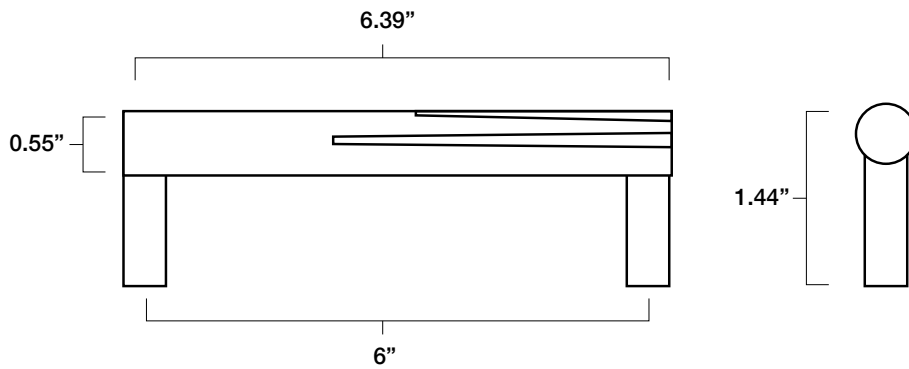

SUNBURST 6" CABINET PULL

Tech Spec

FINISH	SKU	ALSO INCLUDED
Polished Nickel Satin Brass Satin Nickel Venetian Bronze	SU537-PN SU537-SB SU537-SN SU537-VB	(2) 8-32, 1" Phillips head screws (2) 8-32, 1.75" Phillips head breakable screws