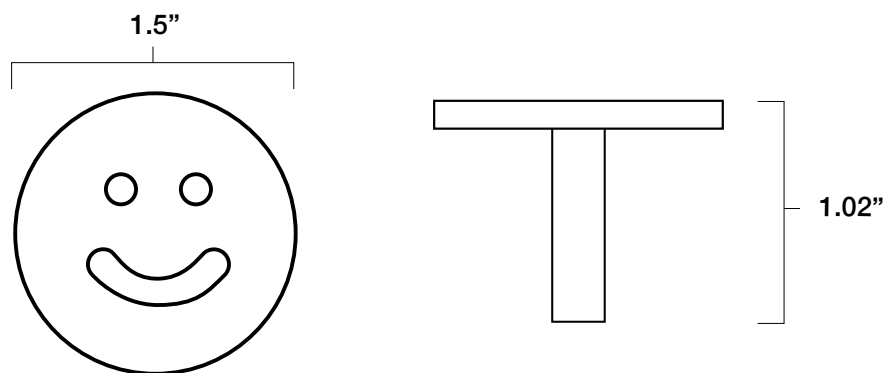

SMILEY KNOB

Tech Spec

FINISH	SKU	ALSO INCLUDED
Matte Black Satin Brass Satin Nickel	SM25-MB SM25-SB SM25-SN	(1) 8-32, 1" Phillips head screw (1) 8-32, 1.75" Phillips head breakable screw

CARE INSTRUCTIONS: