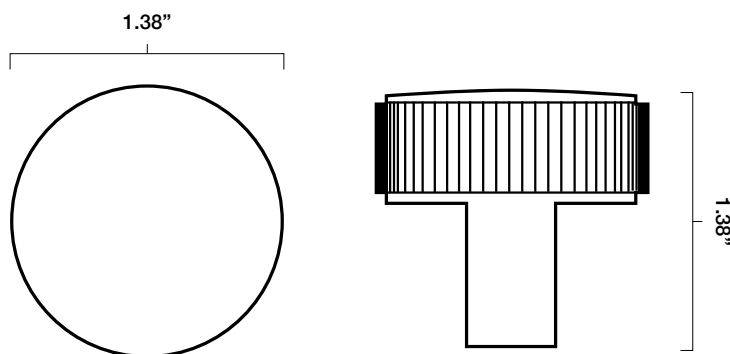

RIBBED KNOB

Tech Spec

FINISH	SKU	ALSO INCLUDED
Matte Black Polished Nickel Satin Brass Satin Nickel Weathered Nickel	R04-MB R04-PN R04-SB R04-SN R04-WN	(1) 8-32, 1" Phillips head screw (1) 8-32, 1.75" Phillips head breakable screw