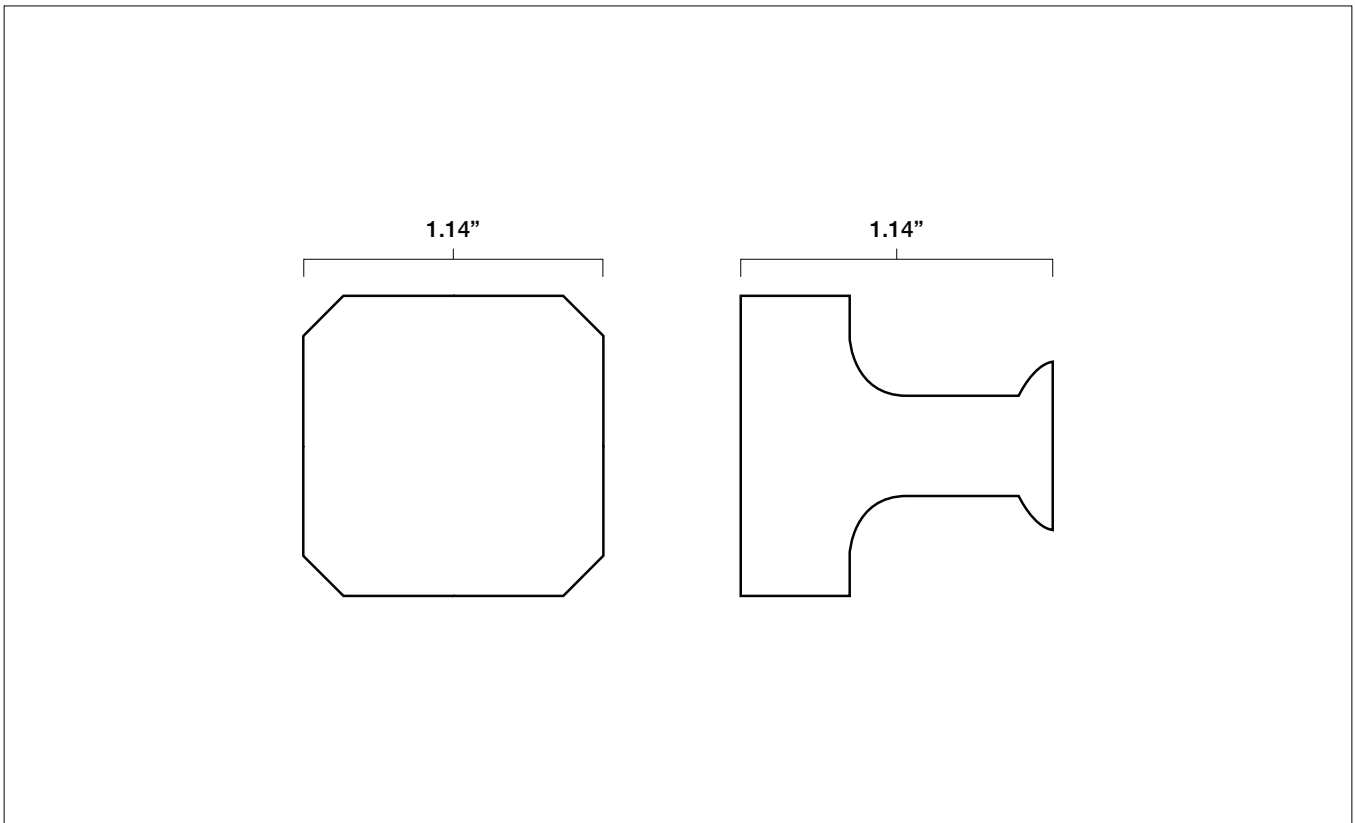

MOD KNOB

Tech Spec

FINISH	SKU	ALSO INCLUDED
Matte Black & Satin Brass Polished Chrome & Satin Brass Satin Brass Weathered Nickel & Matte Black	M28-BSB M28-CSB M28-SB M28-WMB	(1) 8-32, 1" Phillips head screw (1) 8-32, 1.75" Phillips head breakable screw