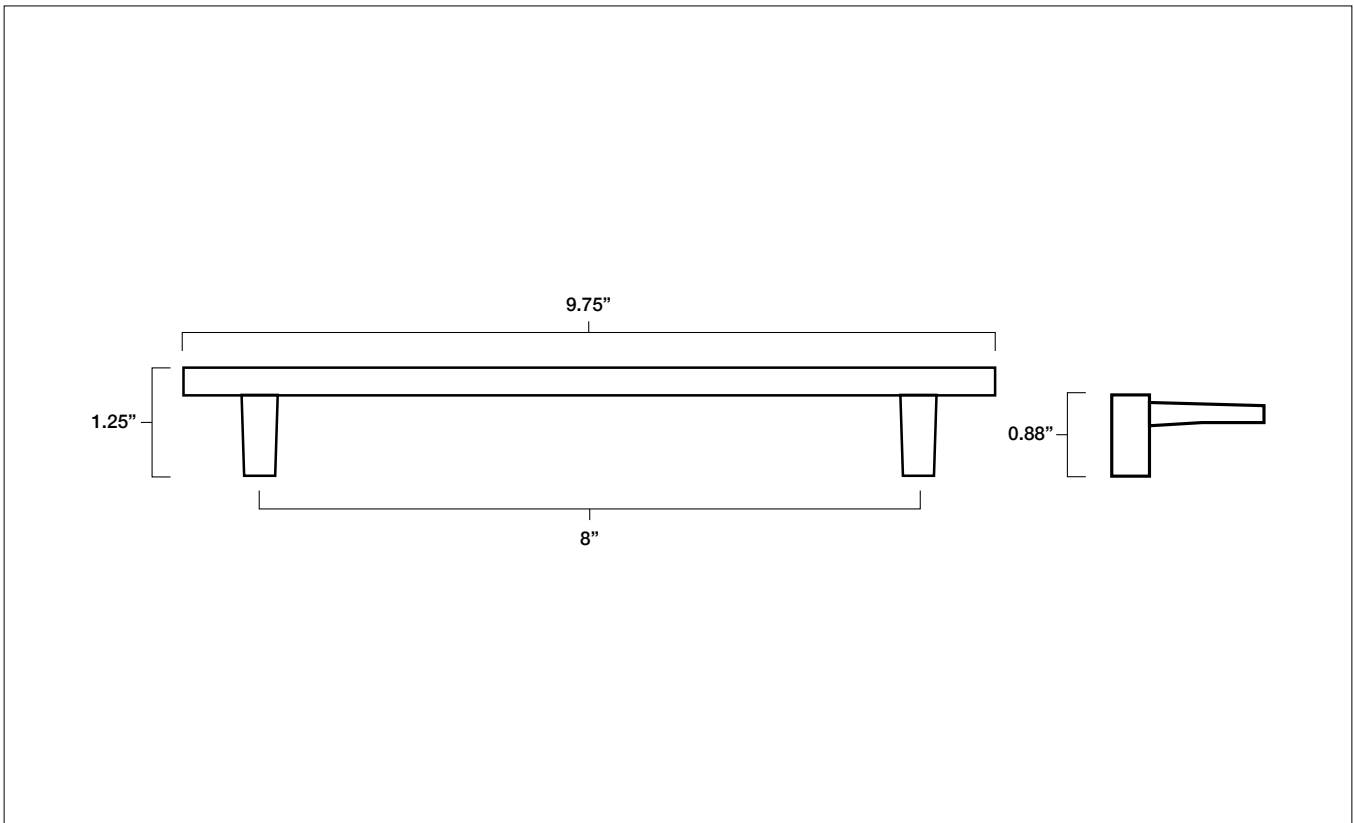

HALF MOON 8" CABINET PULL

Tech Spec

FINISH	SKU	ALSO INCLUDED
Matte Black Polished Chrome Polished Nickel Satin Brass Satin Nickel	HM552-MB HM552-PC HM552-PN HM552-SB HM552-SN	(2) 8-32, 1" Phillips head screws (2) 8-32, 1.75" Phillips head breakable screws