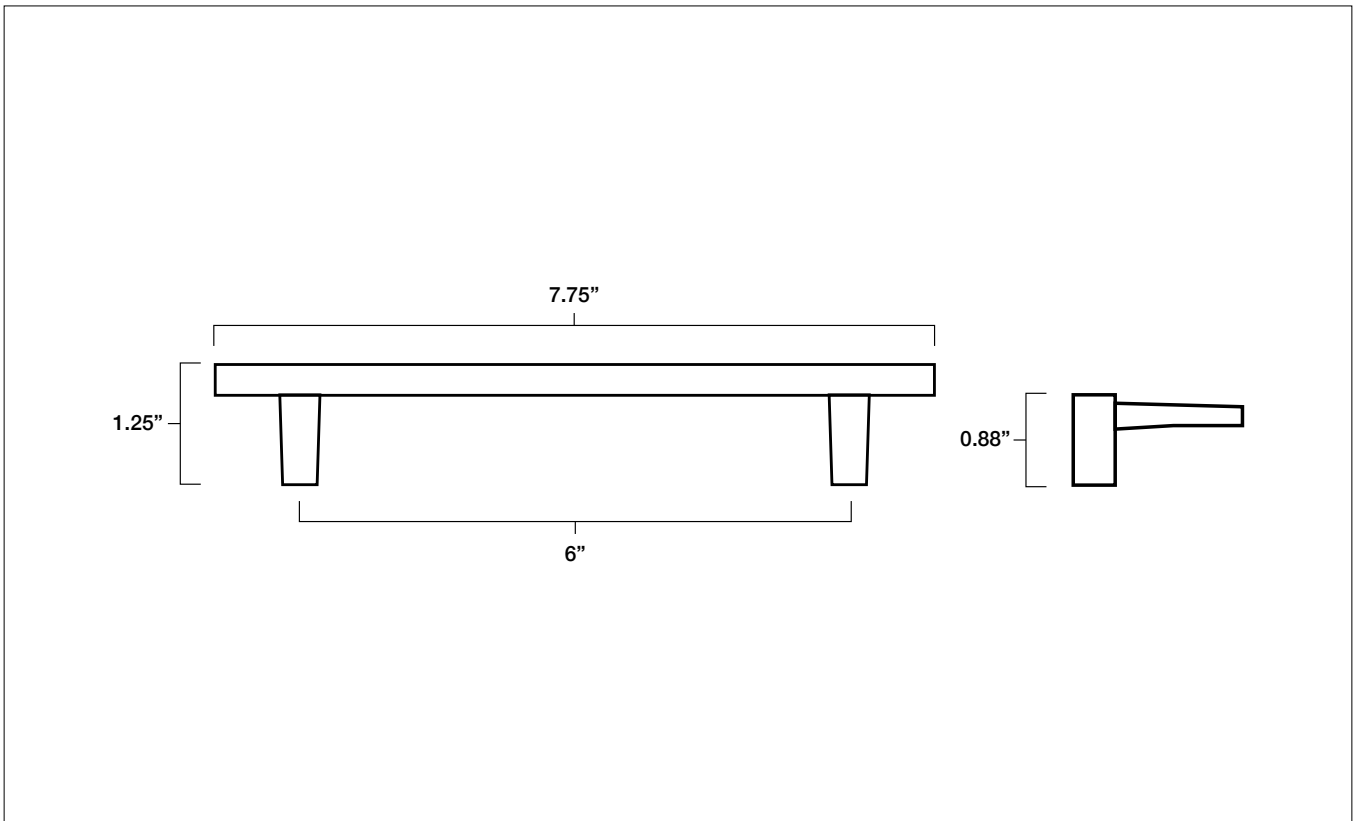

## HALF MOON 6" CABINET PULL

### Tech Spec

FINISH	SKU	ALSO INCLUDED
Matte Black Polished Chrome Polished Nickel Satin Brass Satin Nickel	HM551-MB HM551-PC HM551-PN HM551-SB HM551-SN	(2) 8-32, 1" Phillips head screws (2) 8-32, 1.75" Phillips head breakable screws