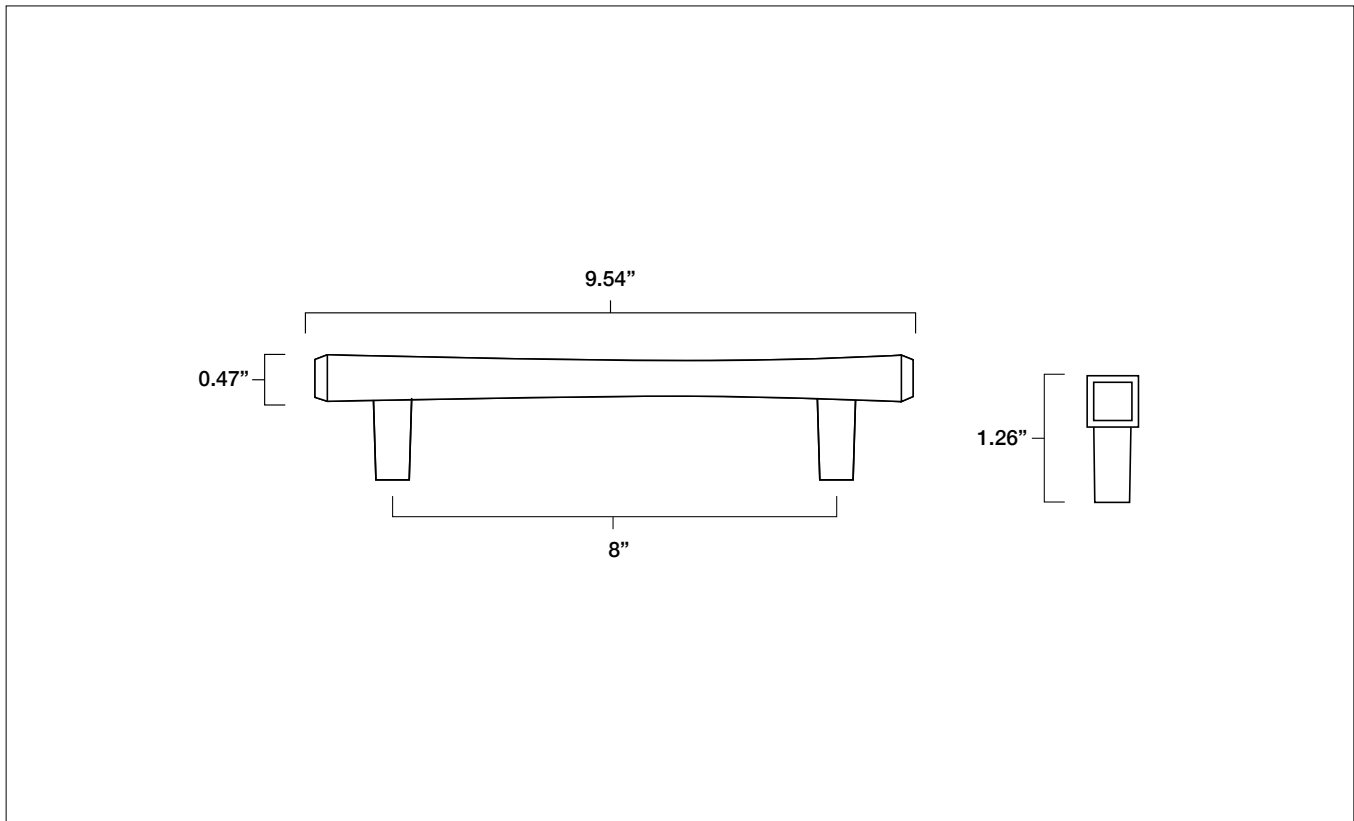

DIAMOND 8" CABINET PULL

Tech Spec

FINISH	SKU	ALSO INCLUDED
Matte Black Polished Nickel Satin Brass Weathered Nickel	D517-MB D517-PN D517-SB D517-WN	(2) 8-32, 1" Phillips head screws (2) 8-32, 1.75" Phillips head breakable screws