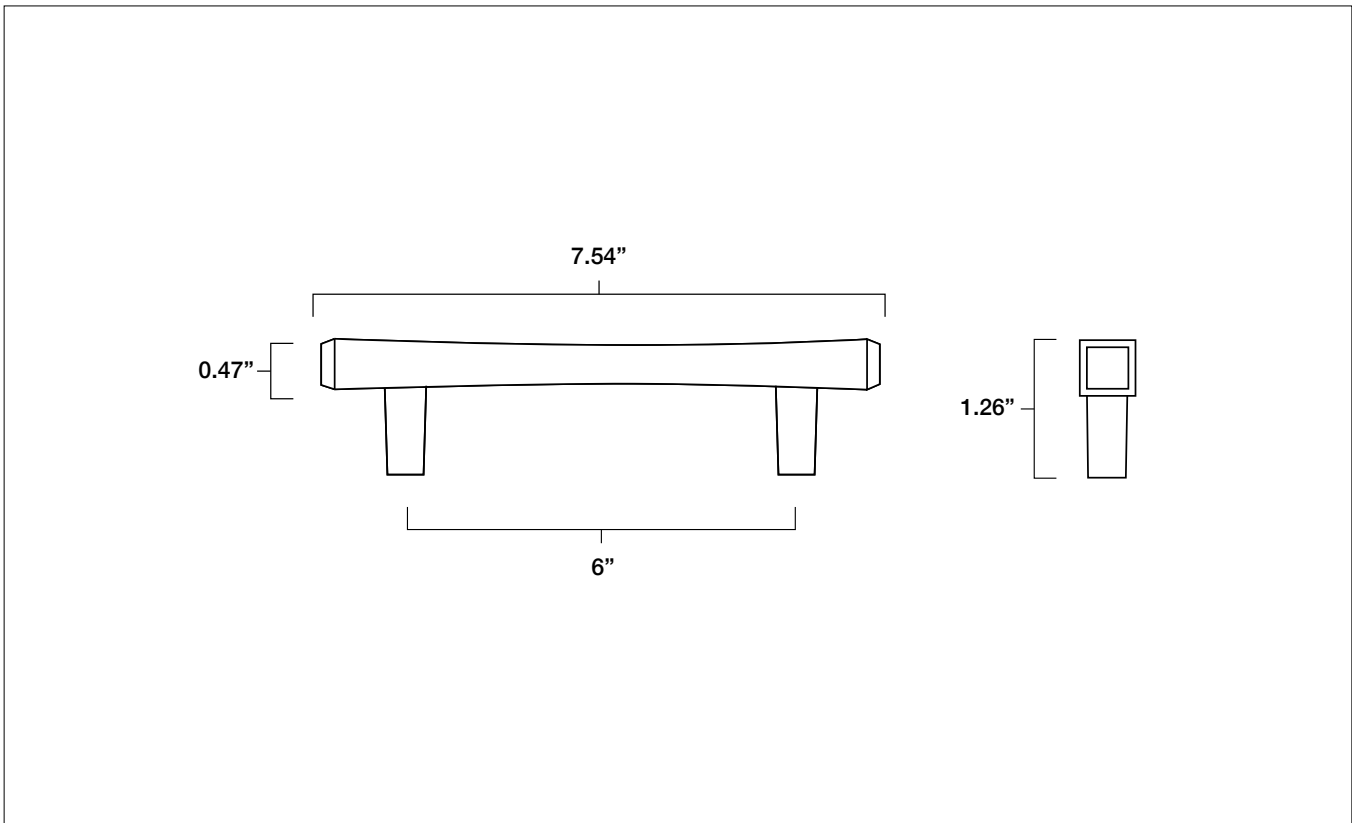

DIAMOND 6" CABINET PULL

Tech Spec

FINISH	SKU	ALSO INCLUDED
Matte Black Polished Nickel Satin Brass Weathered Nickel	D516-MB D516-PN D516-SB D516-WN	(2) 8-32, 1" Phillips head screws (2) 8-32, 1.75" Phillips head breakable screws