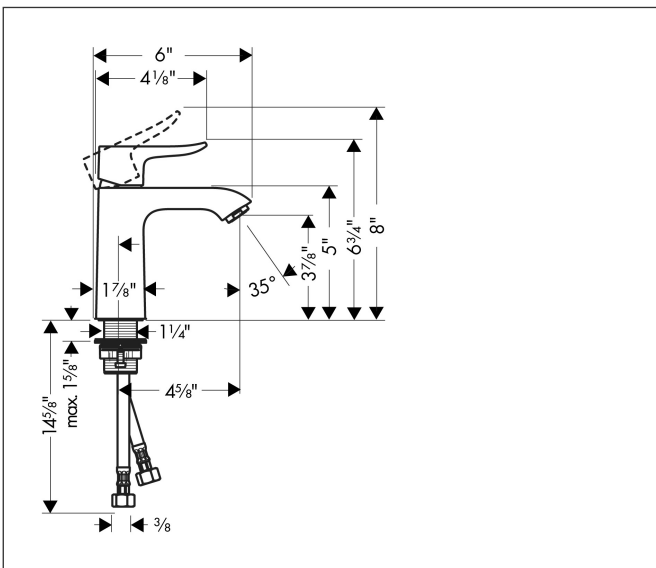

Brand hansgrohe
 Art. Name **Metris** Single-Hole Faucet 110, 1.0 GPM
 Art. Nr. 31204001
 Surface Chrome
 Pos. 1

Product Picture

Features

- Handle design: lever handle
- Spray pattern: aerated spray
- Maximum flow rate (at 3 bar): 3.8 l/min
- Ceramic cartridge

Drawing

Technology