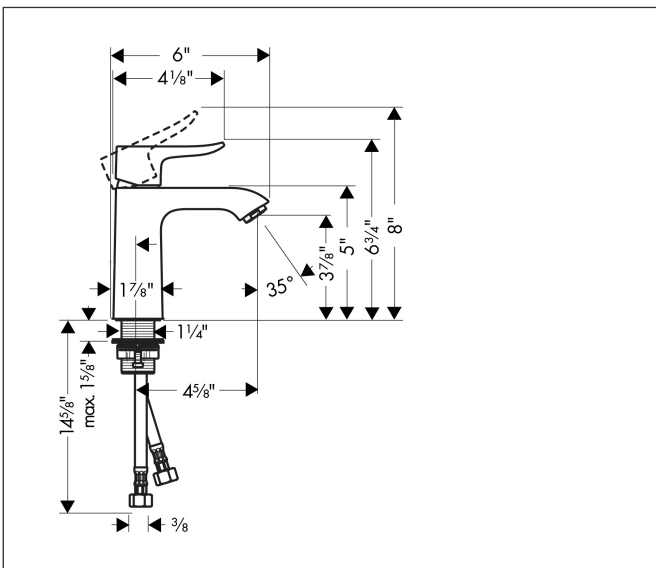

Brand hansgrohe
Art. Name **Metris** Single-Hole Faucet 110 CoolStart, 1.2 GPM
Art. Nr. 31121001
Surface Chrome
Pos. 1

Product Picture

Features

- Handle design: lever handle
- Spray pattern: aerated spray
- Maximum flow rate (at 3 bar): 4.5 l/min
- Ceramic cartridge

Drawing

Technology