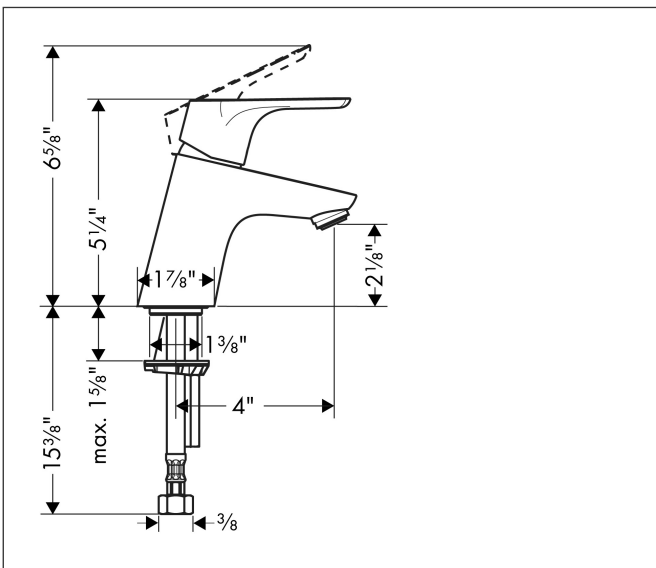

Brand hansgrohe
 Art. Name **Focus** Single-Hole Faucet 70, 1.2 GPM
 Art. Nr. 04510000
 Surface Chrome
 Pos. 1

Product Picture

Features

- Handle design: lever handle
- Spray pattern: aerated spray
- Maximum flow rate (at 3 bar): 4.5 l/min
- Ceramic cartridge

Drawing

Technology