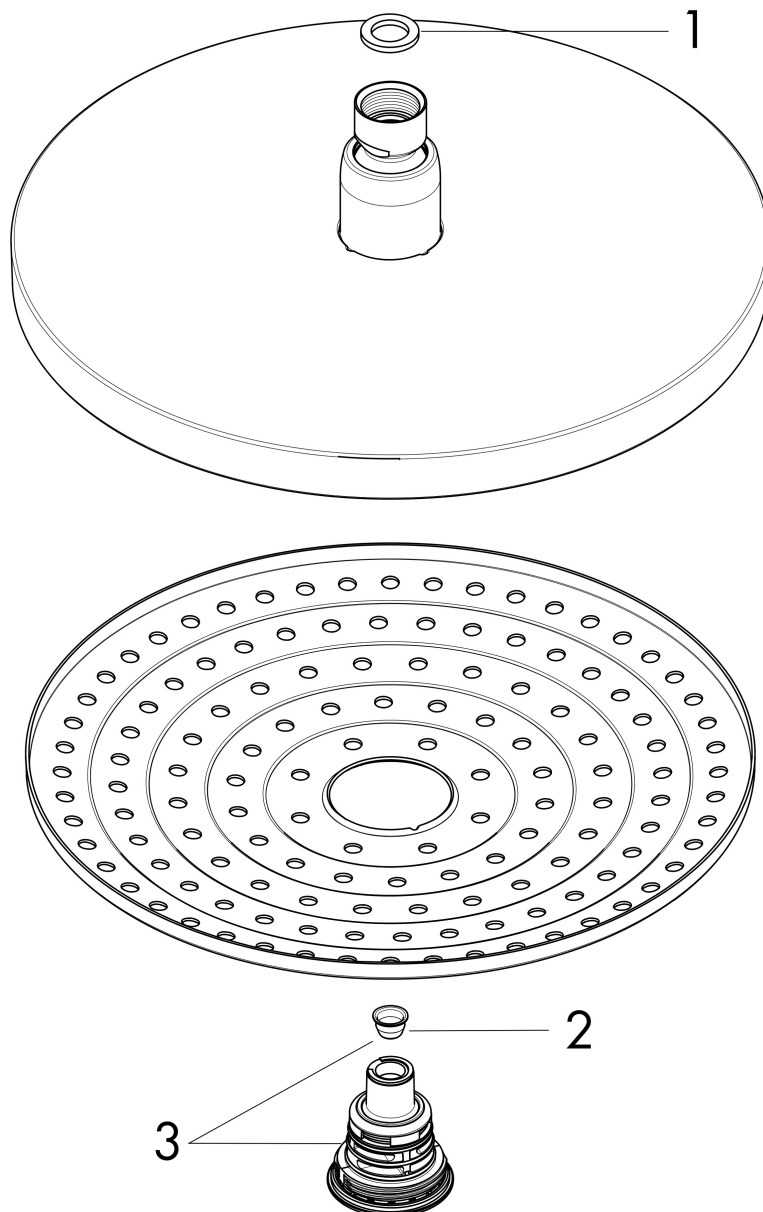

Brand hansgrohe
 Art. Name **Raindance Select S** Showerhead 240 2-Jet, 2.5 GPM
 Art. Nr. 26469001
 Surface Chrome
 Pos. 1

Product Picture

Features

- Showerhead size: 240 mm
- Spray pattern: RainAir, Rain
- Maximum flow rate (at 3 bar): 9.5 l/min
- Select button on overhead shower
- 134 no-clog spray nozzles
- Spray disc surface: chrome
- Spray disc removable for cleaning

Drawing

Technology

Spray Types

Brand hansgrohe
Art. Name **Raindance Select S** Showerhead 240 2-Jet, 2.5 GPM
Art. Nr. 26469001
Surface Chrome
Pos. 1

Spare Parts Drawings for build year: >11/19

Brand hansgrohe
 Art. Name **Raindance Select S** Showerhead 240 2-Jet, 2.5 GPM
 Art. Nr. 26469001
 Surface Chrome
 Pos. 1

Spare parts list for build year: >11/19

Pos.	Description	Article number
1	seal	98058000
2	filter	97735000
3	selector assy	98343000