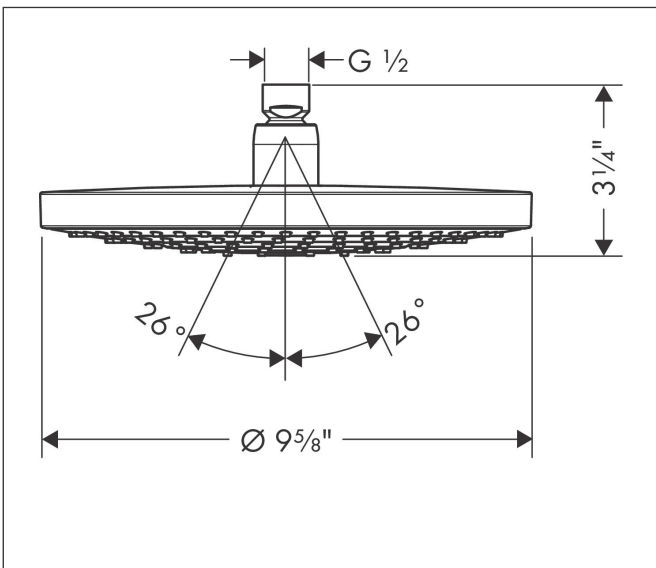

Brand hansgrohe
 Art. Name **Raindance Select S** Showerhead 240 2-Jet, 2.5 GPM
 Art. Nr. 26469001
 Surface Chrome
 Pos. 1

Product Picture

Features

- Showerhead size: 240 mm
- Spray pattern: RainAir, Rain
- Maximum flow rate (at 3 bar): 9.5 l/min
- Select button on overhead shower
- 134 no-clog spray nozzles
- Spray disc surface: chrome
- Spray disc removable for cleaning

Drawing

Technology

Spray Types

Brand hansgrohe
Art. Name **Raindance Select S** Showerhead 240 2-Jet, 2.5 GPM
Art. Nr. 26469001
Surface Chrome
Pos. 1

Spare Parts Drawings for build year: >11/19

Brand hansgrohe
 Art. Name **Raindance Select S** Showerhead 240 2-Jet, 2.5 GPM
 Art. Nr. 26469001
 Surface Chrome
 Pos. 1

Spare parts list for build year: >11/19

Pos.	Description	Article number
1	seal	98058000
2	filter	97735000
3	selector assy	98343000