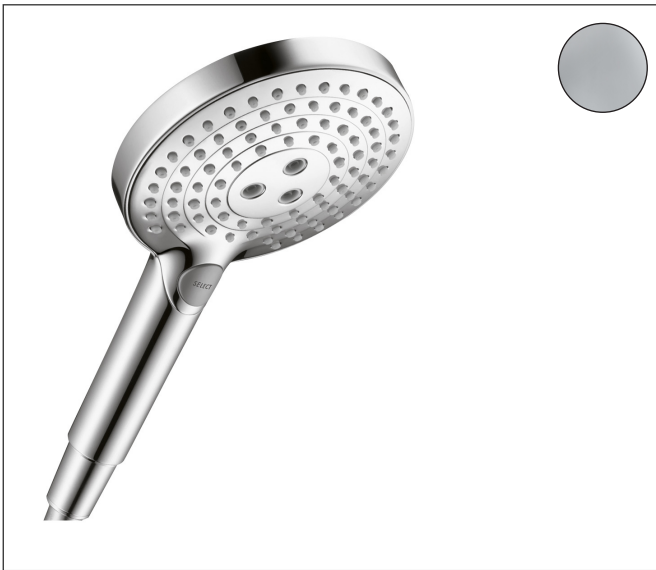

Brand hansgrohe
 Art. Name **Raindance Select S** Handshower 120 3-Jet, 2.0 GPM
 Art. Nr. 04529000
 Surface Chrome
 Pos. 1

Product Picture

Features

- Spray pattern: Whirl, Rain, RainAir
- 87 no-clog spray nozzles
- Convenient spray selection via Select button
- Spray disc surface: easy cleanable plastic spray disc
- Maximum flow rate (at 3 bar): 7.6 l/min

Drawing

Technology

Spray Types