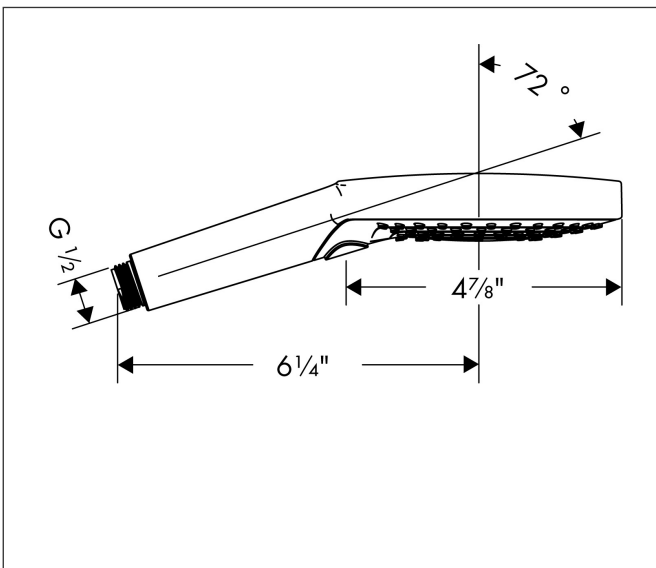

Brand hansgrohe
 Art. Name **Raindance Select S** Handshower 120 3-Jet, 2.0 GPM
 Art. Nr. 04529000
 Surface Chrome
 Pos. 1

Product Picture

Features

- Spray pattern: Whirl, Rain, RainAir
- 87 no-clog spray nozzles
- Convenient spray selection via Select button
- Spray disc surface: easy cleanable plastic spray disc
- Maximum flow rate (at 3 bar): 7.6 l/min

Drawing

Technology

Spray Types