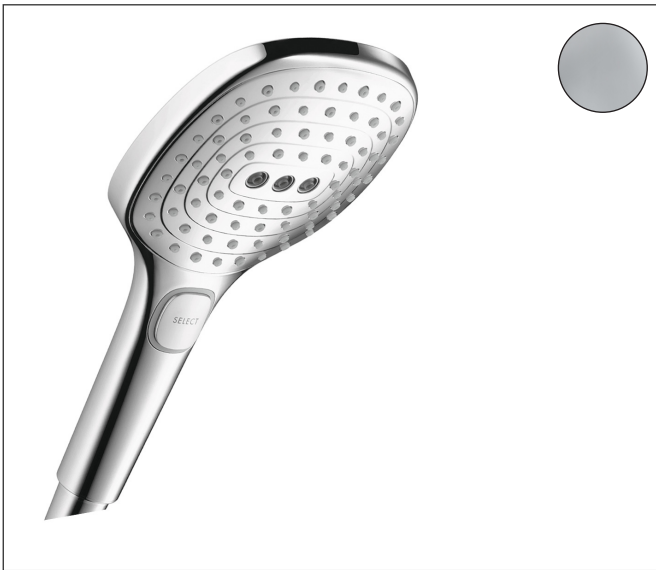

Brand hansgrohe  
 Art. Name **Raindance Select E** Handshower 120 3-Jet, 2.0 GPM  
 Art. Nr. 04528000  
 Surface Chrome  
 Pos. 1

## Product Picture

## Features

- Spray pattern: RainAir, Rain, Whirl
- 78 no-clog spray nozzles
- Convenient spray selection via Select button
- Spray disc surface: easy cleanable plastic spray disc
- Maximum flow rate (at 3 bar): 7.6 l/min