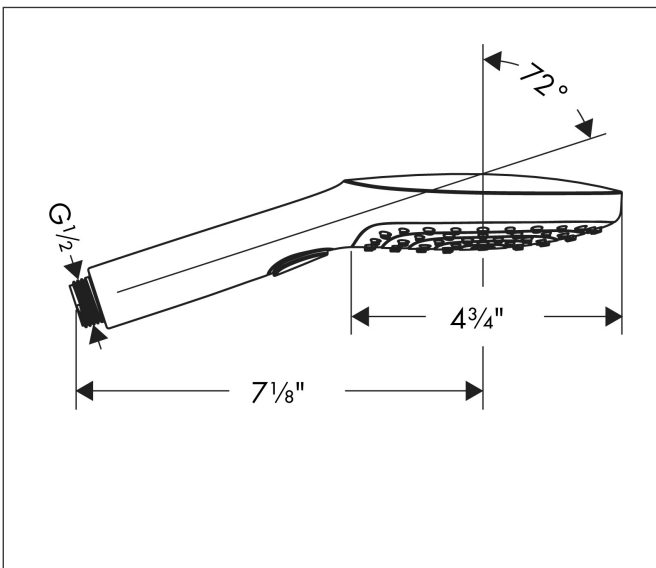

Drawing

Technology

Spray Types