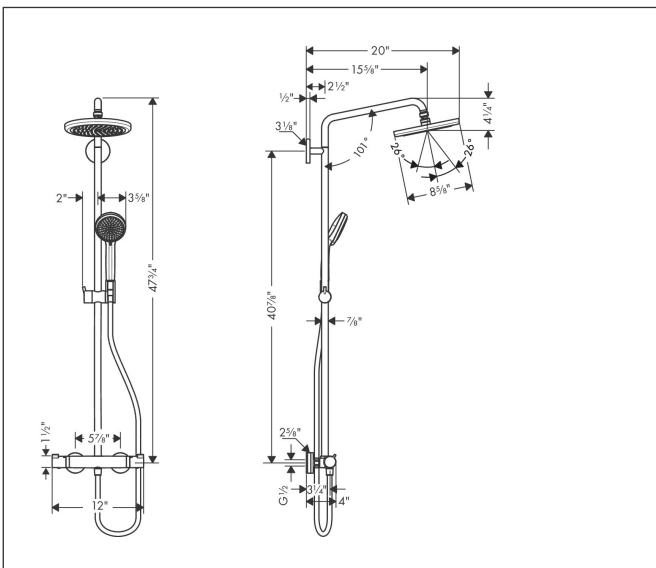

Brand hansgrohe
 Art. Name **Croma** Showerpipe 220 1-Jet, 2.5 GPM
 Art. Nr. 27185001
 Surface Chrome
 Pos. 1

Product Picture

Drawing

Features

- Consists of: overhead shower, Handshower, shower thermostat, shower hose, Slider
- Spray type overhead shower: RainAir
- Spray type handshower: Massage spray, Stream, Shampoo spray
- Flow rate of handshower (at 3 bar): 9.5 l/min
- Maximum flow rate for Shower pipe at 3 bar: 9.5 l/min
- Pipe can be shortened in height
- Height-adjustable handshower holder
- Swivel showerarm
- Safety stop at 38 °C
- Outlets controlled via turning handle
- Will not run two outlets at same time
- Exposed installation
- Thermostat cartridge