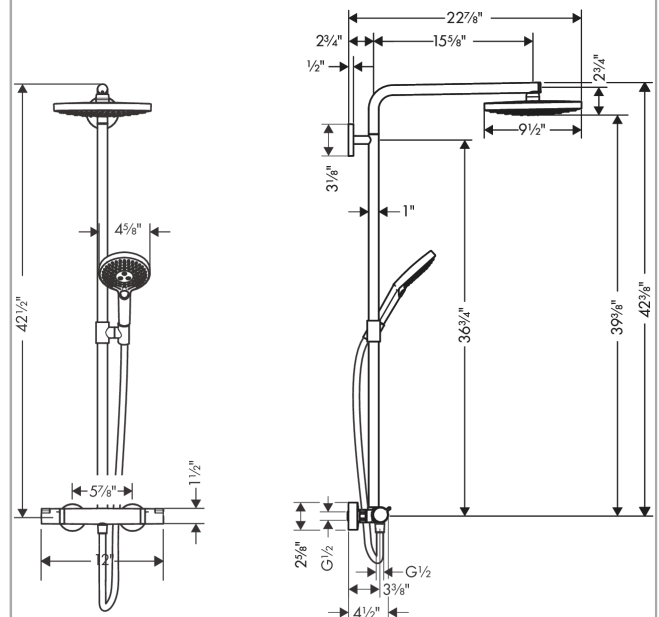

Raindance Select S Showerpipe 240 2-Jet, 2.5 GPM

Finishes : **white/chrome** Part no. : **27129401**

Description

Features

- Height-adjustable hand shower holder
- Flow: 2.5 GPM (9.5 L/Min)
- Shower arm swivels left and right
- Anti-scald 100° safety stop
- Integrated volume control/diverter for 2 functions
- Outlets may not be operated simultaneously
- Exposed installation
- Thermostatic cartridge
- Built-in service stops

Item details

List Price \$ 1,420.00

Technology

Compliance

Product image

Scale drawing

Raindance Select S
Showerpipe 240 2-Jet, 2.5 GPM
 Finishes : **white/chrome** Part no. : **27129401**

Spare parts list

Year of production: >12/14

Pos.	Description	Part no.	Price	PU
1	shower arm	98493000	-	1
2	O-ring 17x2,5	98387000	-	1
3	hollow set screw M6x5	98447000	-	1
4	screw	92137000	-	1
5	O-ring 20x2	98165000	-	1
6	escutcheon Ø 80 mm	95690000	-	1
7	mounting set	98716000	-	1
8	O-ring 72x2	98395000	-	1
9	wall flange	95687000	-	1
10	selector assy	98343000	-	1
11	cover	98344000	-	1
12	O-ring 3x1	98384000	-	1
13	filter	97735000	-	1
14	hollow set screw M4x10	97667000	-	1
15	O-ring 17x2	98199000	-	1
16	pipe 930 mm	98496000	-	1
17	support, assy	95480000	-	1
18	hollow set screw M5x10	97672000	-	1
19	escutcheon	98340000	-	1
20	isolation valve	98341000	-	1
21	filter packing	96922000	-	1
22	set of nuts	96157000	-	1
23	non return valve	96737000	-	1
24	O-ring 12x2,25	98382000	-	1
25	handle	95836001	-	1
26	handle fixing set	95843001	-	1
27	O-ring 26x1,5	98390000	-	1
28	stop ring for flow control	95927000	-	1
29	nut	98913000	-	1
30	safety set for temperature control	95839001	-	1
31	shut off unit with selector	98283000	-	1
32	O-ring 14x2	98129000	-	1
33	shower hose 1,60 m	28276003	-	1
34	filter packing	94246000	-	1
35	handshower	26531401	-	1
36	showerhead cpl.	98376401	-	1
a	thermostat cartridge	98282001	-	1
b	spray body	92291000	-	1
c	tile-matching-disk	98681000	-	1