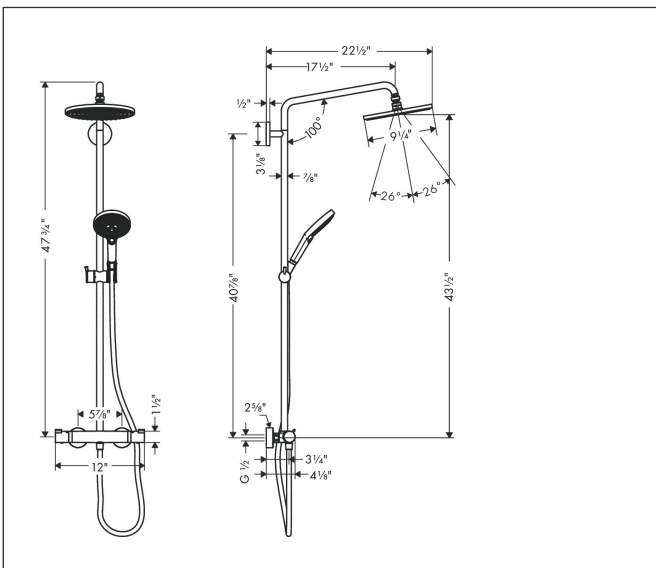

Brand hansgrohe  
 Art. Name **Raindance S** Showerpipe 240 1-Jet, 2.5 GPM  
 Art. Nr. 27115001  
 Surface Chrome  
 Pos. 1

## Product Picture

## Features

- Consists of: overhead shower, Handshower, shower thermostat, shower hose, Slider
- Spray type overhead shower: RainAir
- Flow rate of handshower (at 3 bar): 9.5 l/min
- Maximum flow rate for Shower pipe at 3 bar: 9.5 l/min
- Pipe can be shortened in height
- Shower bar diameter: 22 mm
- Height-adjustable handshower holder
- Swivel showerarm
- Safety stop at 38 °C
- Outlets controlled via turning handle
- Will not run two outlets at same time
- Exposed installation
- Thermostat cartridge
- Pipe length: 900 mm