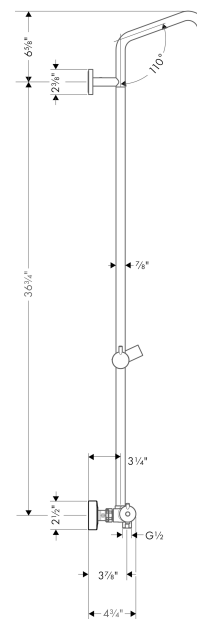

**Croma**  
**Croma Showerpipe without Shower Components**  
 Finishes : **brushed nickel** Part no. : **04536820**

### Features

- Outlets may not be operated simultaneously
- Anti-scald 100° safety stop
- Integrated volume control/diverter for 2 functions
- Exposed installation
- Built-in service stops, Showerhead, handshower, and hose must be ordered separately
- Thermostatic cartridge

## Scale drawing

**Croma**  
**Croma Showerpipe without Shower Components**  
Finishes : **brushed nickel**    Part no. : **04536820**

## Exploded drawing

Year of production: >01/16

**Croma**

**Croma Showerpipe without Shower Components**

Finishes : **brushed nickel** Part no. : **04536820**

**Spare parts list**

Year of production: >01/16

Pos.	Description	Part no.	Price	PU
1	mounting set	96179000	-	1
2	tile-matching-disk	95239820	-	1
3	wall flange	95688000	-	1
4	escutcheon Ø 60 mm	95692XXX	-	-
5	shower arm	95137000	-	1
6	pipe 1450 mm	96770820	-	1
7	support, assy	97651820	-	1
8	escutcheon	98340820	-	1
9	isolation valve	98341820	-	1
10	filter packing	96922000	-	1
11	non return valve	97980000	-	1
12	set of nuts	96157820	-	1
13	shut off unit with selector	98283000	-	1
14	nut	98913000	-	1
15	safety set for temperature control	98916000	-	1
16	handle	98915XXX	-	-
17	non return valve	96737000	-	1
18	thermostat cartridge	98282000	-	1