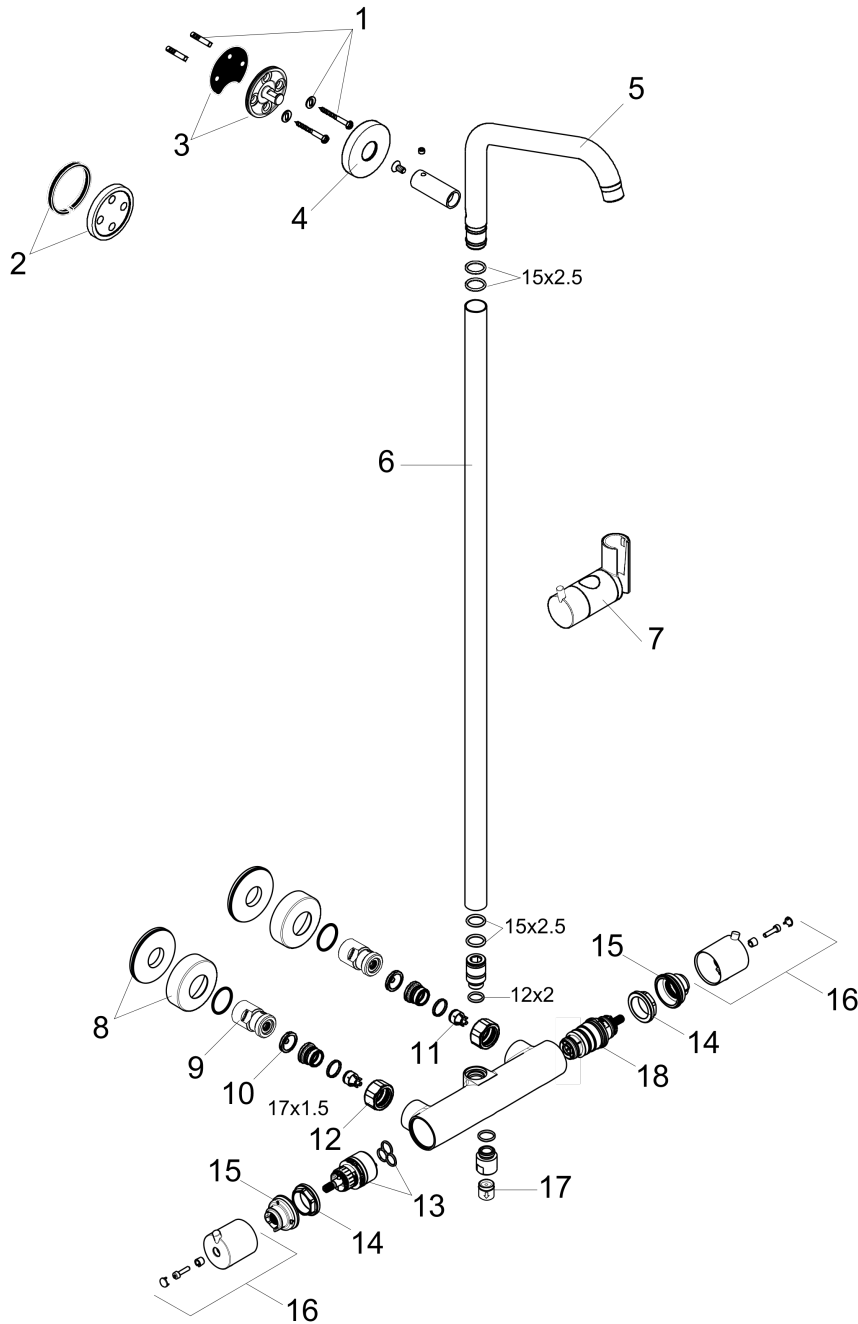

**Croma**  
**Croma Showerpipe without Shower Components**  
 Finishes : **brushed nickel** Part no. : **04536820**

## Product image

## Scale drawing

**Croma**  
**Croma Showerpipe without Shower Components**  
Finishes : **brushed nickel**    Part no. : **04536820**

## Exploded drawing

Year of production: >01/16

**Croma**

**Croma Showerpipe without Shower Components**

Finishes : **brushed nickel** Part no. : **04536820**

**Spare parts list**

Year of production: >01/16

Pos.	Description	Part no.	Price	PU
1	mounting set	96179000	-	1
2	tile-matching-disk	95239820	-	1
3	wall flange	95688000	-	1
4	escutcheon Ø 60 mm	95692XXX	-	-
5	shower arm	95137000	-	1
6	pipe 1450 mm	96770820	-	1
7	support, assy	97651820	-	1
8	escutcheon	98340820	-	1
9	isolation valve	98341820	-	1
10	filter packing	96922000	-	1
11	non return valve	97980000	-	1
12	set of nuts	96157820	-	1
13	shut off unit with selector	98283000	-	1
14	nut	98913000	-	1
15	safety set for temperature control	98916000	-	1
16	handle	98915XXX	-	-
17	non return valve	96737000	-	1
18	thermostat cartridge	98282000	-	1