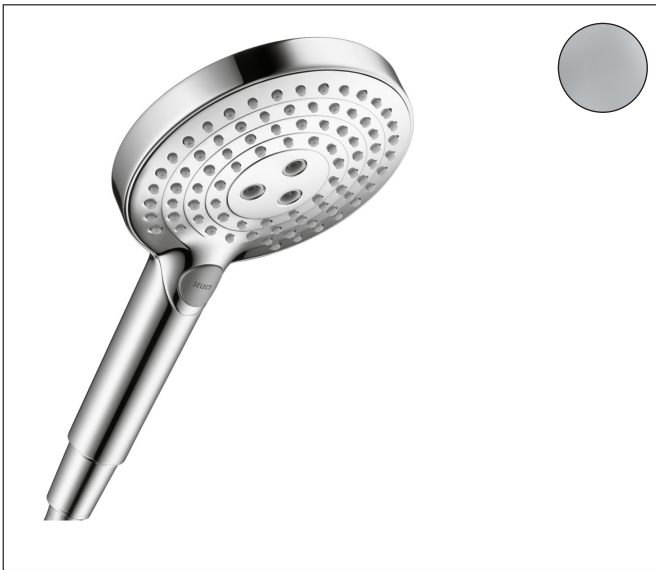

Brand hansgrohe
 Art. Name **Raindance Select S** Handshower 120 3-Jet, 2.5 GPM
 Art. Nr. 26531001
 Surface Chrome
 Pos. 1

Product Picture

Features

- Spray pattern: Rain, RainAir, Whirl
- 87 no-clog spray nozzles
- Convenient spray selection via Select button
- Spray disc surface: easy cleanable plastic spray disc
- Maximum flow rate (at 3 bar): 9.5 l/min

Drawing

Technology

Spray Types