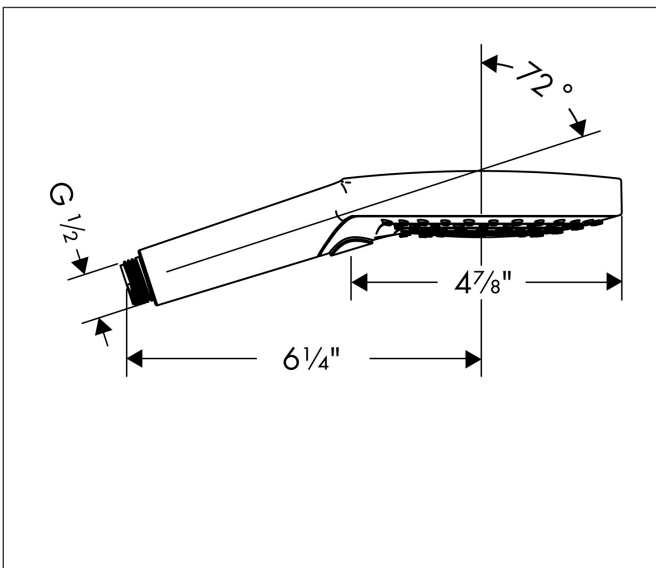

Brand hansgrohe
 Art. Name **Raindance Select S** Handshower 120 3-Jet, 2.5 GPM
 Art. Nr. 26531001
 Surface Chrome
 Pos. 1

Product Picture

Features

- Spray pattern: Rain, RainAir, Whirl
- 87 no-clog spray nozzles
- Convenient spray selection via Select button
- Spray disc surface: easy cleanable plastic spray disc
- Maximum flow rate (at 3 bar): 9.5 l/min

Drawing

Technology

Spray Types