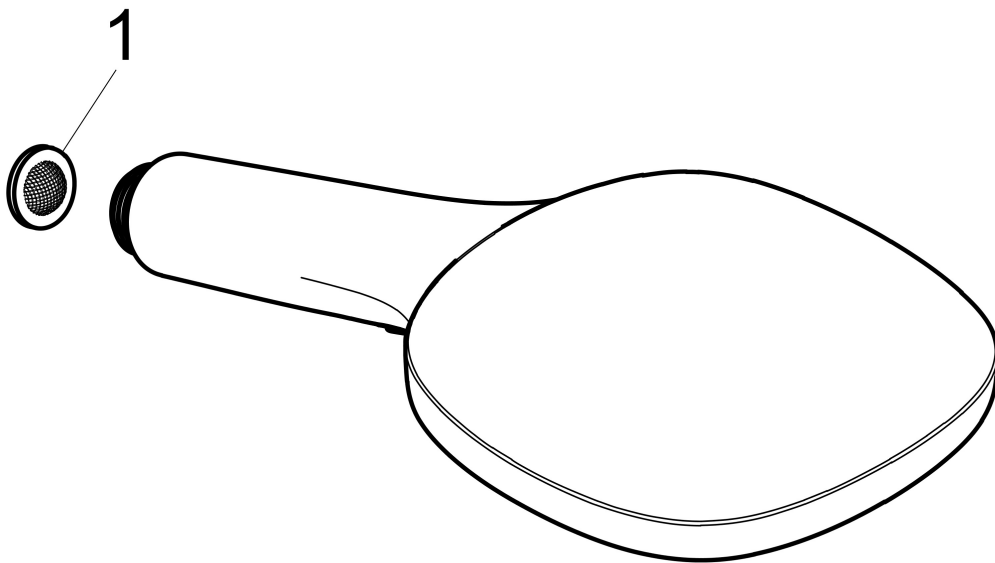

Brand hansgrohe
 Art. Name **Raindance Select E** Handshower 150 3-Jet, 2.5 GPM
 Art. Nr. 26550001
 Surface Chrome
 Pos. 1

Product Picture

Drawing

Features

- Spray pattern: RainAir, Mix, CaresseAir
- 81 no-clog spray nozzles
- Convenient spray selection via Select button
- Spray disc surface: easy cleanable plastic spray disc
- Maximum flow rate (at 3 bar): 9.5 l/min
- Handshower can be used with sliders that are infinitely adjustable in the incline. The handshower should not be used for sliders with two predefined positions.

Technology

Spray Types

Brand hansgrohe
Art. Name **Raindance Select E** Handshower 150 3-Jet, 2.5 GPM
Art. Nr. 26550001
Surface Chrome
Pos. 1

Spare Parts Drawings for build year: >01/14

Brand hansgrohe
Art. Name **Raindance Select E** Handshower 150 3-Jet, 2.5 GPM
Art. Nr. 26550001
Surface Chrome
Pos. 1