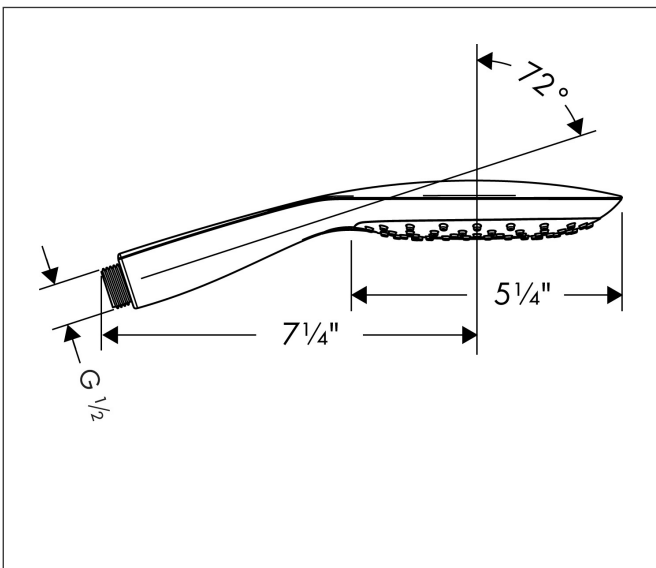

Brand hansgrohe
 Art. Name **Raindance Select E** Handshower 150 3-Jet, 2.5 GPM
 Art. Nr. 26550001
 Surface Chrome
 Pos. 1

Product Picture

Drawing

Features

- Spray pattern: RainAir, Mix, CaresseAir
- 81 no-clog spray nozzles
- Convenient spray selection via Select button
- Spray disc surface: easy cleanable plastic spray disc
- Maximum flow rate (at 3 bar): 9.5 l/min
- Handshower can be used with sliders that are infinitely adjustable in the incline. The handshower should not be used for sliders with two predefined positions.

Technology

Spray Types

Brand hansgrohe
Art. Name **Raindance Select E** Handshower 150 3-Jet, 2.5 GPM
Art. Nr. 26550001
Surface Chrome
Pos. 1

Spare Parts Drawings for build year: >01/14

Brand hansgrohe
Art. Name **Raindance Select E** Handshower 150 3-Jet, 2.5 GPM
Art. Nr. 26550001
Surface Chrome
Pos. 1

Spare parts list for build year: >01/14

Pos.	Description	Article number
1	filter packing	94246000