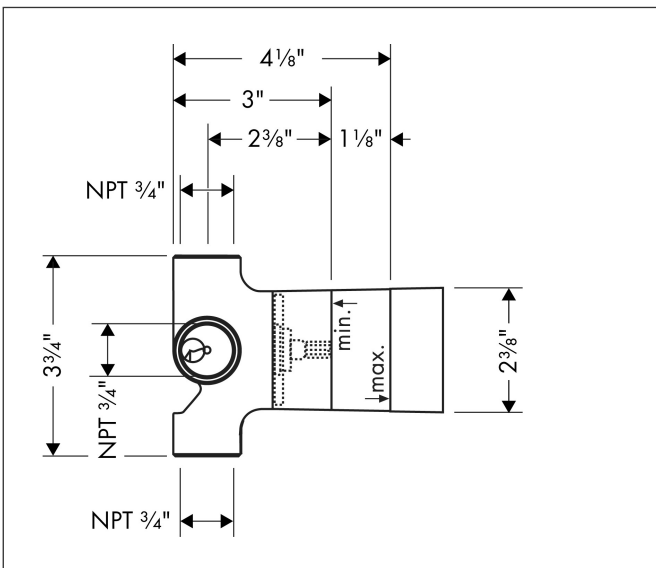

Brand hansgrohe
 Art. Name Rough, Trio 2-Way Diverter without Shut-Off, 3/4"
 Art. Nr. 15984181
 Pos. 1

Product Picture

Drawing

Brand hansgrohe
Art. Name Rough, Trio 2-Way Diverter without Shut-Off, 3/4"
Art. Nr. 15984181
Pos. 1

Spare Parts Drawings for build year: >07/18

Brand hansgrohe
 Art. Name Rough, Trio 2-Way Diverter without Shut-Off, 3/4"
 Art. Nr. 15984181
 Pos. 1

Spare parts list for build year: >07/18

Pos.	Description	Article number
1	diverter unit	95509000
2	nut	97550000
3	sealing set	98798000
a	extension 25 mm	96370000