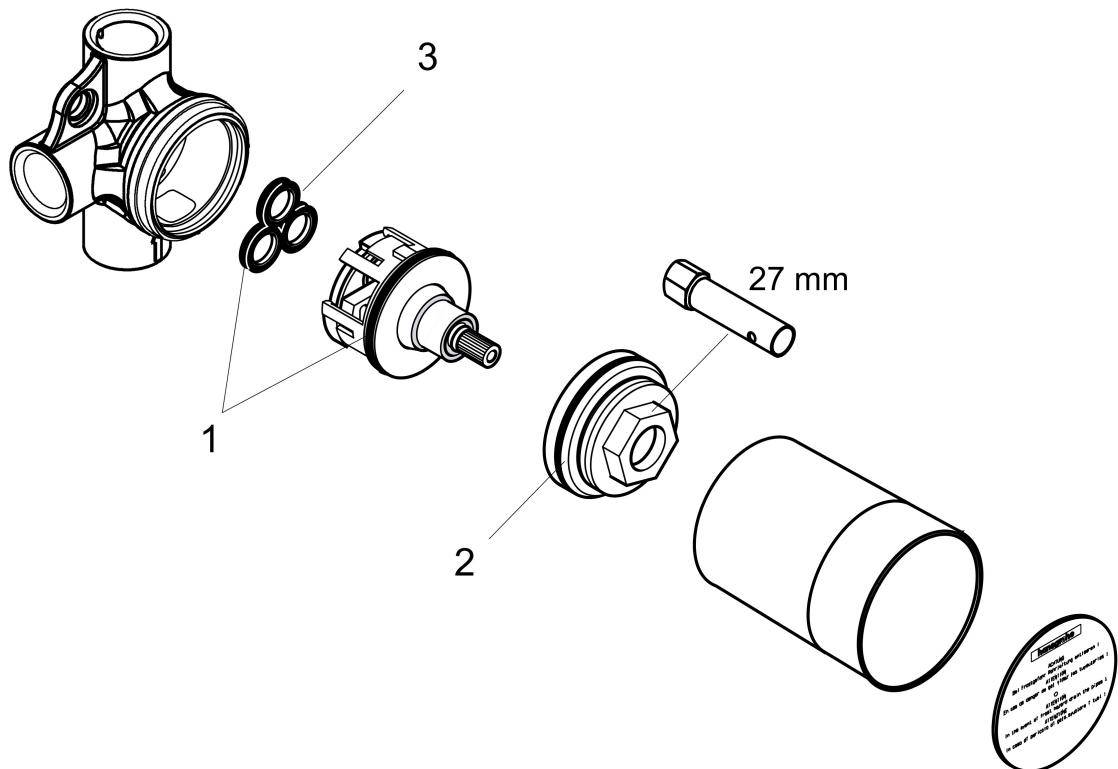

Brand hansgrohe
 Art. Name Rough, Trio 2-Way Diverter without Shut-Off, 3/4"
 Art. Nr. 15984181
 Pos. 1

Product Picture

Drawing

Brand hansgrohe
Art. Name Rough, Trio 2-Way Diverter without Shut-Off, 3/4"
Art. Nr. 15984181
Pos. 1

Spare Parts Drawings for build year: >07/18

Brand hansgrohe
 Art. Name Rough, Trio 2-Way Diverter without Shut-Off, 3/4"
 Art. Nr. 15984181
 Pos. 1

Spare parts list for build year: >07/18

Pos.	Description	Article number
1	diverter unit	95509000
2	nut	97550000
3	sealing set	98798000
a	extension 25 mm	96370000