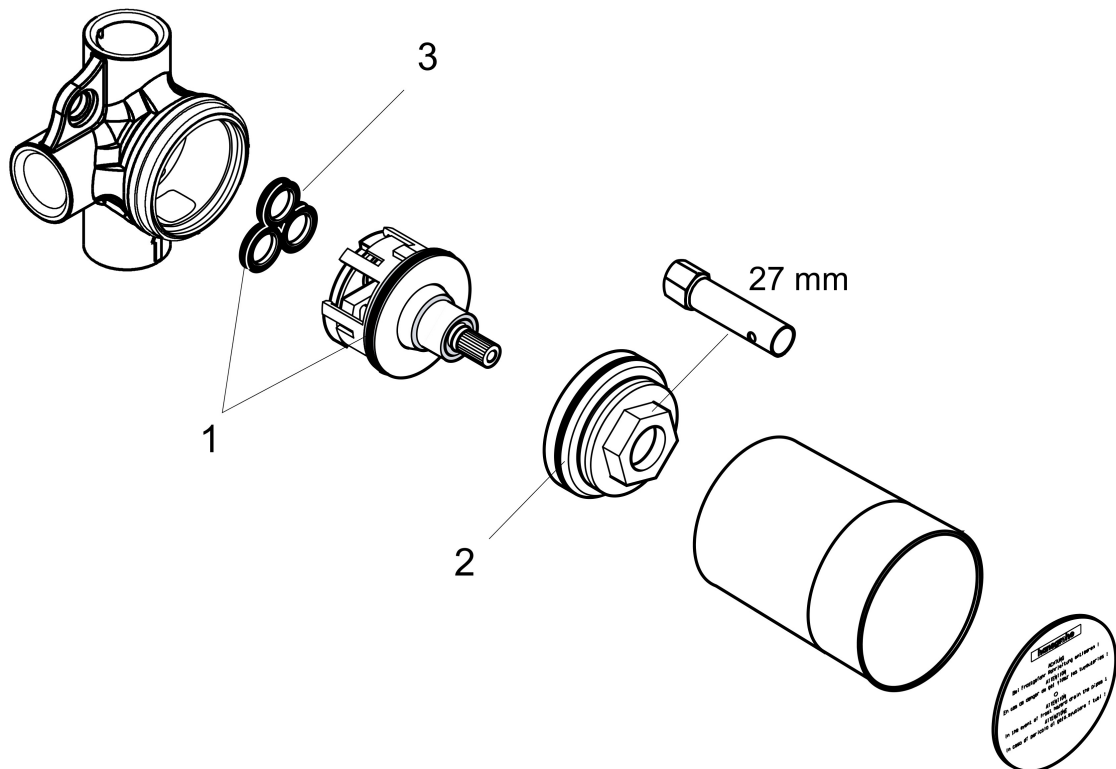

Brand hansgrohe
 Art. Name Rough, Trio 2-Way Diverter with Shut-Off, 3/4"
 Art. Nr. 15981181
 Pos. 1

Product Picture

Drawing

Brand hansgrohe
Art. Name Rough, Trio 2-Way Diverter with Shut-Off, 3/4"
Art. Nr. 15981181
Pos. 1

Spare Parts Drawings for build year: >07/18

Brand hansgrohe
 Art. Name Rough, Trio 2-Way Diverter with Shut-Off, ¾"
 Art. Nr. 15981181
 Pos. 1

Spare parts list for build year: >07/18

Pos.	Description	Article number
1	diverter unit	96604000
2	nut	97550000
3	sealing set	98798000
a	extension 25 mm	96370000