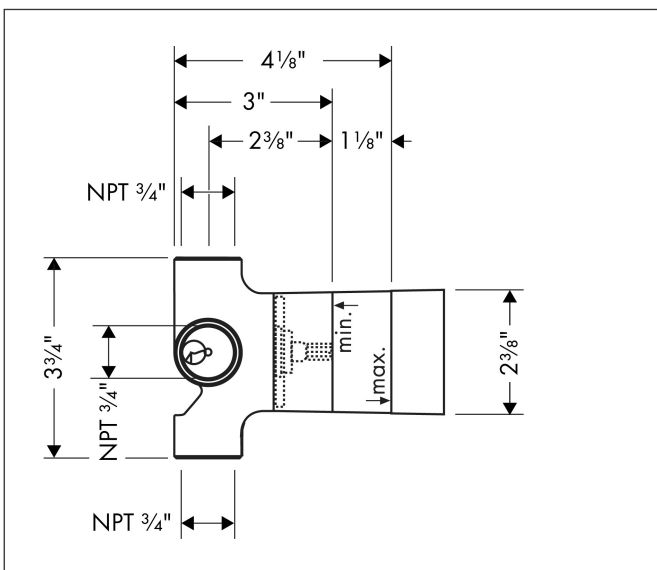

Brand hansgrohe
 Art. Name Rough, Trio 2-Way Diverter with Shut-Off, 3/4"
 Art. Nr. 15981181
 Pos. 1

Product Picture

Drawing

Brand hansgrohe
Art. Name Rough, Trio 2-Way Diverter with Shut-Off, 3/4"
Art. Nr. 15981181
Pos. 1

Spare Parts Drawings for build year: >07/18

Brand hansgrohe
 Art. Name Rough, Trio 2-Way Diverter with Shut-Off, ¾"
 Art. Nr. 15981181
 Pos. 1

Spare parts list for build year: >07/18

Pos.	Description	Article number
1	diverter unit	96604000
2	nut	97550000
3	sealing set	98798000
a	extension 25 mm	96370000