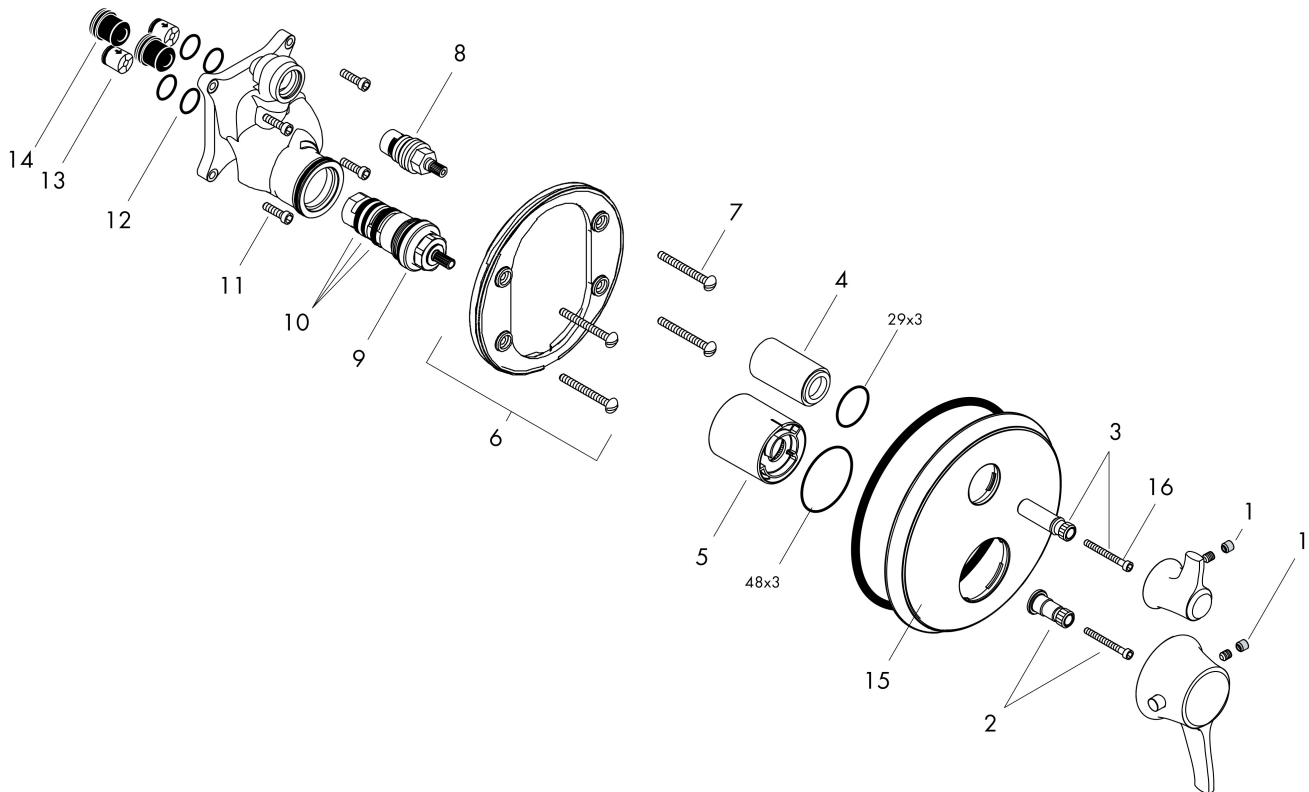

Brand hansgrohe
 Art. Name **Ecostat Classic** Thermostatic Trim with Volume Control, Round
 Art. Nr. 15752001
 Surface Chrome
 Pos. 1

Product Picture

Features

- Volume control for 1 function
- Thermostat cartridge, ceramic cartridge
- Maximum flow rate (at 3 bar): 22.7 l/min
- Safety stop at 40°C

Drawing

Brand hansgrohe
 Art. Name **Ecostat Classic** Thermostatic Trim with Volume Control, Round
 Art. Nr. 15752001
 Surface Chrome
 Pos. 1

Spare Parts Drawings for build year: >12/10

Brand hansgrohe
 Art. Name **Ecostat Classic** Thermostatic Trim with Volume Control, Round
 Art. Nr. 15752001
 Surface Chrome
 Pos. 1

Spare parts list for build year: >12/10

Pos.	Description	Article number
1	screw cover	95181000
2	adapter for handle	96435000
3	adapter for handle	96451000
4	sleeve	96446000
5	sleeve	95550000
6	holder for escutcheon	98793000
7	set of fixing screws	96454000
8	shut off unit right closing	94009000
9	thermostat cartridge	94282000
10	sealing set	95037000
11	set of screws	96525000
12	O-ring 16x2	98133000
13	set of non return valves DW 15	94074000
14	noise reduction	94073000
15	escutcheon Ø 170 mm	95555001
16	hexagon socket screw M4x35	92160000
a	extension 25 mm	13595000
b	extension 22 mm (Ø 170 mm)	13596000
c	non return valve with filter	92499000
d	set of screws	93244000