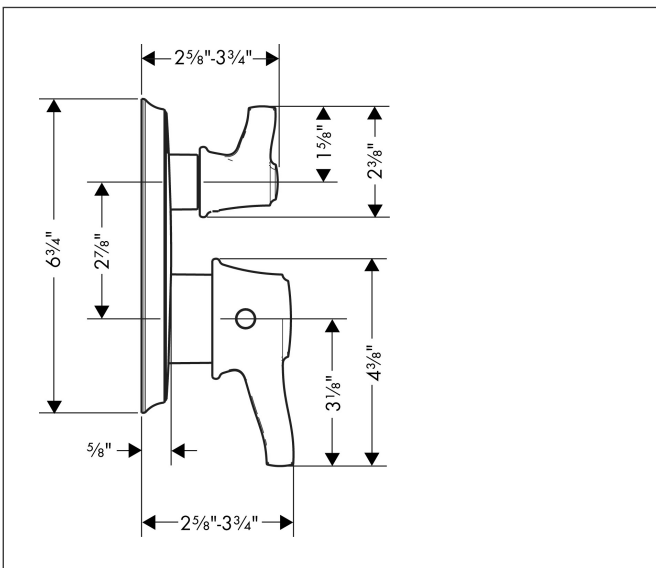

Brand hansgrohe
 Art. Name **Ecostat Classic** Thermostatic Trim with Volume Control, Round
 Art. Nr. 15752001
 Surface Chrome
 Pos. 1

Product Picture

Features

- Volume control for 1 function
- Thermostat cartridge, ceramic cartridge
- Maximum flow rate (at 3 bar): 22.7 l/min
- Safety stop at 40°C

Drawing

Brand hansgrohe
 Art. Name **Ecostat Classic** Thermostatic Trim with Volume Control, Round
 Art. Nr. 15752001
 Surface Chrome
 Pos. 1

Spare Parts Drawings for build year: >12/10

Brand hansgrohe
 Art. Name **Ecostat Classic** Thermostatic Trim with Volume Control, Round
 Art. Nr. 15752001
 Surface Chrome
 Pos. 1

Spare parts list for build year: >12/10

Pos.	Description	Article number
1	screw cover	95181000
2	adapter for handle	96435000
3	adapter for handle	96451000
4	sleeve	96446000
5	sleeve	95550000
6	holder for escutcheon	98793000
7	set of fixing screws	96454000
8	shut off unit right closing	94009000
9	thermostat cartridge	94282000
10	sealing set	95037000
11	set of screws	96525000
12	O-ring 16x2	98133000
13	set of non return valves DW 15	94074000
14	noise reduction	94073000
15	escutcheon Ø 170 mm	95555001
16	hexagon socket screw M4x35	92160000
a	extension 25 mm	13595000
b	extension 22 mm (Ø 170 mm)	13596000
c	non return valve with filter	92499000
d	set of screws	93244000