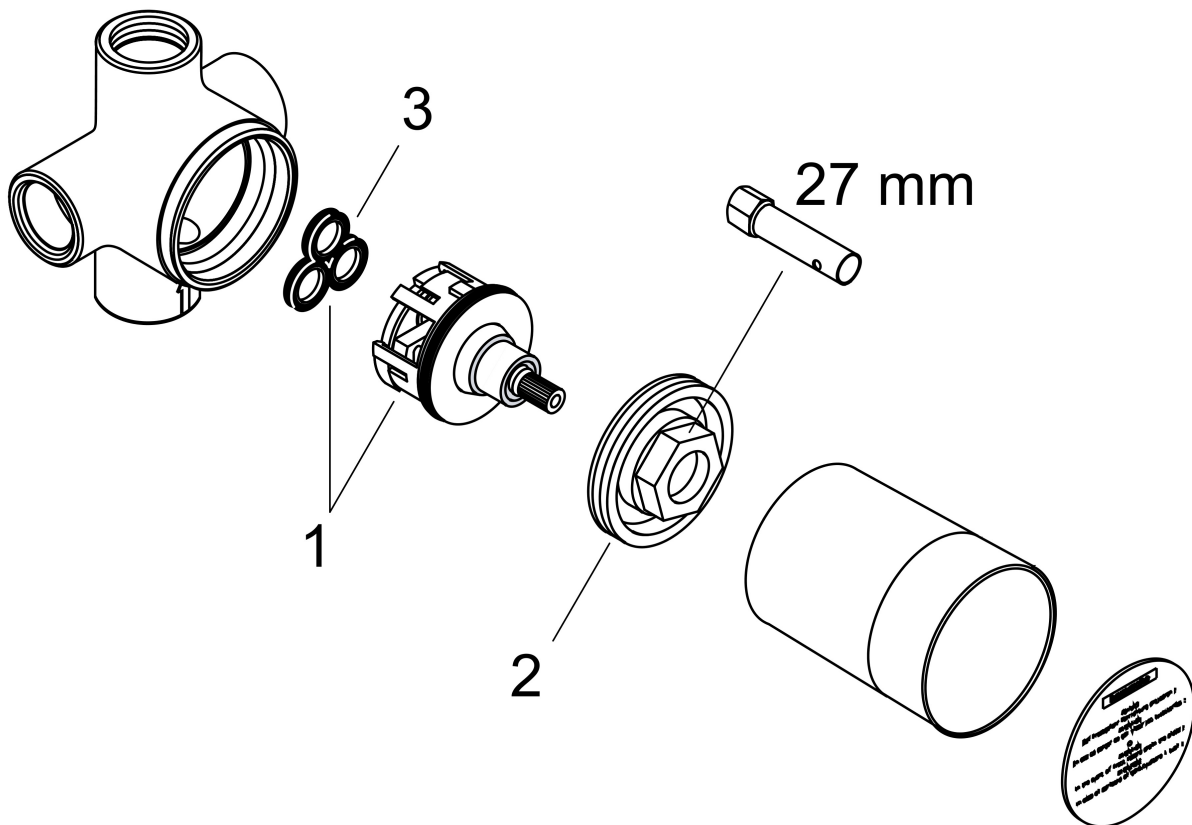

Brand hansgrohe
 Art. Name Rough, Quattro 3-Way Diverter, 3/4"
 Art. Nr. 15930181
 Pos. 1

Product Picture

Features

- 1 inlet / 3 outlets
- G 3/4
- Requires volume control / separate shut-off/ diverter valve
- Ceramic cartridge
- Maximum flow rate (at 3 bar): 65 l/min

Drawing

Brand hansgrohe
Art. Name Rough, Quattro 3-Way Diverter, 3/4"
Art. Nr. 15930181
Pos. 1

Spare Parts Drawings for build year: >07/18

Brand hansgrohe
 Art. Name Rough, Quattro 3-Way Diverter, 3/4"
 Art. Nr. 15930181
 Pos. 1

Spare parts list for build year: >07/18

Pos.	Description	Article number
1	diverter unit	96604000
2	nut	97550000
3	sealing set	98798000
a	extension 25 mm	96370000