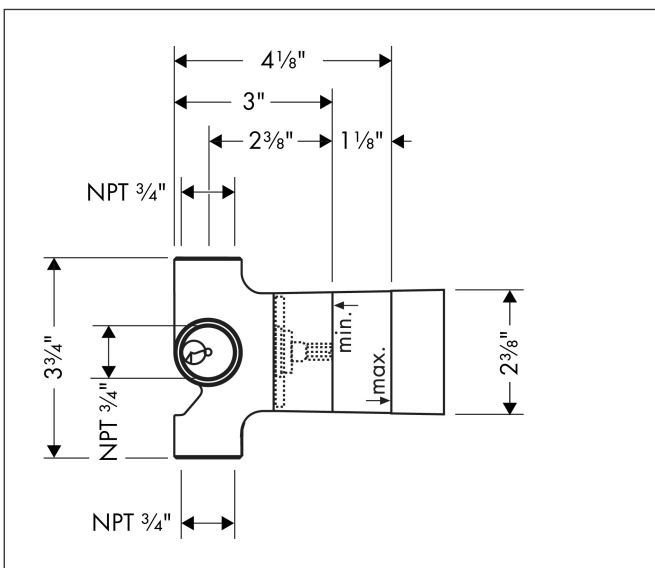

Brand hansgrohe
 Art. Name Rough, Quattro 3-Way Diverter, 3/4"
 Art. Nr. 15930181
 Pos. 1

Product Picture

Features

- 1 inlet / 3 outlets
- G 3/4
- Requires volume control / separate shut-off/ diverter valve
- Ceramic cartridge
- Maximum flow rate (at 3 bar): 65 l/min

Drawing

Brand hansgrohe
Art. Name Rough, Quattro 3-Way Diverter, 3/4"
Art. Nr. 15930181
Pos. 1

Spare Parts Drawings for build year: >07/18

Brand hansgrohe
 Art. Name Rough, Quattro 3-Way Diverter, 3/4"
 Art. Nr. 15930181
 Pos. 1

Spare parts list for build year: >07/18

Pos.	Description	Article number
1	diverter unit	96604000
2	nut	97550000
3	sealing set	98798000
a	extension 25 mm	96370000