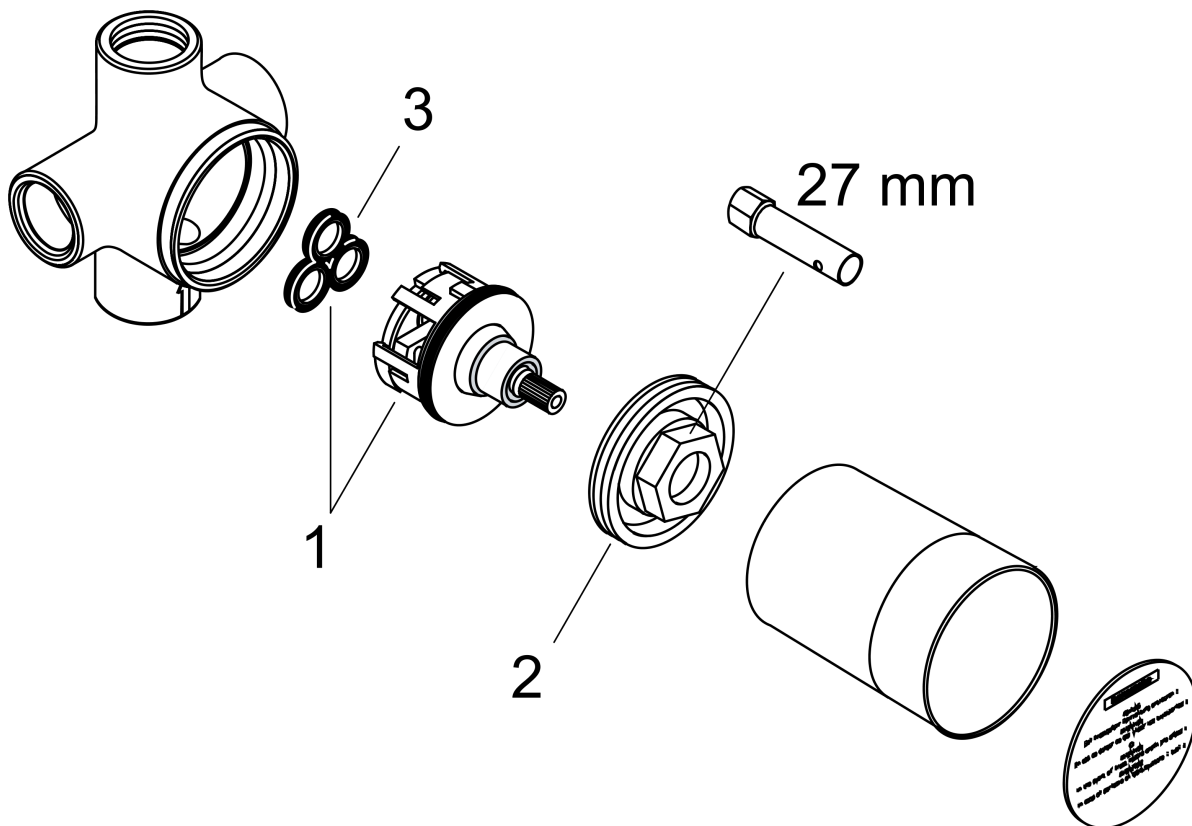

Rough, Quattro 3-Way Diverter, 3/4"
 Finishes : n.a. Part no. : 15930181

Description

Features

- 1 inlet, 3 outlets
- 3/4" NPT
- Requires volume control
- Ceramic cartridge
- Flow: 17 GPM (65.0 L/Min)

Item details

List Price \$ 310.00

Compliance

Product image

Scale drawing

Rough, Quattro 3-Way Diverter, 3/4"
 Finishes : n.a. Part no. : 15930181

Exploded drawing

Year of production: >07/18

Rough, Quattro 3-Way Diverter, 3/4"
 Finishes : n.a. Part no. : **15930181**

Spare parts list

Year of production: >07/18

Pos.	Description	Part no.	Price	PU
1	diverter unit	96604000	-	1
2	nut	97550000	-	1
3	sealing set	98798000	-	1
a	extension 25 mm	96370000	-	1