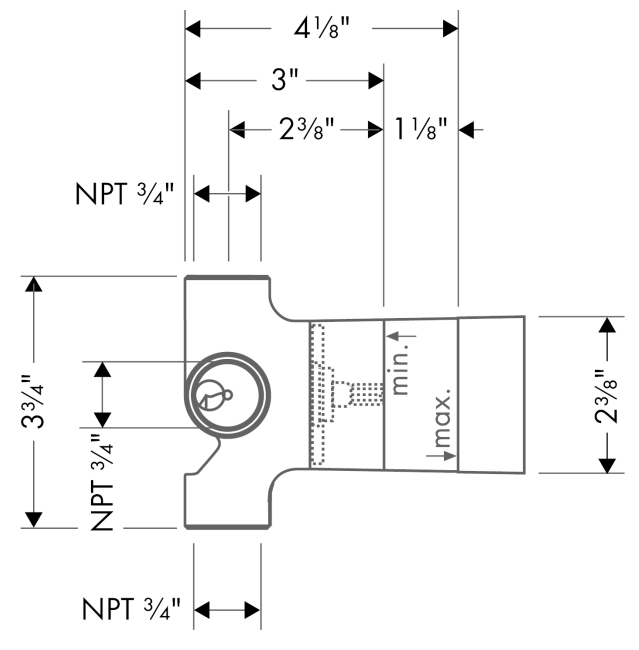

Rough, Quattro 3-Way Diverter, 3/4"
 Finishes : n.a. Part no. : 15930181

Description

Features

- 1 inlet, 3 outlets
- 3/4" NPT
- Requires volume control
- Ceramic cartridge
- Flow: 17 GPM (65.0 L/Min)

Item details

List Price \$ 310.00

Compliance

Product image

Scale drawing

Rough, Quattro 3-Way Diverter, 3/4"
 Finishes : n.a. Part no. : 15930181

Exploded drawing

Year of production: >07/18

Rough, Quattro 3-Way Diverter, 3/4"
 Finishes : n.a. Part no. : **15930181**

Spare parts list

Year of production: >07/18

Pos.	Description	Part no.	Price	PU
1	diverter unit	96604000	-	1
2	nut	97550000	-	1
3	sealing set	98798000	-	1
a	extension 25 mm	96370000	-	1