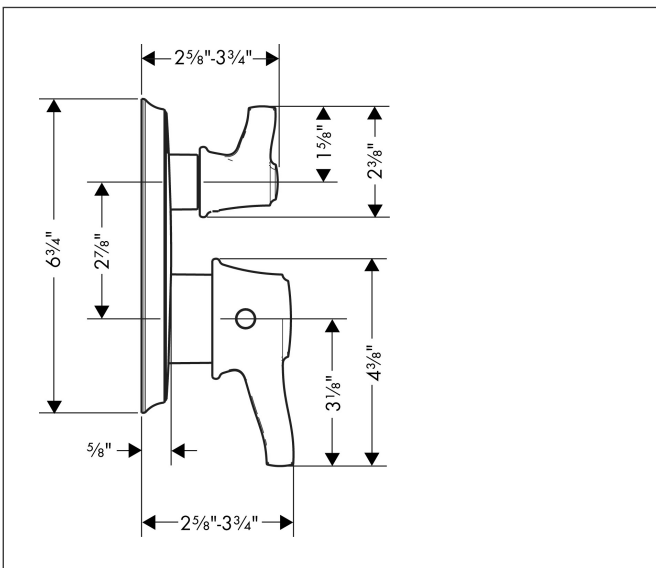

Brand hansgrohe  
 Art. Name **Ecostat Classic** Thermostatic Trim with Volume Control and Diverter, Round  
 Art. Nr. 15753001  
 Surface Chrome  
 Pos. 1

## Features

- Volume control and diverter for 2 functions
- Thermostat cartridge, shut-off / diverter valve
- Maximum flow rate (at 3 bar): 22.7 l/min
- Optimized for water-efficient shower products
- Safety stop at 40°C

## Drawing

Brand hansgrohe  
Art. Name **Ecostat Classic** Thermostatic Trim with Volume Control and Diverter, Round  
Art. Nr. 15753001  
Surface Chrome  
Pos. 1

## Spare Parts Drawings for build year: >12/10

Brand hansgrohe  
 Art. Name **Ecostat Classic** Thermostatic Trim with Volume Control and Diverter, Round  
 Art. Nr. 15753001  
 Surface Chrome  
 Pos. 1