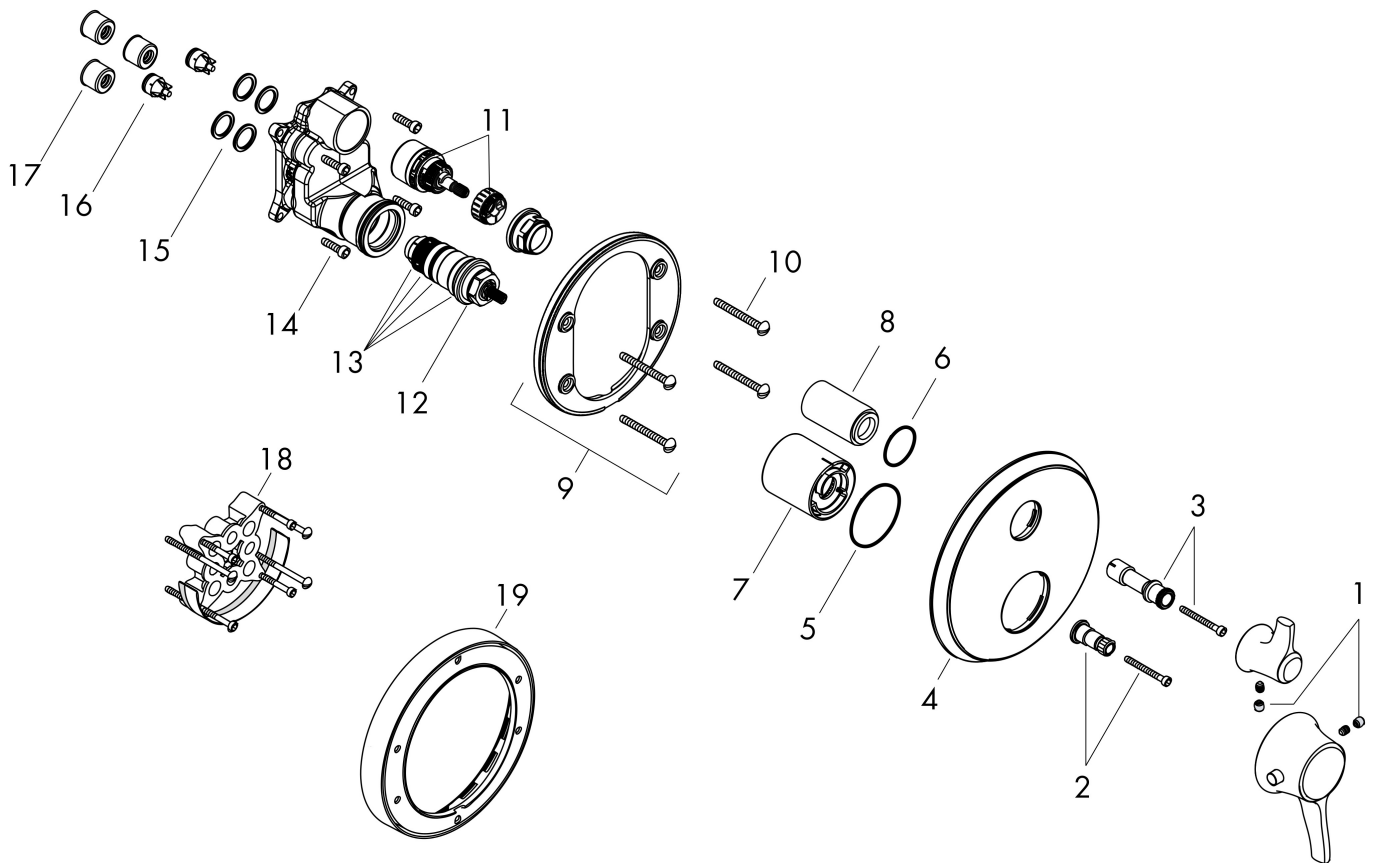

## Features

- Volume control and diverter for 2 functions
- Thermostat cartridge, shut-off / diverter valve
- Maximum flow rate (at 3 bar): 22.7 l/min
- Optimized for water-efficient shower products
- Safety stop at 40°C

## Drawing

Brand hansgrohe  
Art. Name **Ecostat Classic** Thermostatic Trim with Volume Control and Diverter, Round  
Art. Nr. 15753001  
Surface Chrome  
Pos. 1

## Spare Parts Drawings for build year: >12/10

Brand hansgrohe  
 Art. Name **Ecostat Classic** Thermostatic Trim with Volume Control and Diverter, Round  
 Art. Nr. 15753001  
 Surface Chrome  
 Pos. 1

## Spare parts list for build year: >12/10

Pos.	Description	Article number
1	screw cover	95181000
2	adapter for handle	96435000
3	adapter for handle	88772000
4	escutcheon	95556001
5	O-Ring 48x3	95508000
6	O-ring 29x3	98371000
7	sleeve	95550000
8	sleeve	95253000
9	holder for escutcheon	98793000
10	set of fixing screws	96454000
11	shut off unit with selector	98283000
12	thermostat cartridge	94282000
13	sealing set	95037000
14	set of screws	96525000
15	O-ring 16x2	98133000
16	set of non return valves DW 15	94074000
17	noise reduction	94073000
18	extension 25 mm	13595000
19	extension 22 mm (Ø 170 mm)	13596000