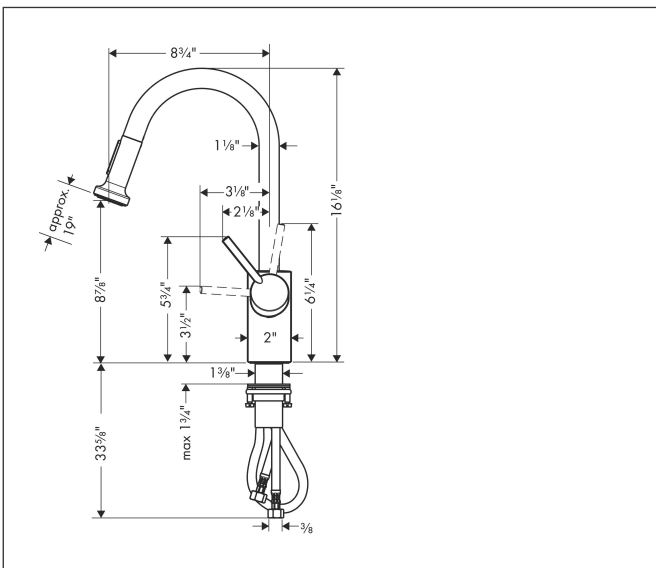

Brand hansgrohe
 Art. Name **Talis S²** HighArc Kitchen Faucet 2-Spray Pull-Down, 1.75 GPM
 Art. Nr. 14877001
 Surface Chrome
 Pos. 1

Product Picture

Drawing

Features

- Swivel range 150°
- Aerated spray, shower spray
- Non-lockable shower spray
- MagFit magnetic shower holder
- Deck-mounted
- Maximum flow rate (at 3 bar): 6.6 l/min
- Ceramic cartridge
- G 3/8 hose connections
- Integrated non-return valve
- Extension length up to 50 cm
- Single handle kitchen faucet, connection hoses, fixation set, installation manual